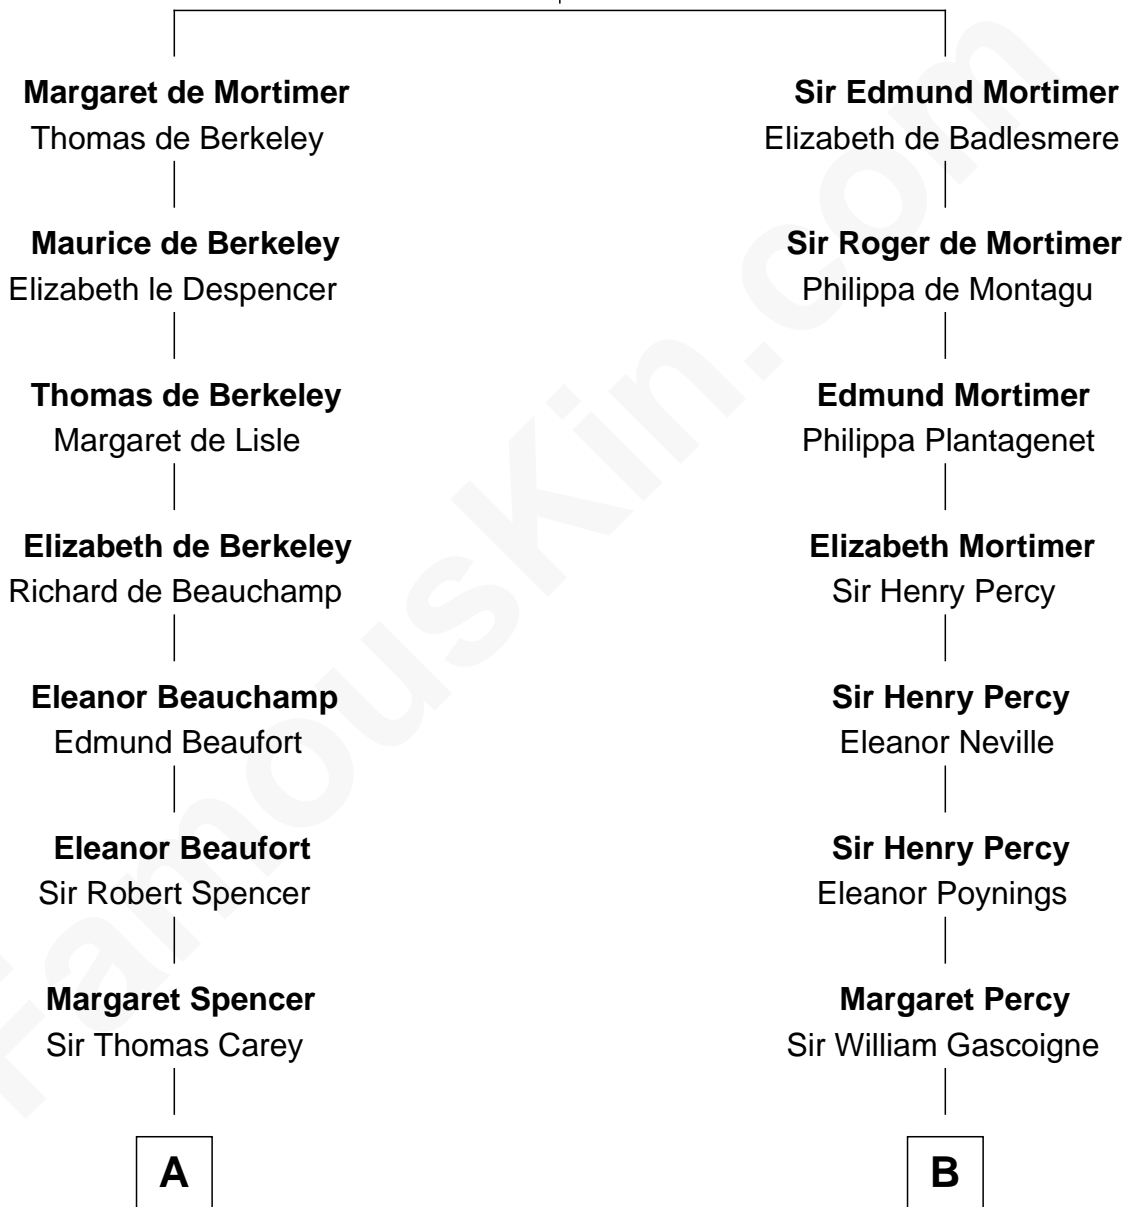

# FamousKin.com Relationship Chart of

**Nelson Rockefeller**

*41st U.S. Vice-President*

16th cousin 5 times removed of

**Harriet Martineau**

*Author of The Hour and the Man*

**Roger de Mortimer**

Joan de Geneville

**C**

—  
**Lucy Avery**

Godfrey Lewis Rockefeller

—  
**William Avery Rockefeller**

Eliza Davison

—  
**John Davison Rockefeller**

Laura Celestia Spelman

—  
**John Davison Rockefeller**

Abby Greene Aldrich

—  
**Nelson Rockefeller**

*41st U.S. Vice-President*

FamousKin.com