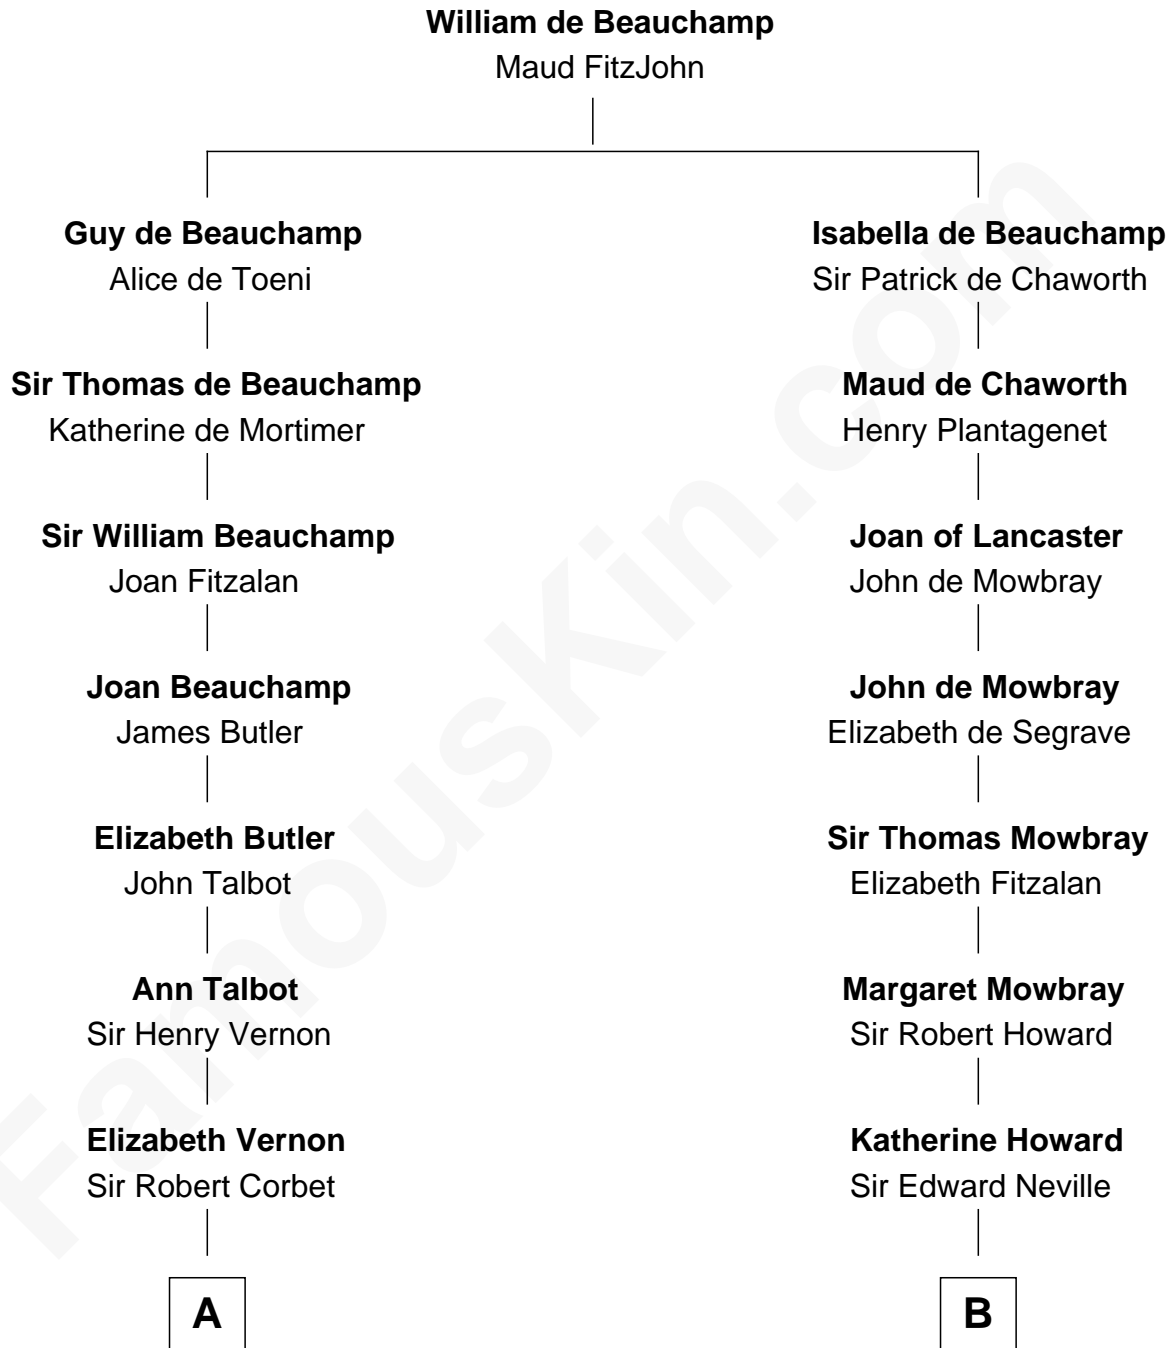

**FamousKin.com**  
**Relationship Chart of**  
**Nelson Rockefeller**  
*41st U.S. Vice-President*

**18th cousin 3 times removed of**

**John Marshall**  
*4th Chief Justice of the U.S. Supreme Court*

**C**

**Lucy Avery**  
Godfrey Lewis Rockefeller

**William Avery Rockefeller**  
Eliza Davison

**John Davison Rockefeller**  
Laura Celestia Spelman

**John Davison Rockefeller**  
Abby Greene Aldrich

**Nelson Rockefeller**  
*41st U.S. Vice-President*

**D**

**Mary Randolph Keith**  
Col. Thomas Marshall

**John Marshall**  
*U.S. Supreme Court Chief Justice*

FamousKin.com