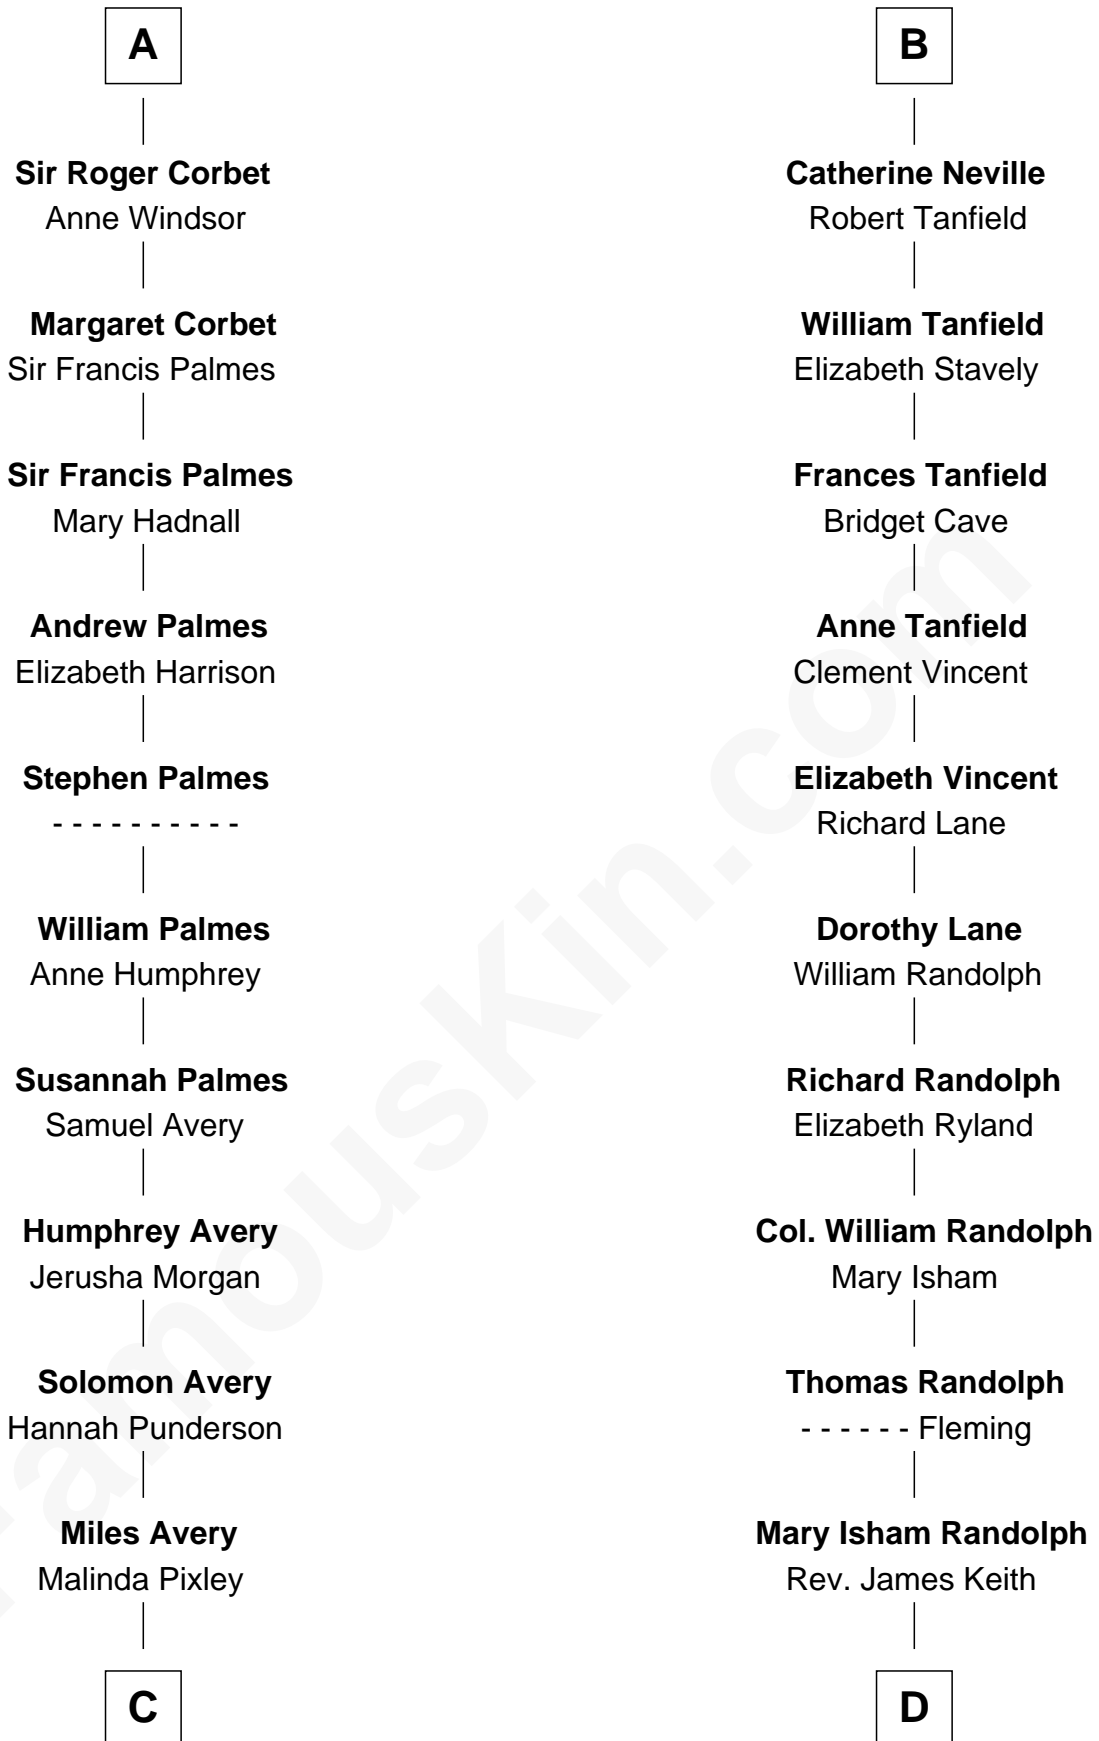

**FamousKin.com**  
**Relationship Chart of**  
**Nelson Rockefeller**  
*41st U.S. Vice-President*

**18th cousin 3 times removed of**

**John Marshall**  
*4th Chief Justice of the U.S. Supreme Court*

**C**

**Lucy Avery**  
Godfrey Lewis Rockefeller

**William Avery Rockefeller**  
Eliza Davison

**John Davison Rockefeller**  
Laura Celestia Spelman

**John Davison Rockefeller**  
Abby Greene Aldrich

**Nelson Rockefeller**  
*41st U.S. Vice-President*

**D**

**Mary Randolph Keith**  
Col. Thomas Marshall

**John Marshall**  
*U.S. Supreme Court Chief Justice*

FamousKin.com