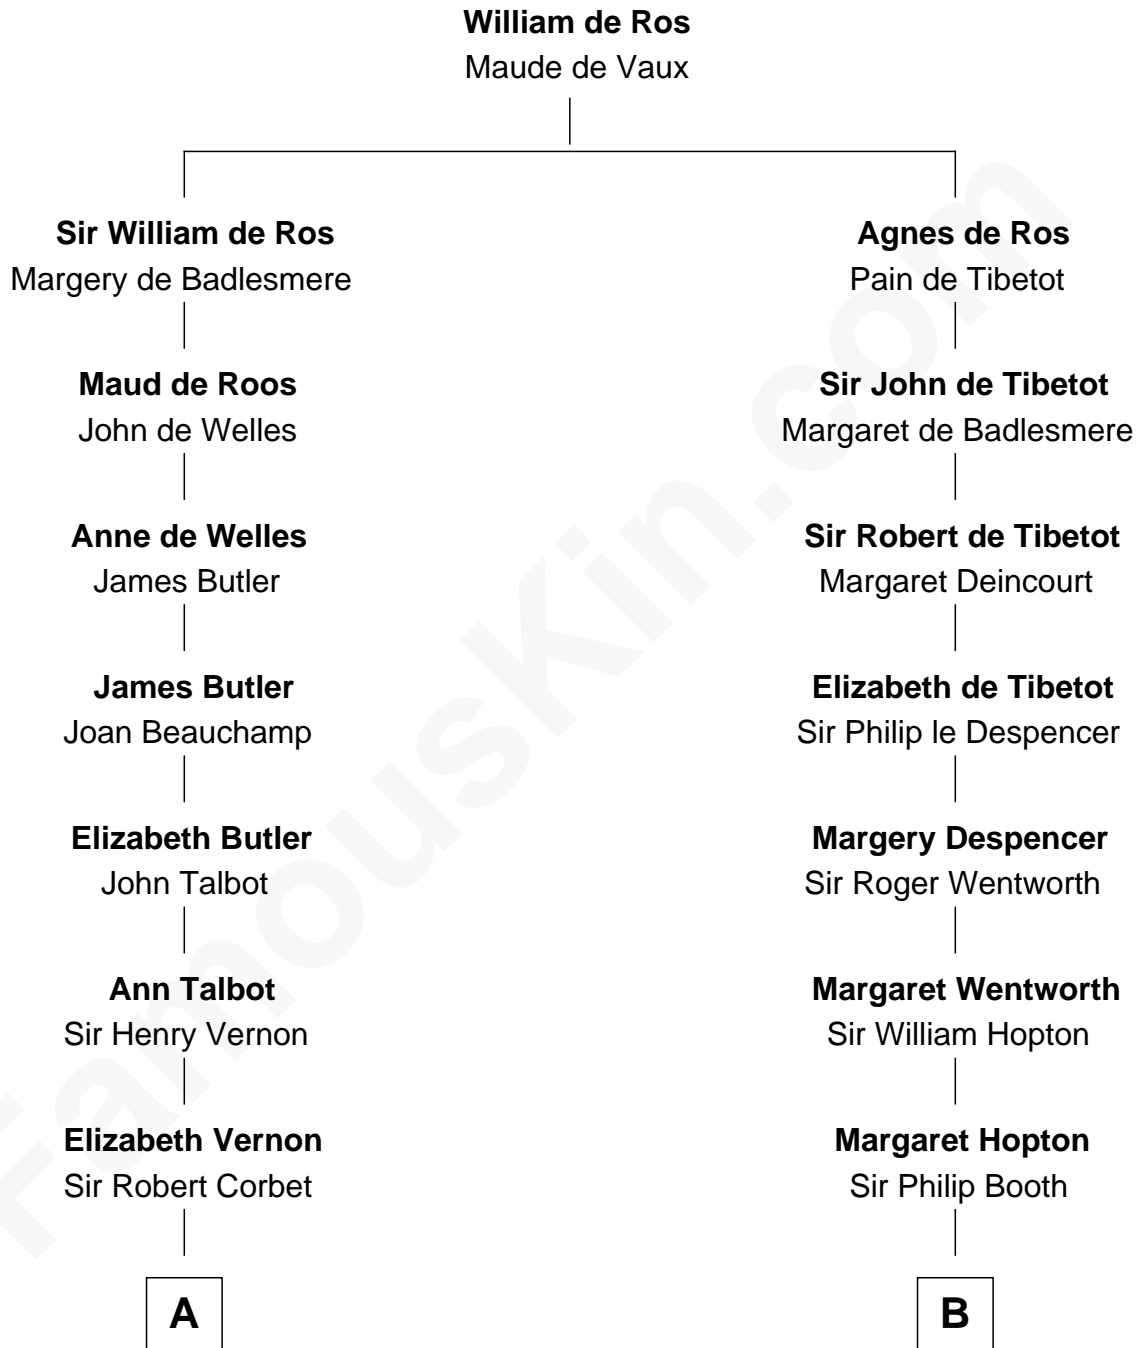

FamousKin.com Relationship Chart of

Nelson Rockefeller

41st U.S. Vice-President

17th cousin 4 times removed of

John Marshall

4th Chief Justice of the U.S. Supreme Court

C

—
Lucy Avery

Godfrey Lewis Rockefeller

—
William Avery Rockefeller

Eliza Davison

—
John Davison Rockefeller

Laura Celestia Spelman

—
John Davison Rockefeller

Abby Greene Aldrich

—
Nelson Rockefeller

41st U.S. Vice-President

FamousKin.com