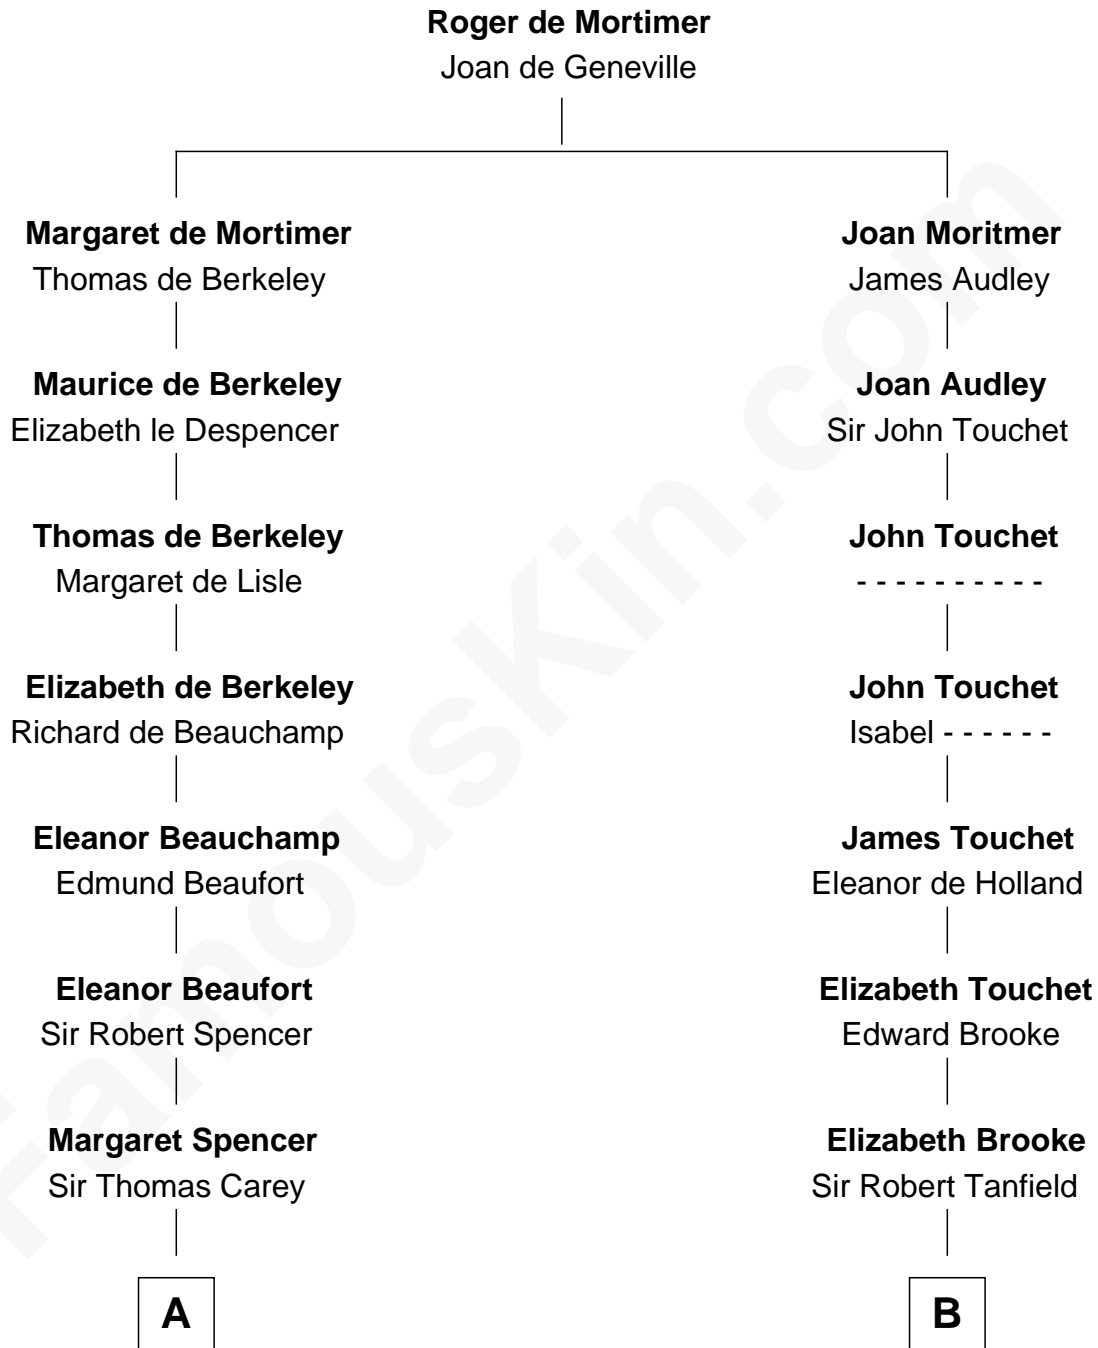

FamousKin.com
Relationship Chart of
Nelson Rockefeller
41st U.S. Vice-President

18th cousin 3 times removed of

John Marshall
4th Chief Justice of the U.S. Supreme Court

C

Lucy Avery
Godfrey Lewis Rockefeller

William Avery Rockefeller
Eliza Davison

John Davison Rockefeller
Laura Celestia Spelman

John Davison Rockefeller
Abby Greene Aldrich

Nelson Rockefeller
41st U.S. Vice-President

D

Mary Randolph Keith
Col. Thomas Marshall