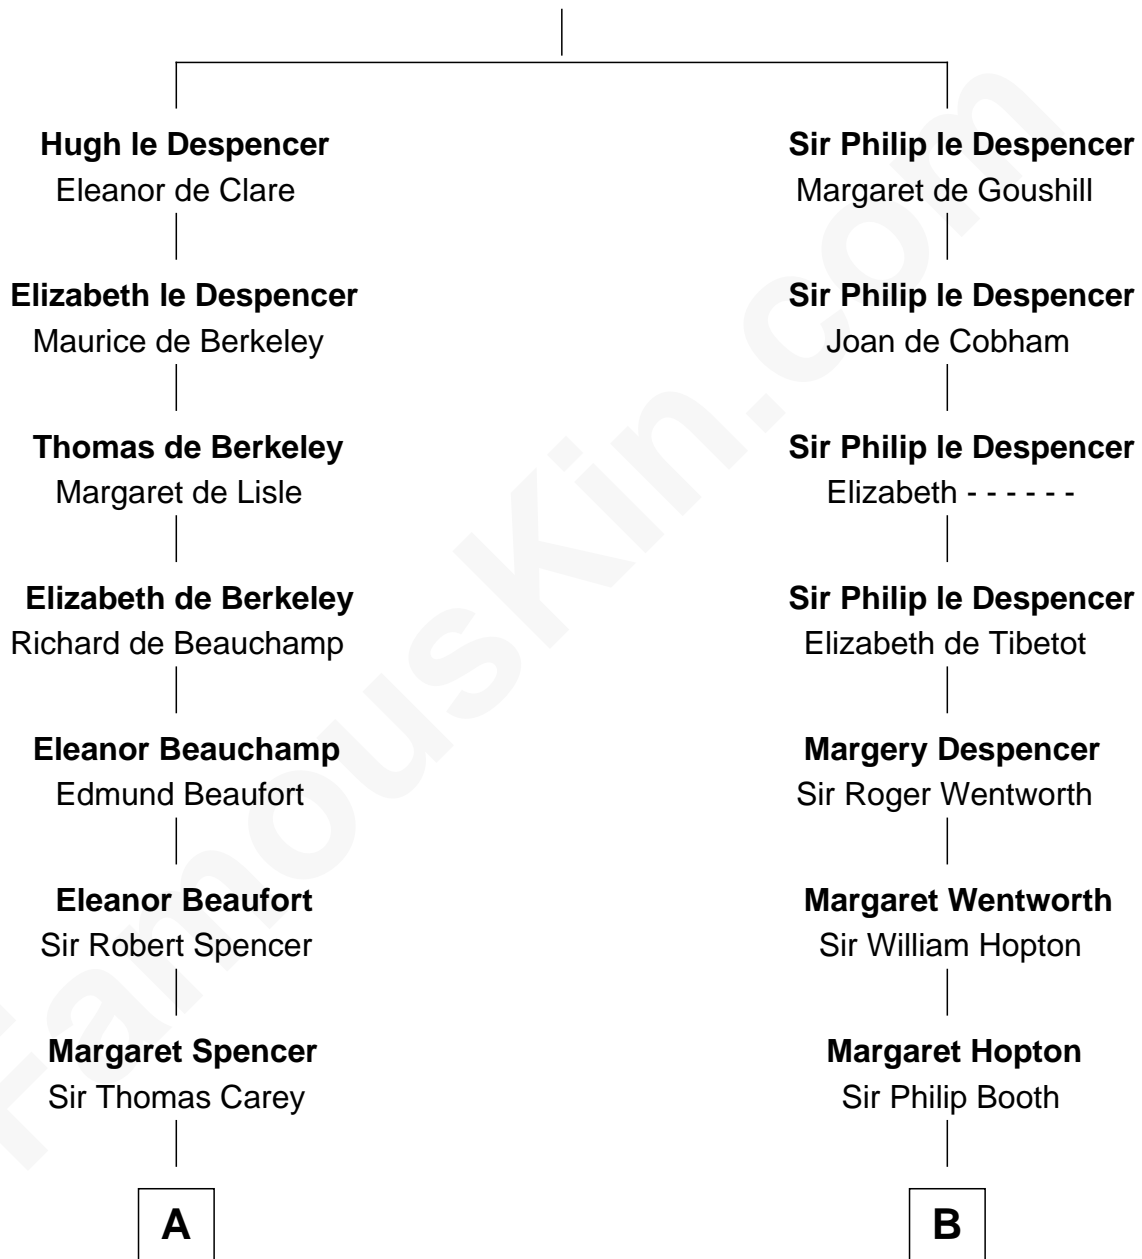

# FamousKin.com Relationship Chart of

**Nelson Rockefeller**  
41st U.S. Vice-President

17th cousin 4 times removed of

**John Marshall**

4th Chief Justice of the U.S. Supreme Court

**Sir Hugh le Despencer**  
Isabella de Beauchamp

**C**

—  
**Lucy Avery**

Godfrey Lewis Rockefeller

—  
**William Avery Rockefeller**

Eliza Davison

—  
**John Davison Rockefeller**

Laura Celestia Spelman

—  
**John Davison Rockefeller**

Abby Greene Aldrich

—  
**Nelson Rockefeller**

*41st U.S. Vice-President*

FamousKin.com