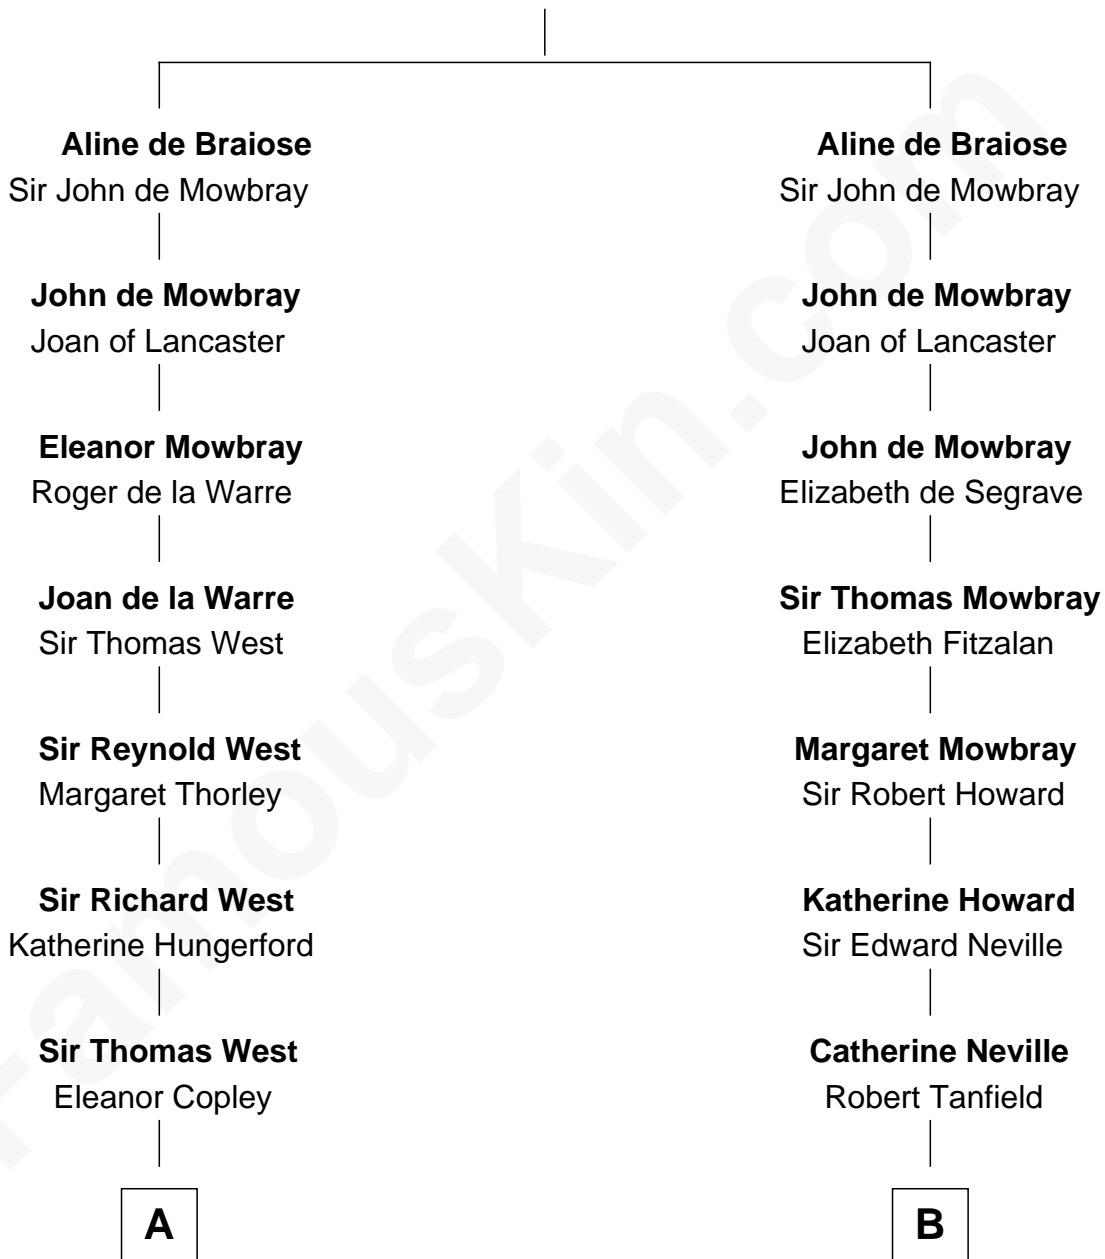

FamousKin.com
Relationship Chart of
Nelson Rockefeller
41st U.S. Vice-President

17th cousin 4 times removed of

John Marshall
4th Chief Justice of the U.S. Supreme Court

William de Braiose

C

—
Lucy Avery

Godfrey Lewis Rockefeller

—
William Avery Rockefeller

Eliza Davison

—
John Davison Rockefeller

Laura Celestia Spelman

—
John Davison Rockefeller

Abby Greene Aldrich

—
Nelson Rockefeller

41st U.S. Vice-President