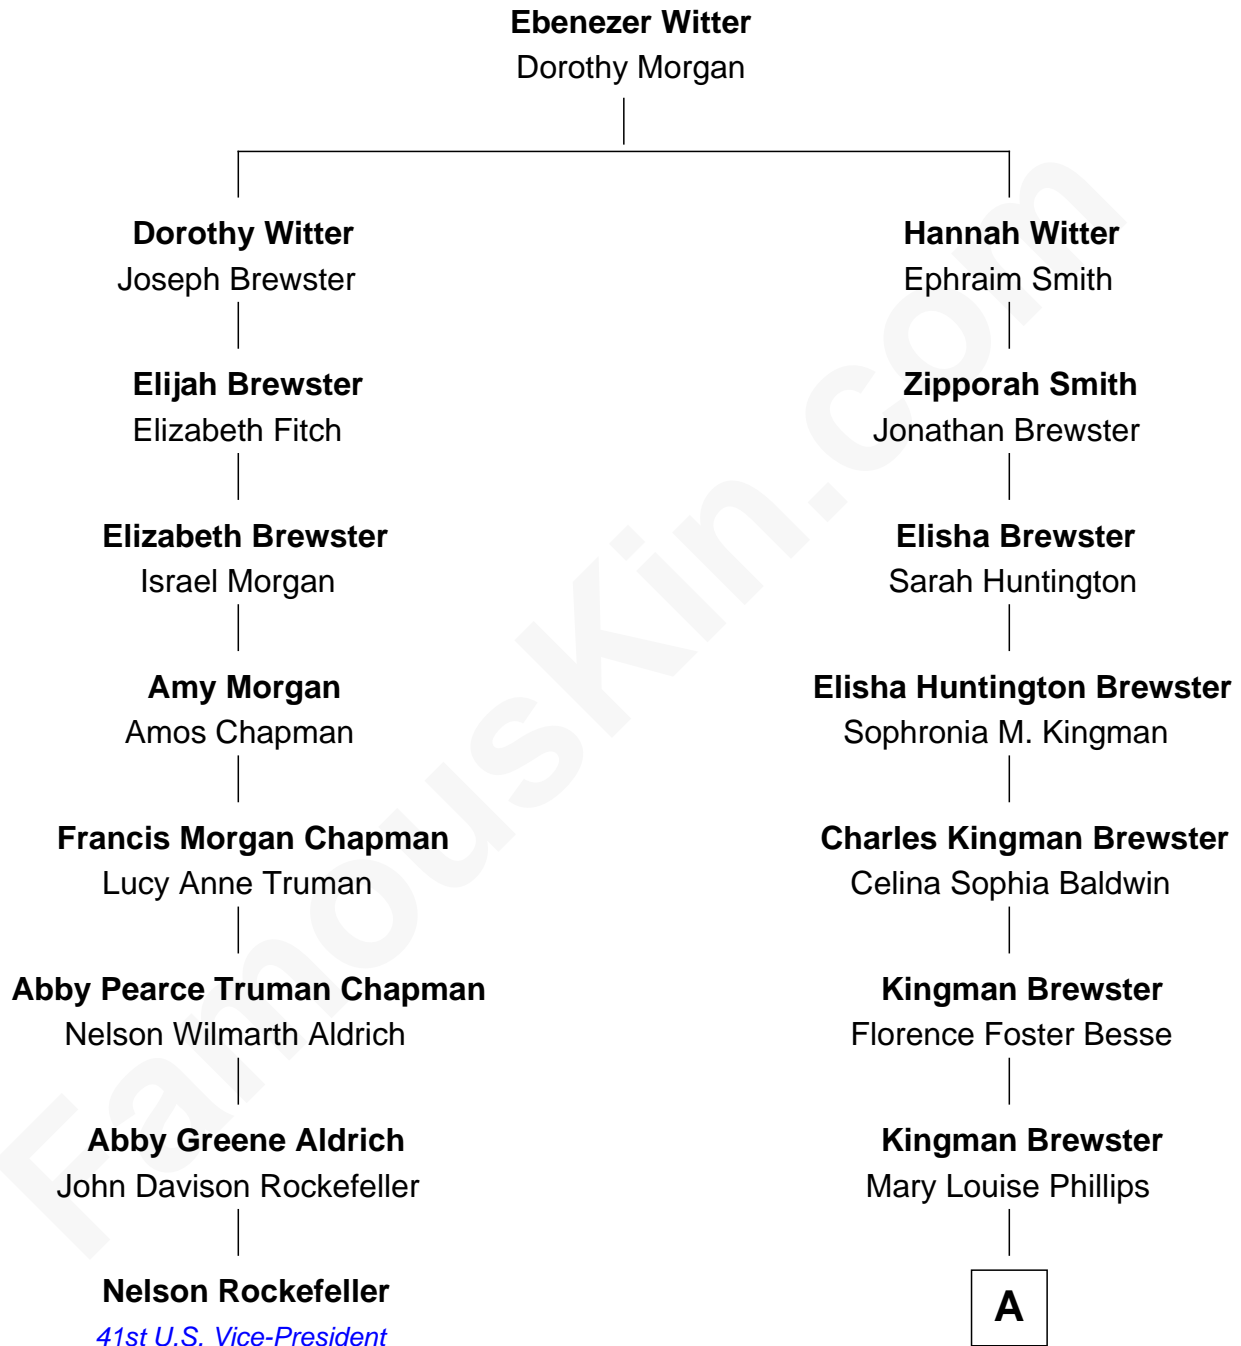

FamousKin.com Relationship Chart of

Nelson Rockefeller
41st U.S. Vice-President

7th cousin 1 time removed of

Jordana Brewster
TV and Movie Actress

A

Alden Brewster
Maria João Leão de Sousa

Jordana Brewster
TV and Movie Actress

FamousKin.com