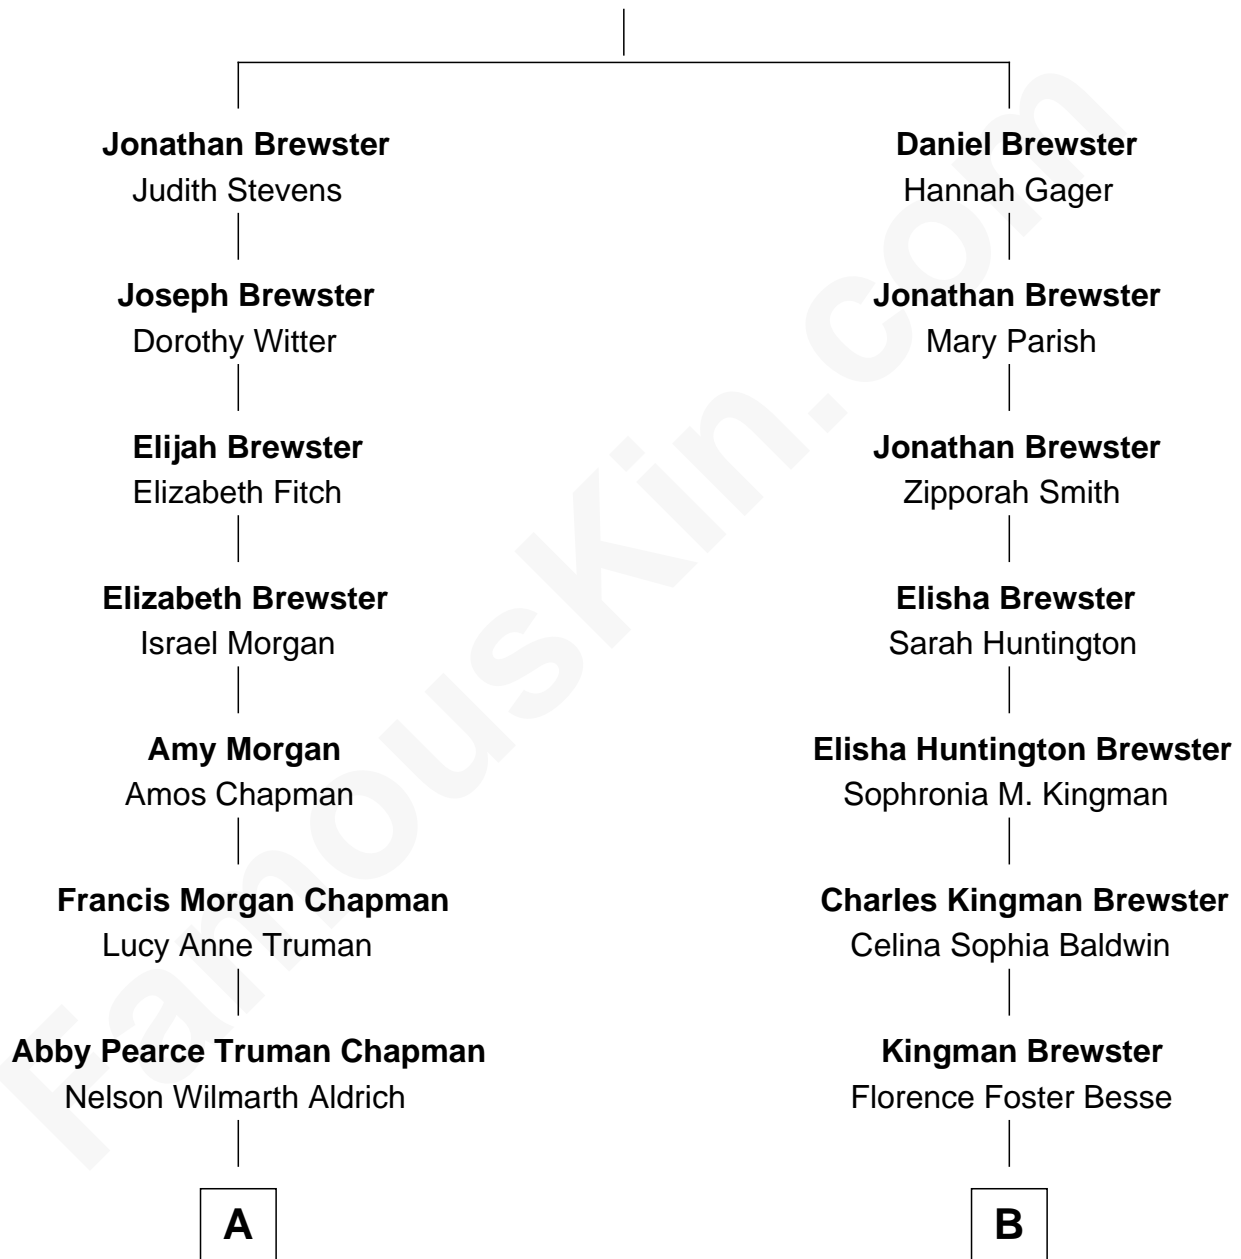

FamousKin.com

Relationship Chart of

Nelson Rockefeller

41st U.S. Vice-President

8th cousin 1 time removed of

Jordana Brewster

TV and Movie Actress

Benjamin Brewster

Anna Addis

A

Abby Greene Aldrich
John Davison Rockefeller

Nelson Rockefeller
41st U.S. Vice-President

B

Kingman Brewster
Mary Louise Phillips

Alden Brewster
Maria João Leão de Sousa

Jordana Brewster
TV and Movie Actress

FamousKin.com