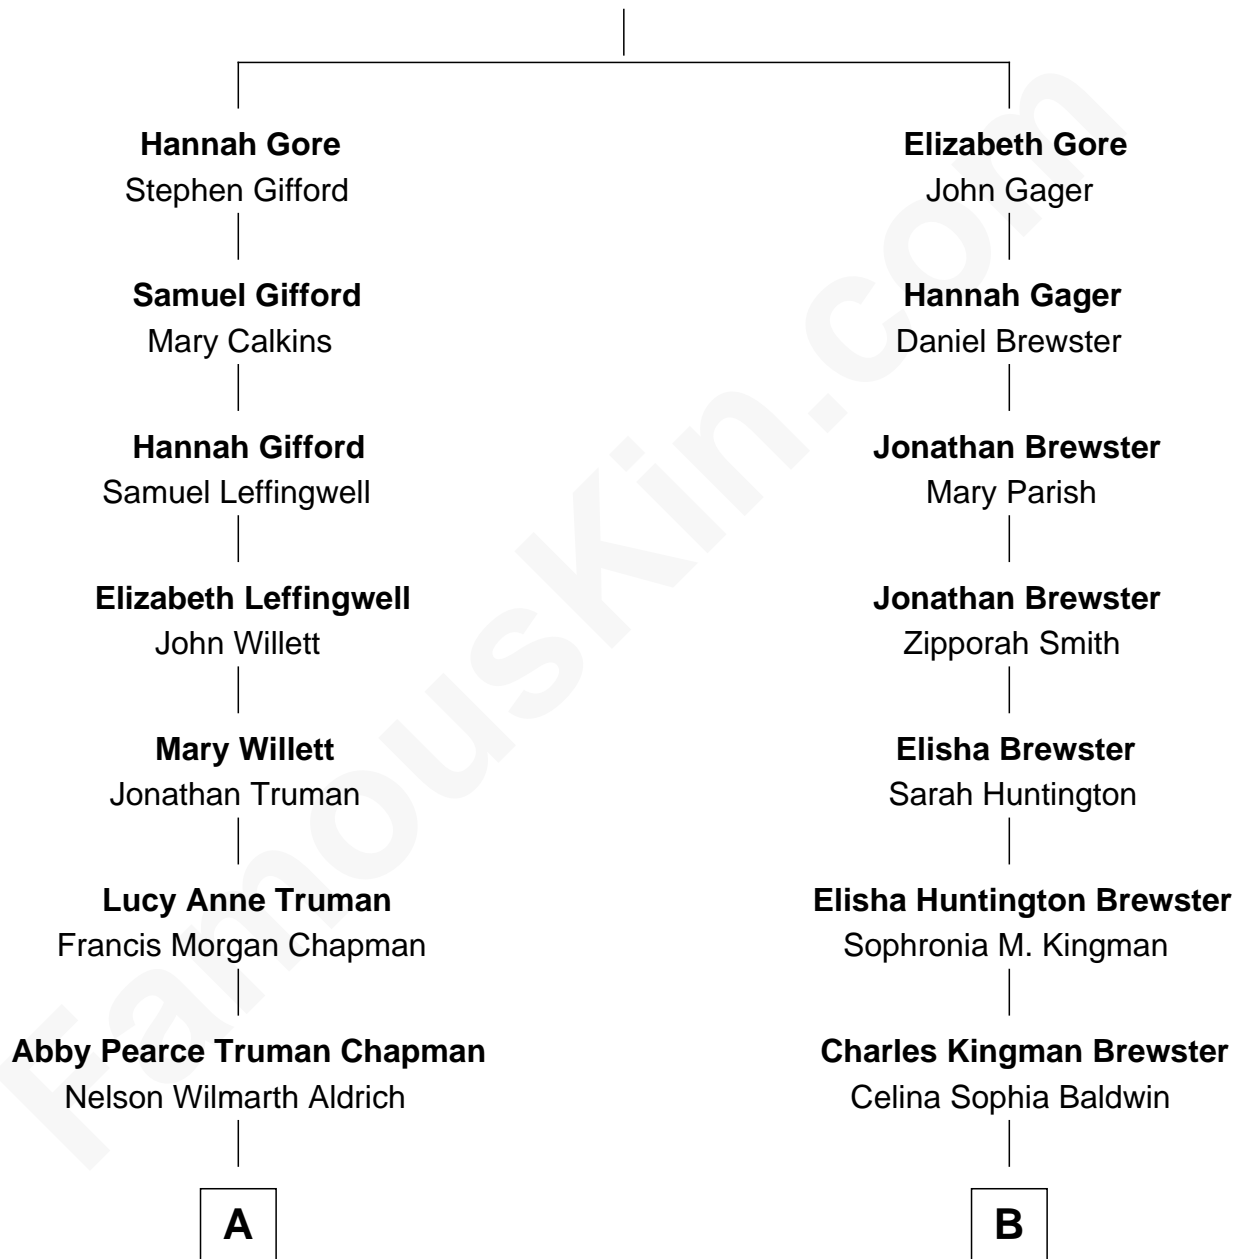

FamousKin.com Relationship Chart of

Nelson Rockefeller

41st U.S. Vice-President

8th cousin 2 times removed of

Jordana Brewster

TV and Movie Actress

Samuel Gore

Elizabeth Hill

A

Abby Greene Aldrich
John Davison Rockefeller

Nelson Rockefeller
41st U.S. Vice-President

B

Kingman Brewster
Florence Foster Besse

Kingman Brewster
Mary Louise Phillips

Alden Brewster
Maria João Leão de Sousa

Jordana Brewster
TV and Movie Actress