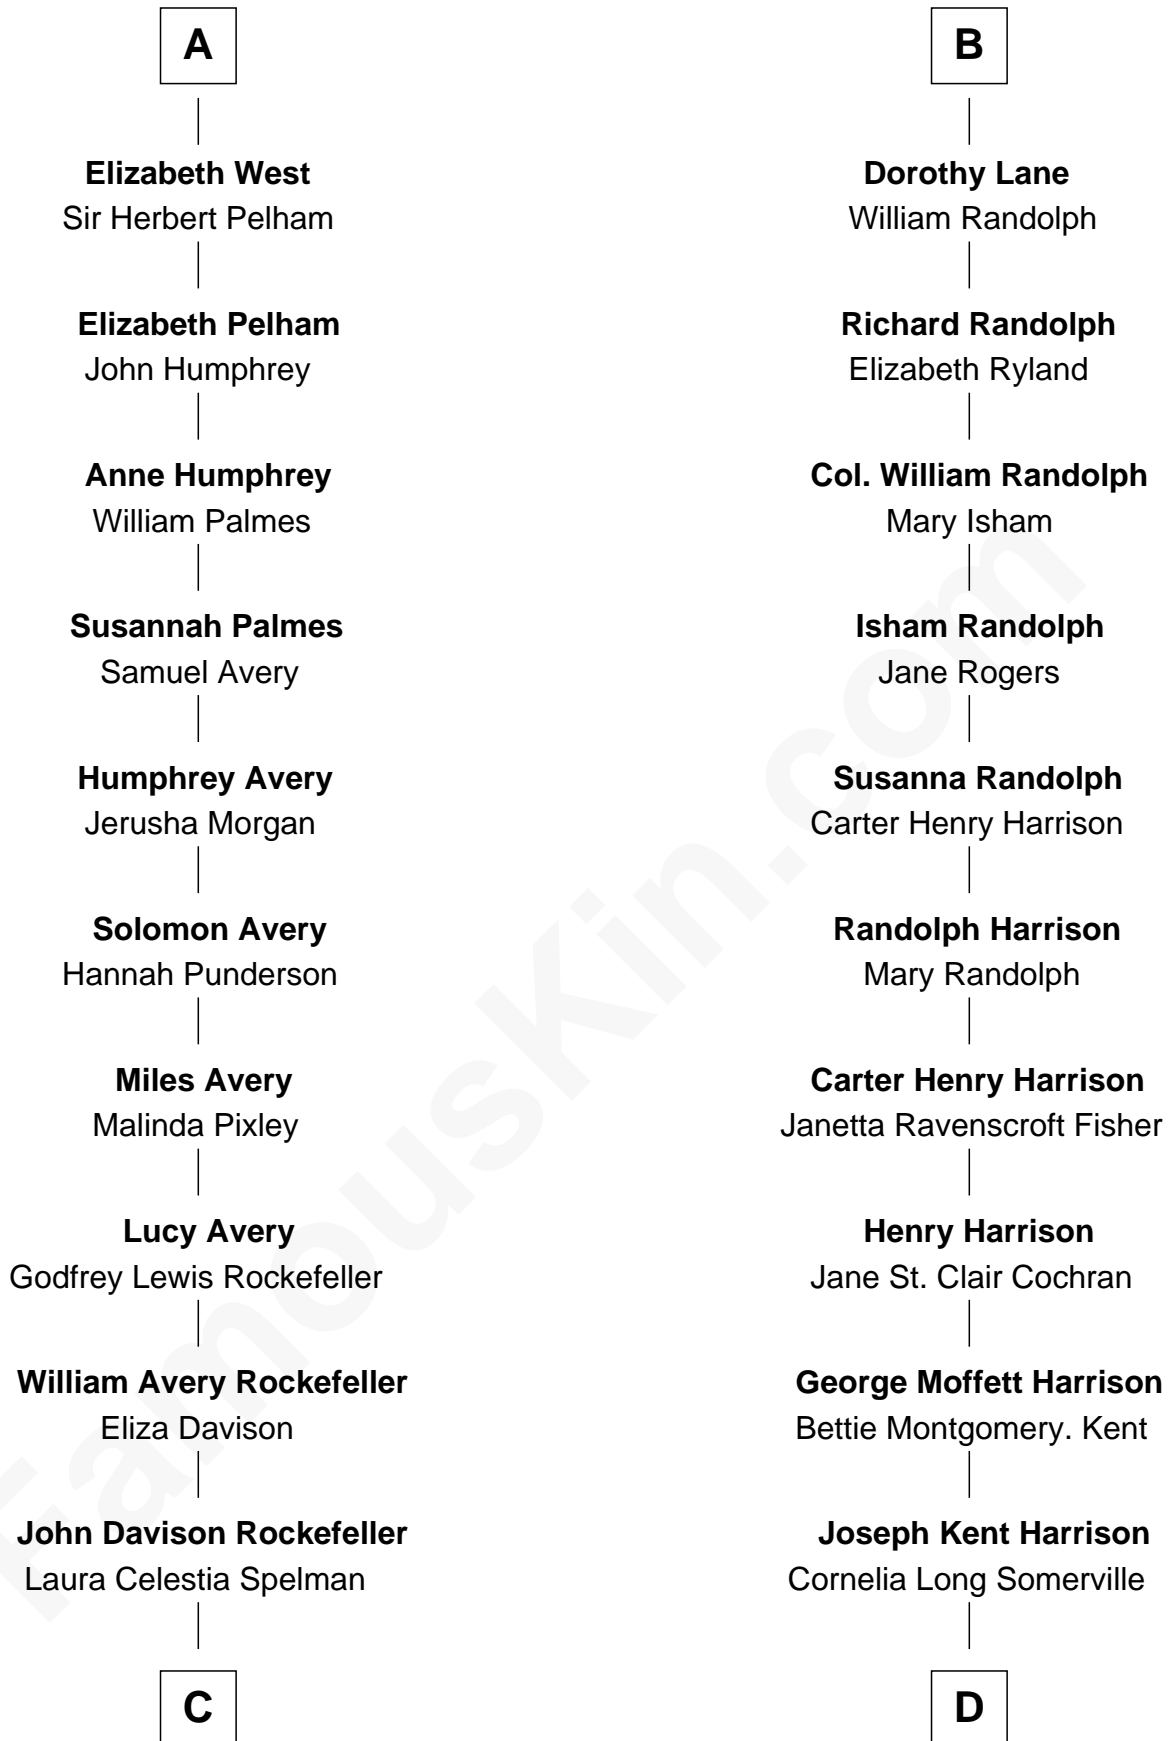

FamousKin.com Relationship Chart of

Nelson Rockefeller

41st U.S. Vice-President

18th cousin 1 time removed of

Edward Norton

Movie Actor

John of Gaunt

Katherine Roet

Sir William Carey

Mary Boleyn

Catherine Carey

Sir Francis Knollys

Anne Knollys

Sir Thomas West

A

Joan Beaufort

Bridget Cave

Anne Tanfield

Clement Vincent

Elizabeth Vincent

Richard Lane

B

C

John Davison Rockefeller

Abby Greene Aldrich

Nelson Rockefeller

41st U.S. Vice-President

D

Betty Kent Harrison

Edward Mower Norton

Edward Mower Norton

Lydia Robinson Rouse