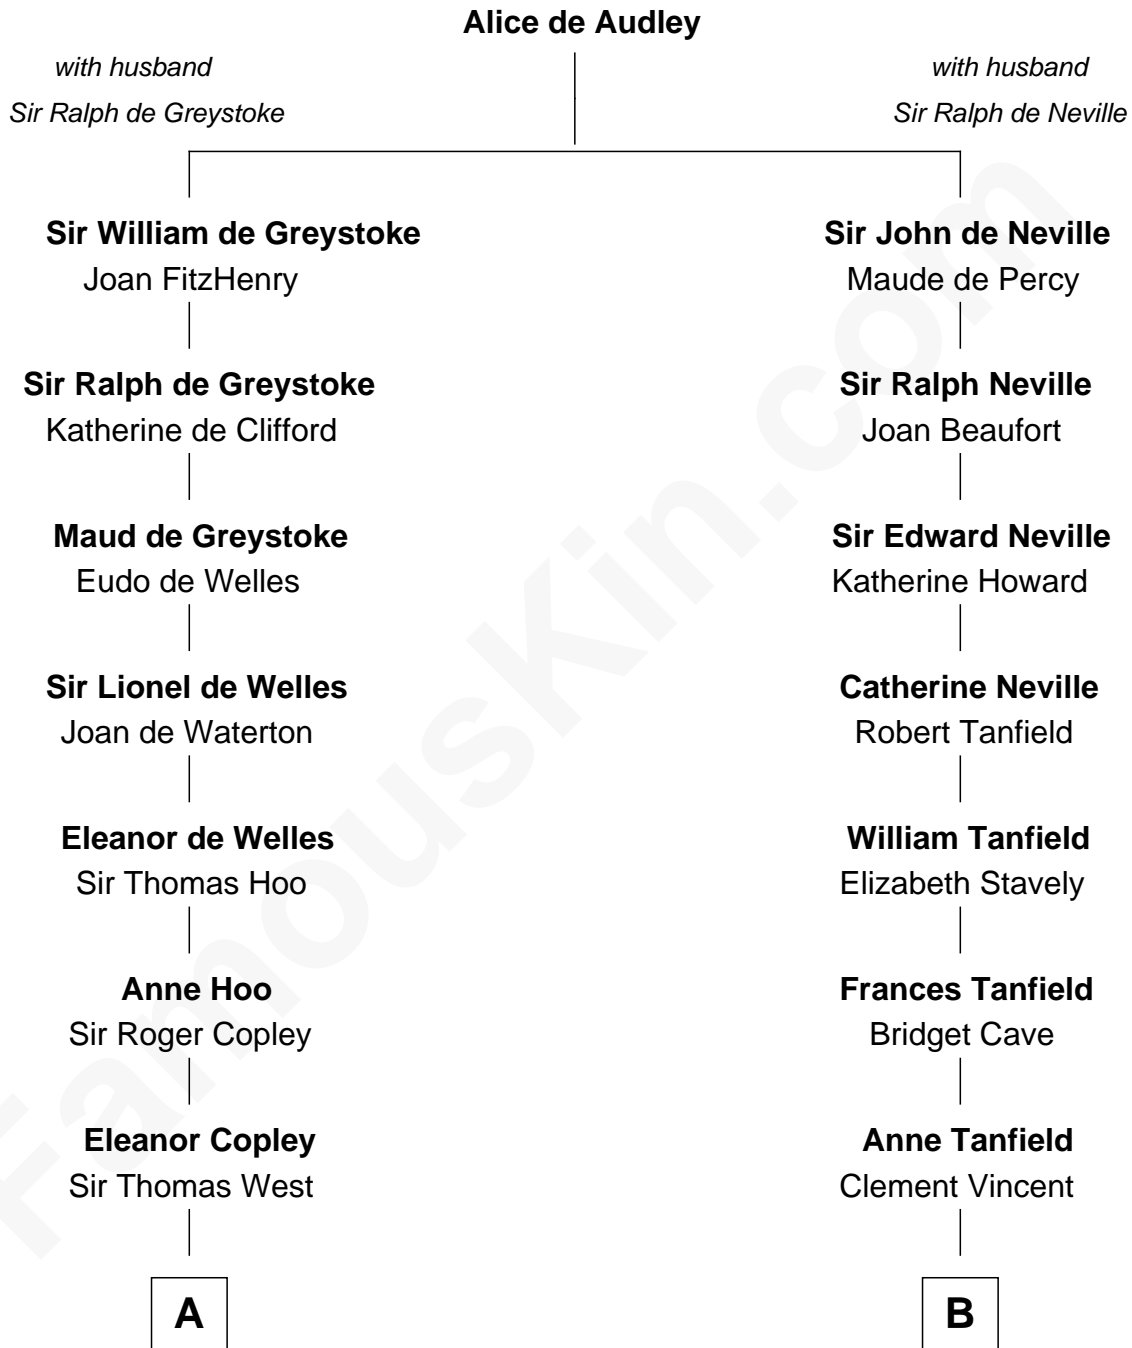

FamousKin.com Relationship Chart of

Nelson Rockefeller
41st U.S. Vice-President

20th cousin 1 time removed of

Edward Norton
Movie Actor

C

Lucy Avery
Godfrey Lewis Rockefeller

William Avery Rockefeller
Eliza Davison

John Davison Rockefeller
Laura Celestia Spelman

John Davison Rockefeller
Abby Greene Aldrich

Nelson Rockefeller
41st U.S. Vice-President

D

Joseph Kent Harrison
Cornelia Long Somerville

Betty Kent Harrison
Edward Mower Norton