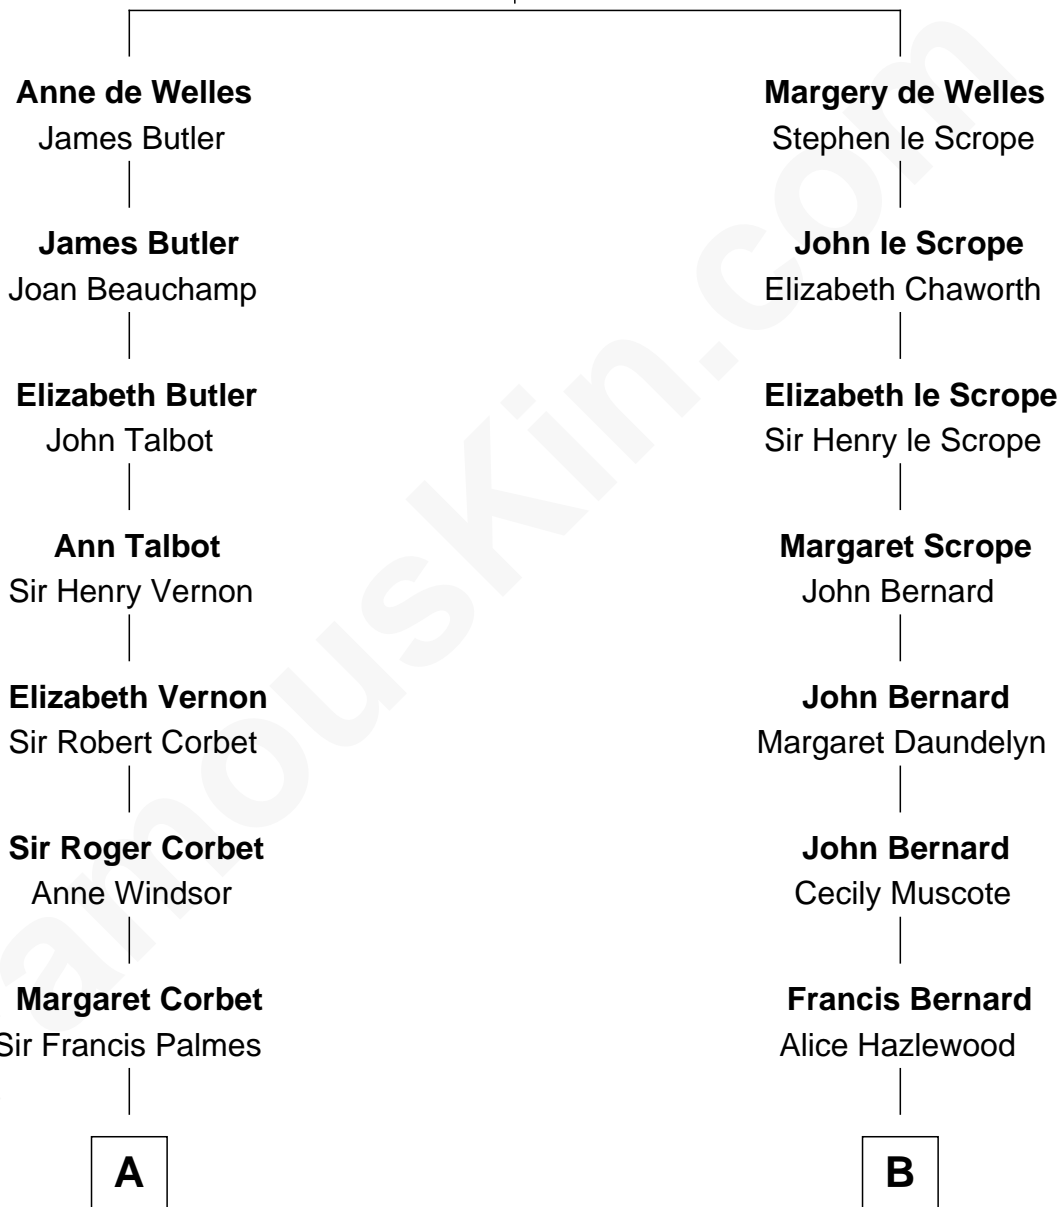

FamousKin.com Relationship Chart of

Nelson Rockefeller

41st U.S. Vice-President

19th cousin 1 time removed of

Edward Norton

Movie Actor

John de Welles

Maud de Roos

C

John Davison Rockefeller

Laura Celestia Spelman

John Davison Rockefeller

Abby Greene Aldrich

Nelson Rockefeller

41st U.S. Vice-President

D

Joseph Kent Harrison

Cornelia Long Somerville

Betty Kent Harrison

Edward Mower Norton

Edward Mower Norton

Lydia Robinson Rouse

Edward Norton

Movie Actor