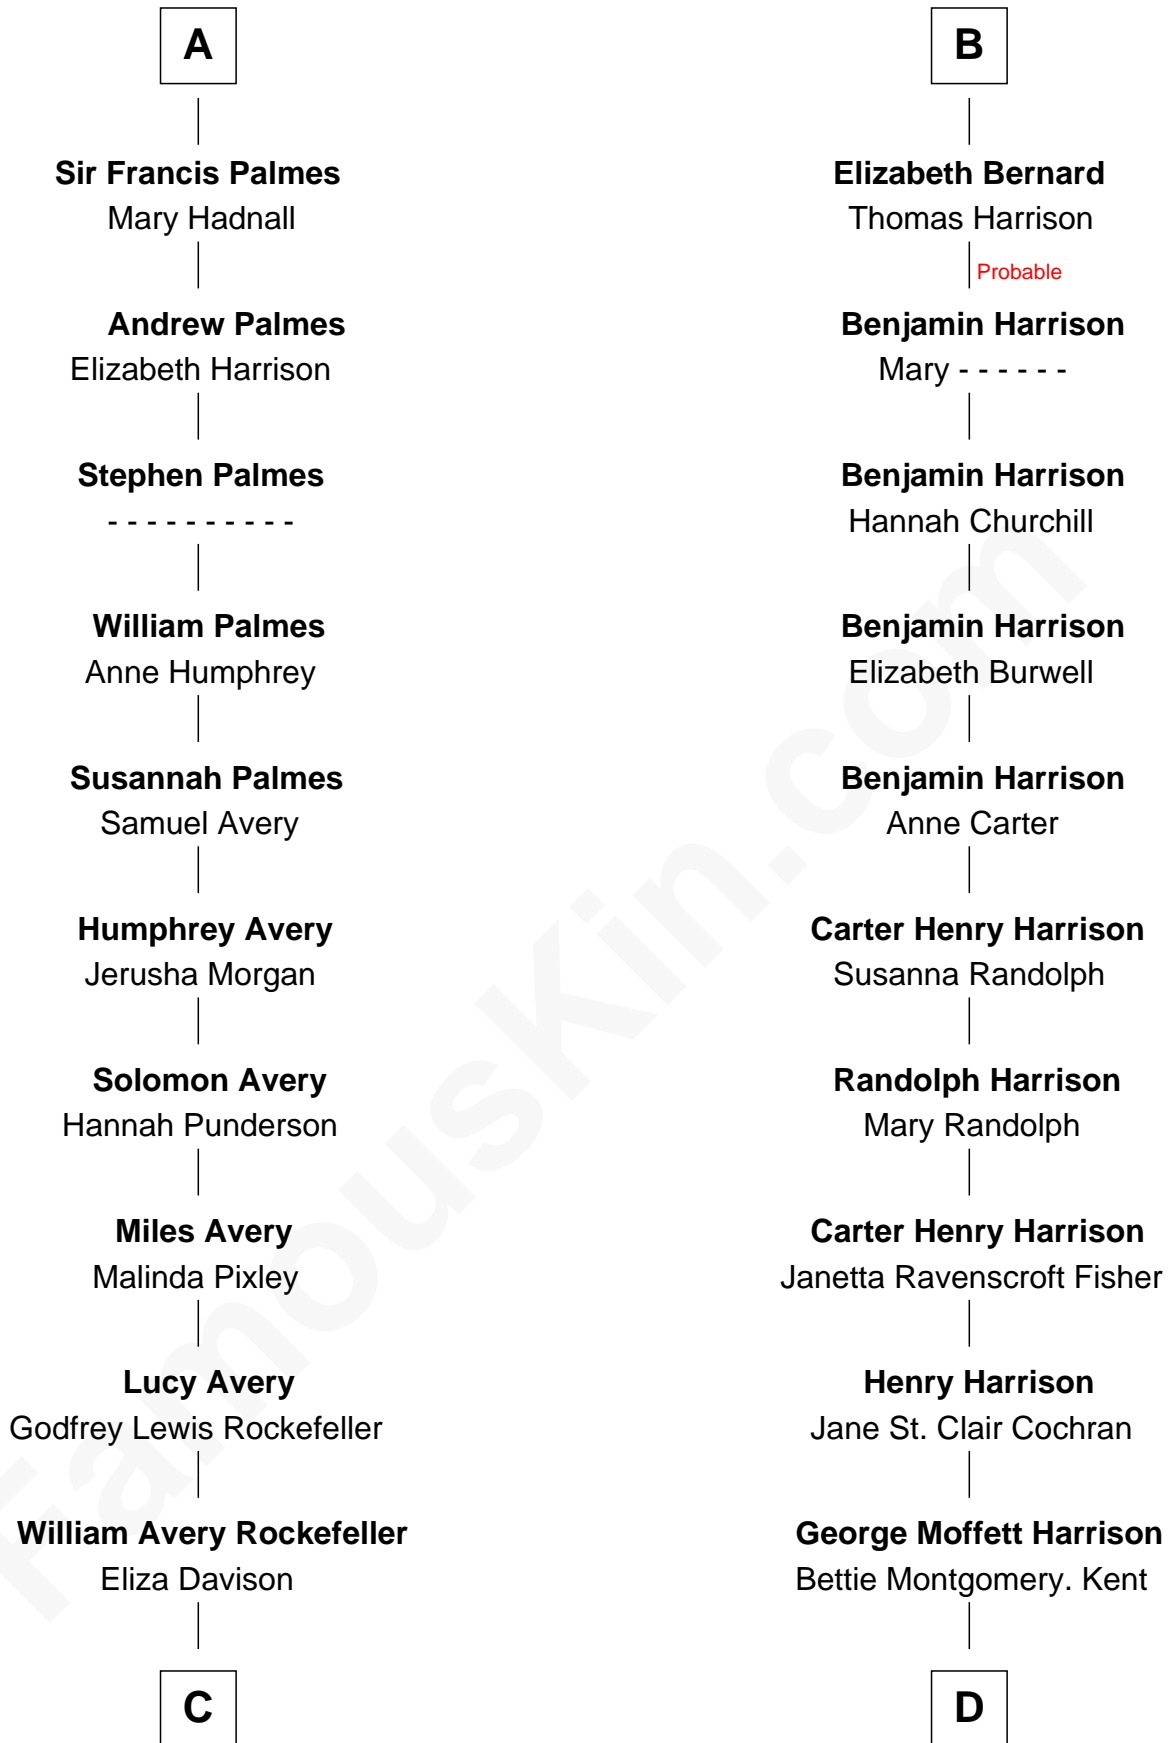

FamousKin.com Relationship Chart of

Nelson Rockefeller

41st U.S. Vice-President

19th cousin 1 time removed of

Edward Norton

Movie Actor

John de Welles

Maud de Roos

C

John Davison Rockefeller

Laura Celestia Spelman

John Davison Rockefeller

Abby Greene Aldrich

Nelson Rockefeller

41st U.S. Vice-President

D