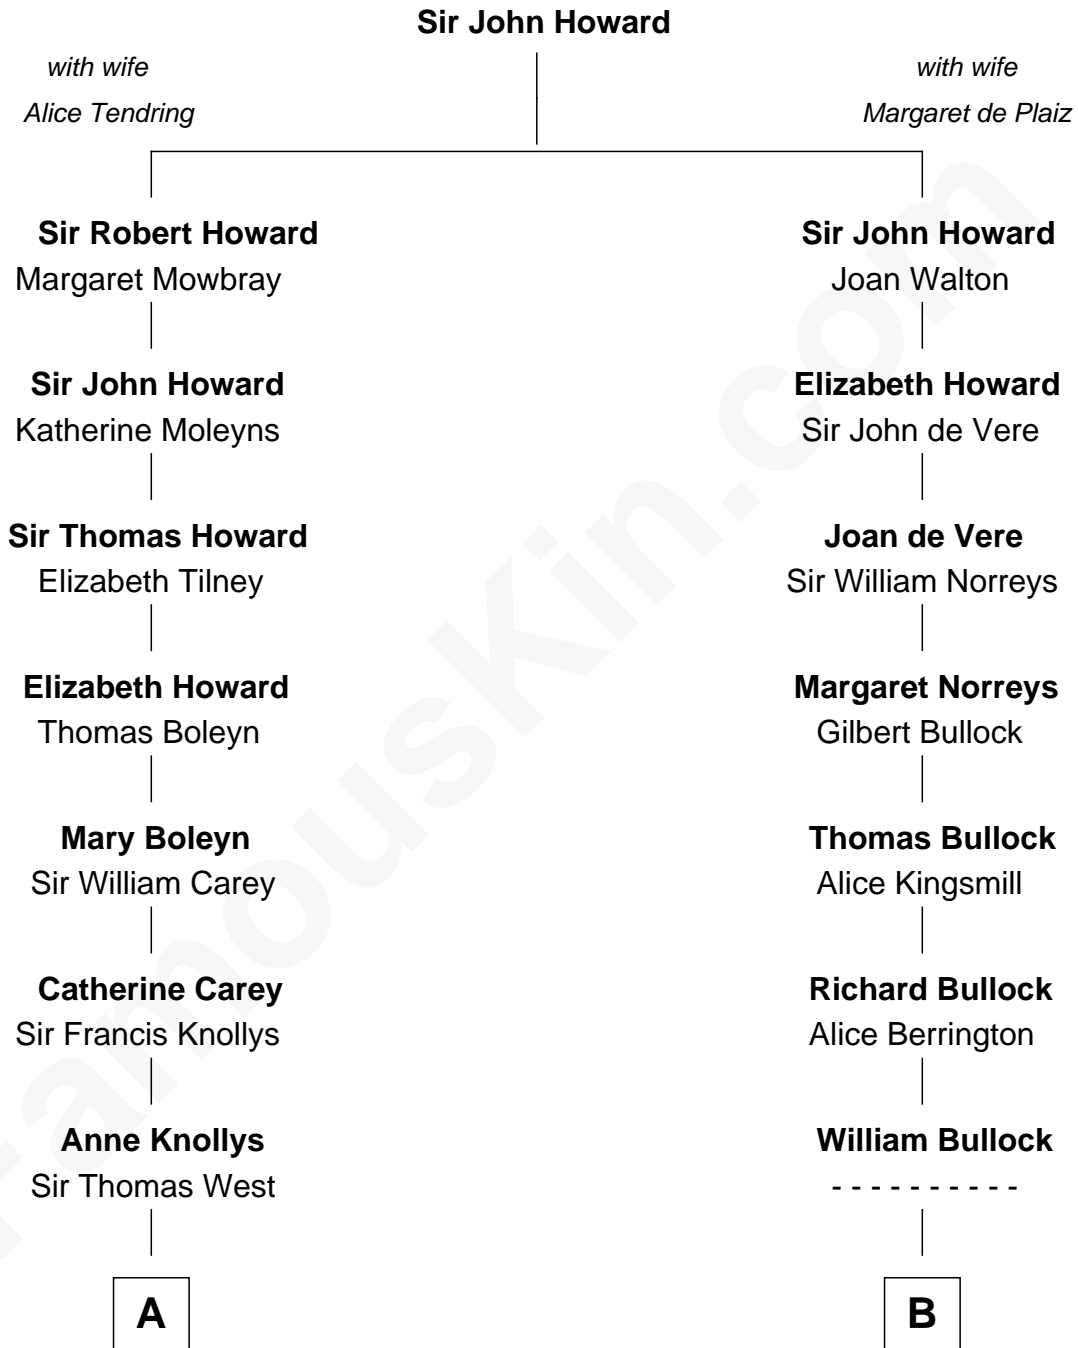

FamousKin.com
Relationship Chart of
Nelson Rockefeller
41st U.S. Vice-President

18th cousin 2 times removed of
Mike Love
Co-Founder of The Beach Boys

C

John Davison Rockefeller

Abby Greene Aldrich

Nelson Rockefeller

41st U.S. Vice-President

D

William Henry Wilson

Alta Lenora Chitwood

William Coral Wilson

Edith Sophia Sthole

Emily Glee Wilson

Edward Milton Love