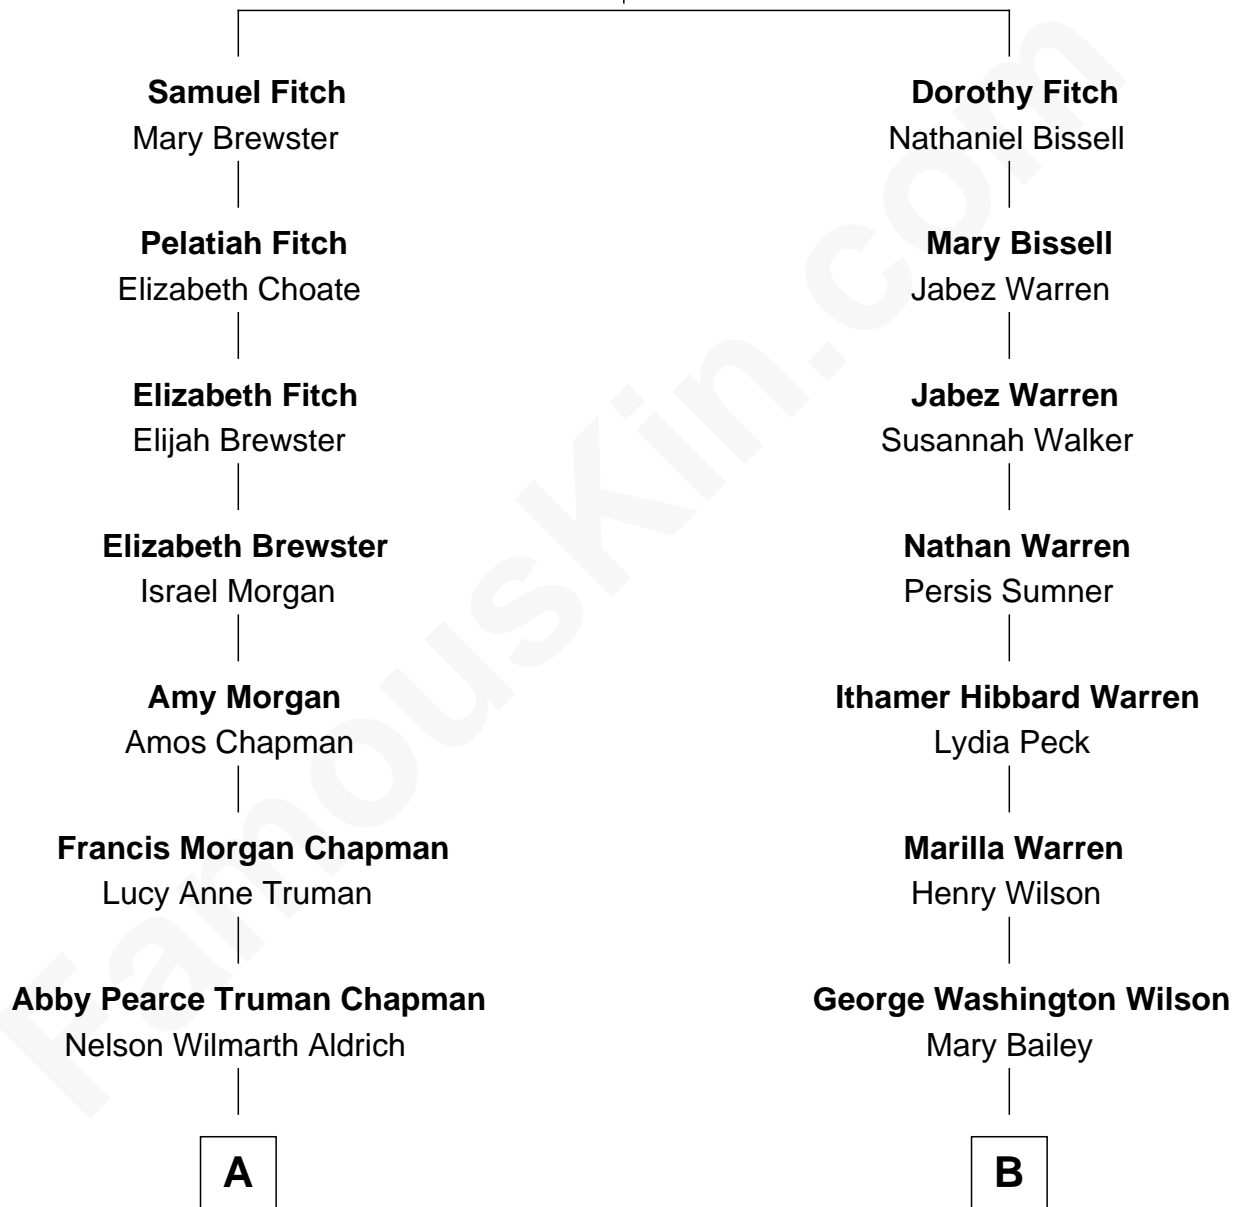

# FamousKin.com Relationship Chart of

**Nelson Rockefeller**

41st U.S. Vice-President

8th cousin 2 times removed of

**Mike Love**

Co-Founder of The Beach Boys

**Rev. James Fitch**

Abigail Whitfield

**A**

**Abby Greene Aldrich**  
John Davison Rockefeller

**Nelson Rockefeller**  
*41st U.S. Vice-President*

**B**

**William Henry Wilson**  
Alta Lenora Chitwood

**William Coral Wilson**  
Edith Sophia Sthole

**Emily Glee Wilson**  
Edward Milton Love

**Mike Love**  
*Co-Founder of The Beach Boys*

FamousKin.com