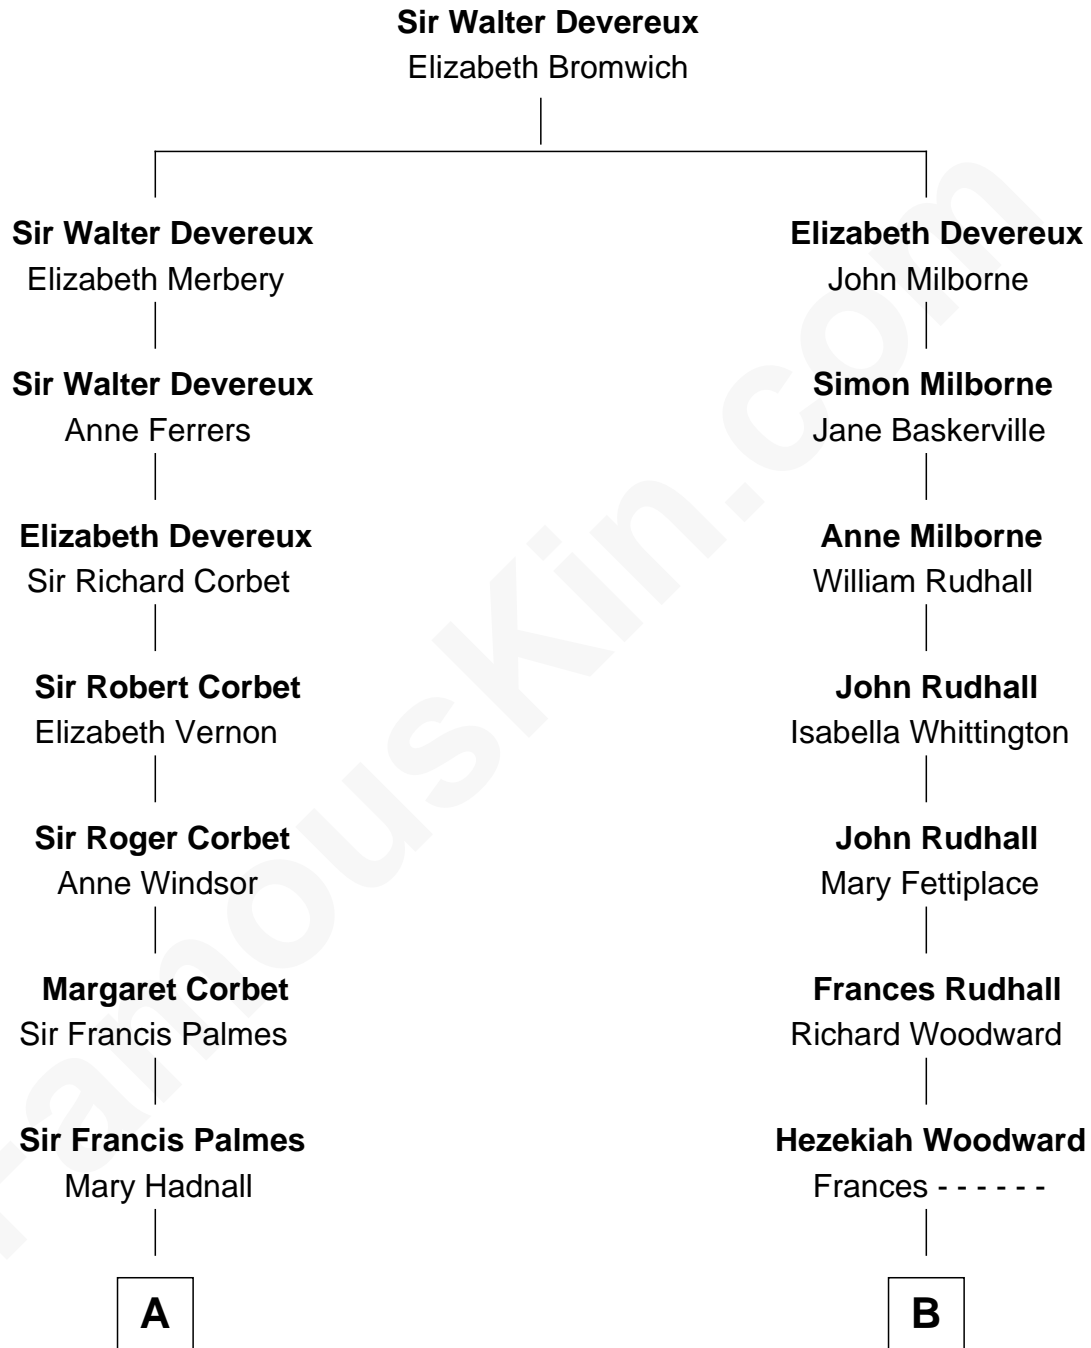

FamousKin.com Relationship Chart of

Nelson Rockefeller

41st U.S. Vice-President

18th cousin 1 time removed of

Mike Love

Co-Founder of The Beach Boys

C

John Davison Rockefeller

Abby Greene Aldrich

Nelson Rockefeller

41st U.S. Vice-President

D

William Coral Wilson

Edith Sophia Sthole

Emily Glee Wilson

Edward Milton Love