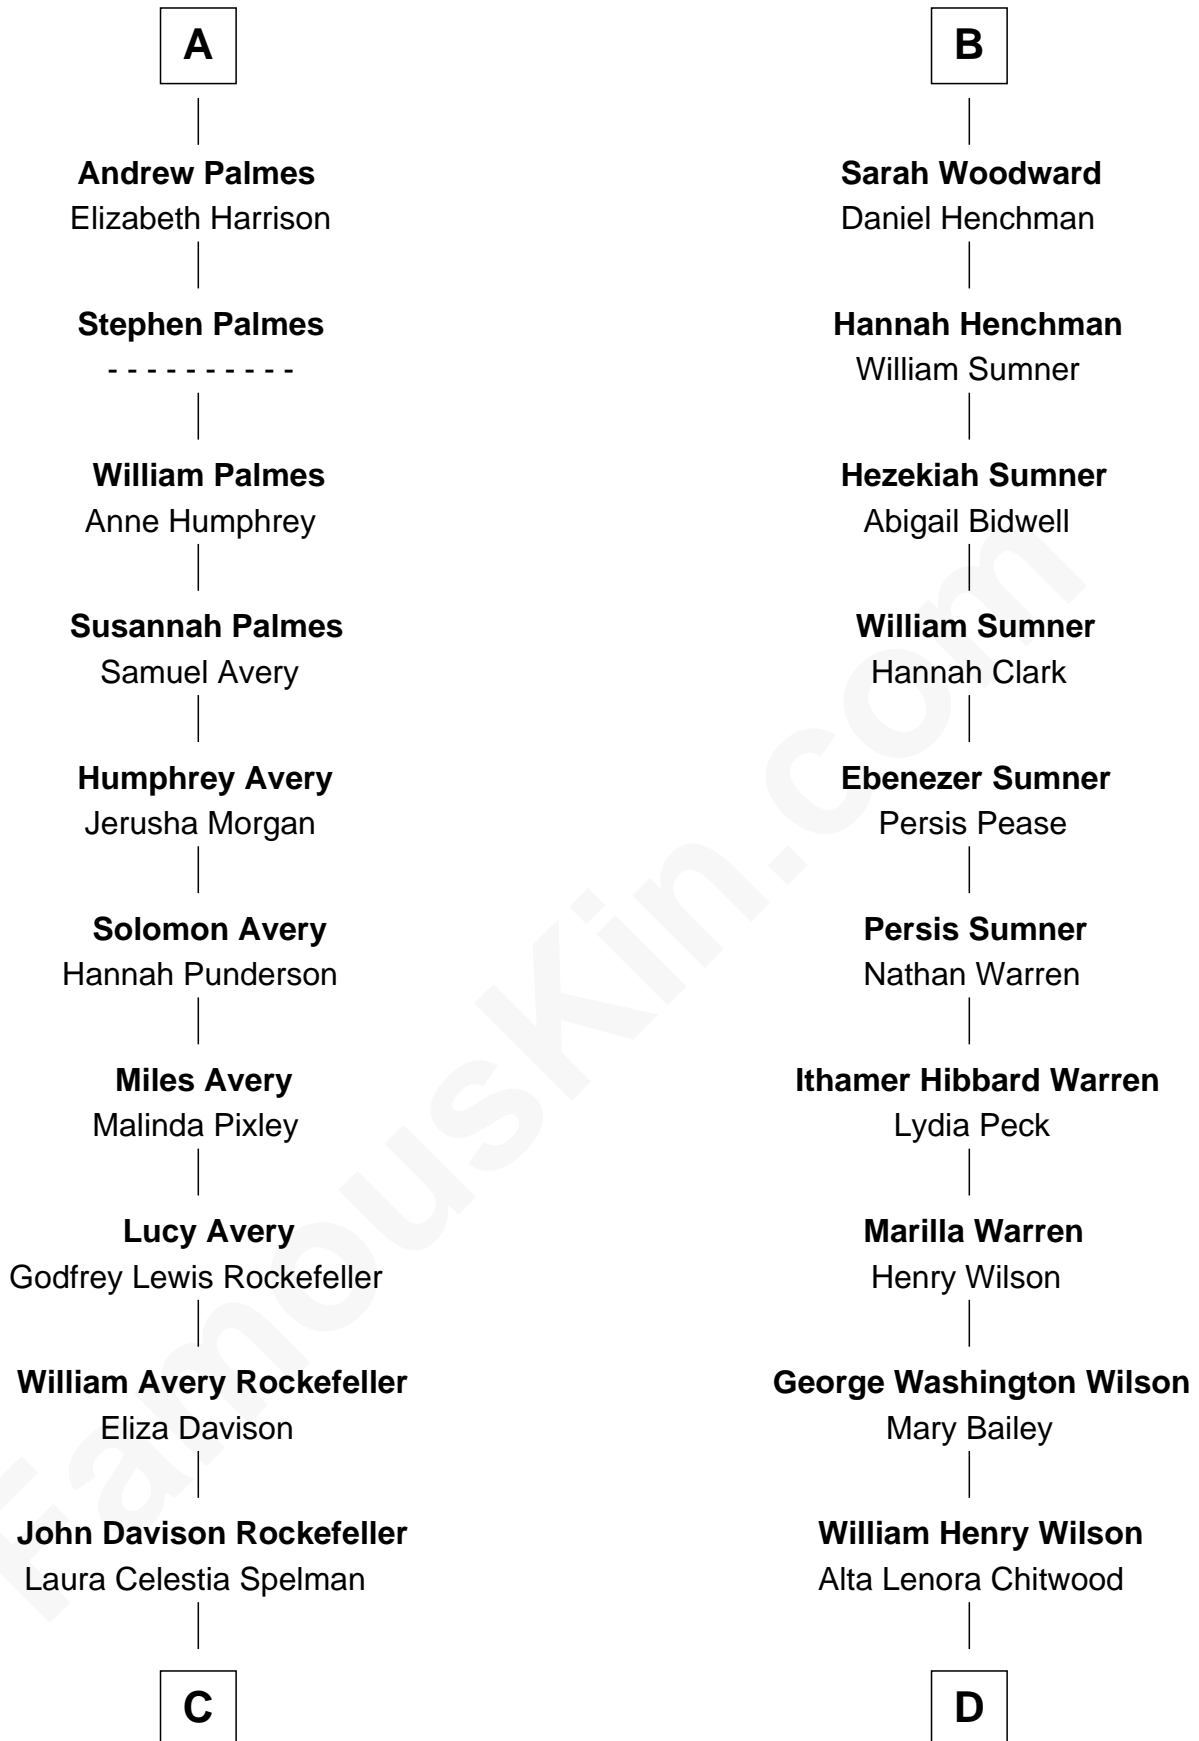

FamousKin.com Relationship Chart of

Nelson Rockefeller

41st U.S. Vice-President

18th cousin 1 time removed of

Mike Love

Co-Founder of The Beach Boys

C

John Davison Rockefeller

Abby Greene Aldrich

Nelson Rockefeller

41st U.S. Vice-President

D

William Coral Wilson

Edith Sophia Sthole

Emily Glee Wilson

Edward Milton Love