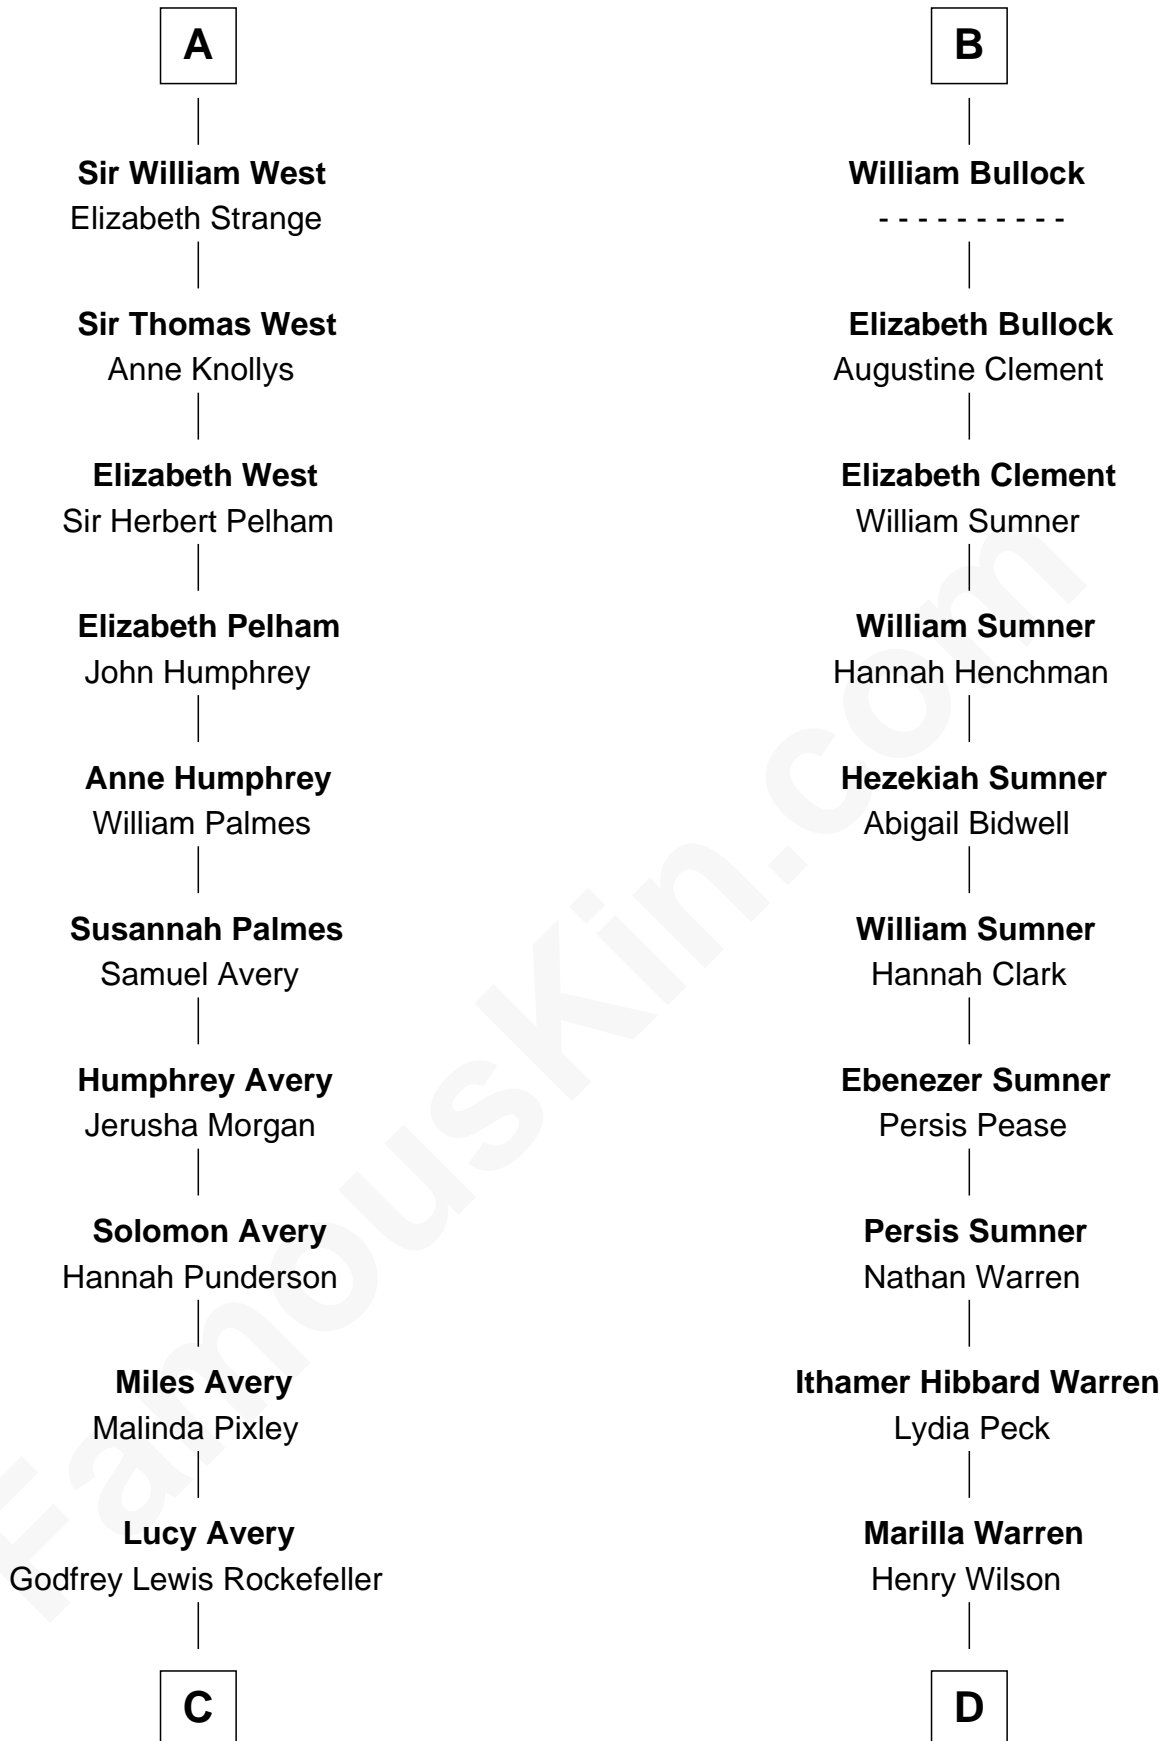

FamousKin.com Relationship Chart of

Nelson Rockefeller

41st U.S. Vice-President

20th cousin 1 time removed of

Mike Love

Co-Founder of The Beach Boys

C

William Avery Rockefeller

Eliza Davison

John Davison Rockefeller

Laura Celestia Spelman

John Davison Rockefeller

Abby Greene Aldrich

Nelson Rockefeller

41st U.S. Vice-President

D

George Washington Wilson

Mary Bailey

William Henry Wilson

Alta Lenora Chitwood

William Coral Wilson

Edith Sophia Sthole

Emily Glee Wilson

Edward Milton Love