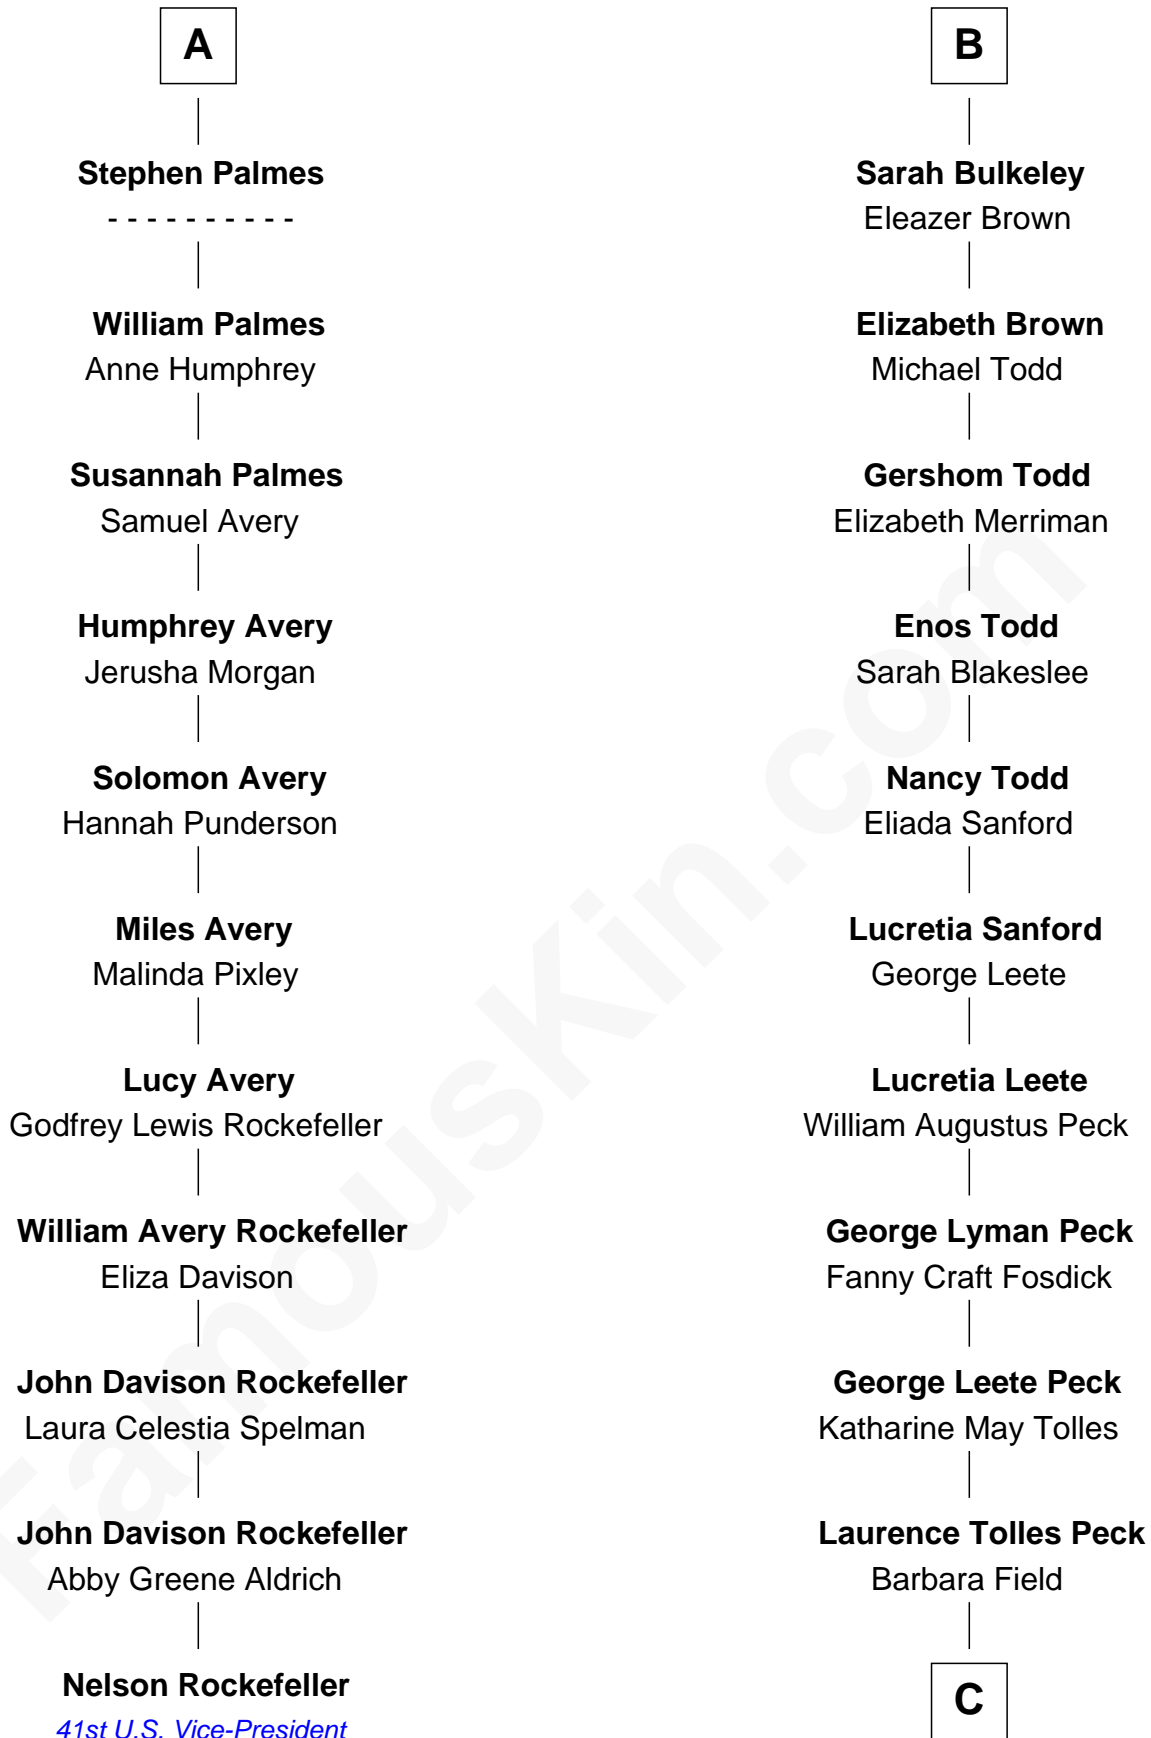

# FamousKin.com Relationship Chart of

**Nelson Rockefeller**  
41st U.S. Vice-President

17th cousin 1 time removed of

**Mizuo Peck**  
TV and Movie Actress

**Sir Robert Corbet**  
Margaret - - - - -

C

George Leete Peck

Sanae Mizusawa

Mizuo Peck

*TV and Movie Actress*

FamousKin.com