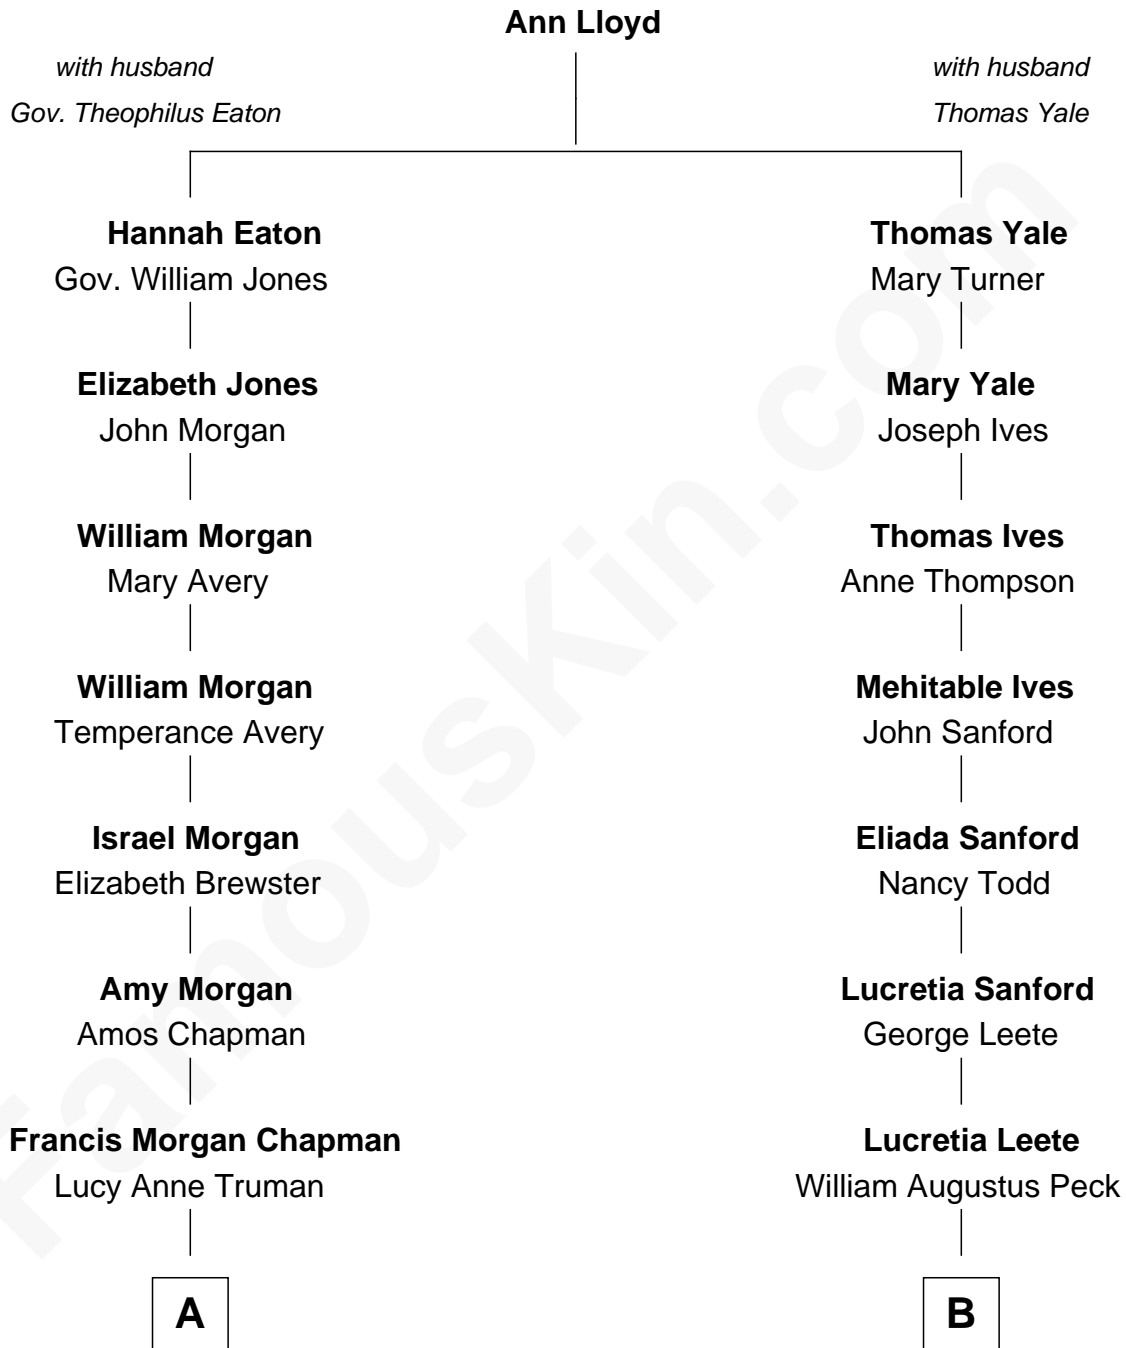

FamousKin.com Relationship Chart of

Nelson Rockefeller
41st U.S. Vice-President

9th cousin 2 times removed of

Mizuo Peck

TV and Movie Actress

A

Abby Pearce Truman Chapman

Nelson Wilmarth Aldrich

Abby Greene Aldrich

John Davison Rockefeller

Nelson Rockefeller

41st U.S. Vice-President

B

George Lyman Peck

Fanny Craft Fosdick

George Leete Peck