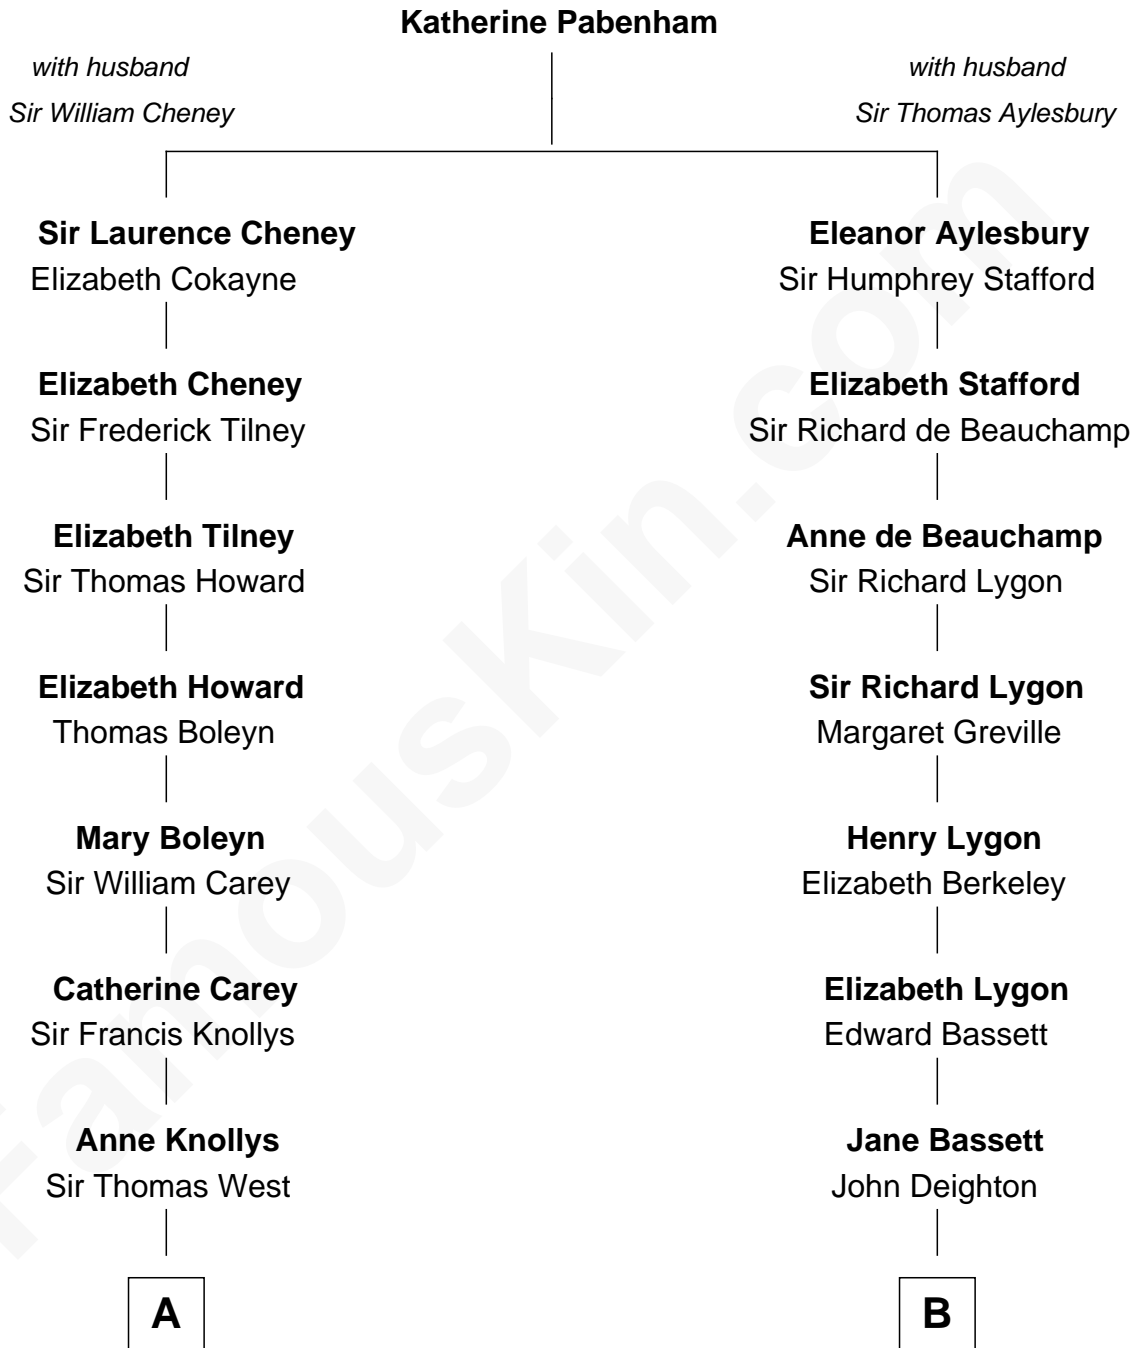

FamousKin.com
Relationship Chart of
Nelson Rockefeller
41st U.S. Vice-President

16th cousin 2 times removed of
Endicott Peabody
62nd Governor of Massachusetts

C

John Davison Rockefeller

Abby Greene Aldrich

Nelson Rockefeller

41st U.S. Vice-President

FamousKin.com