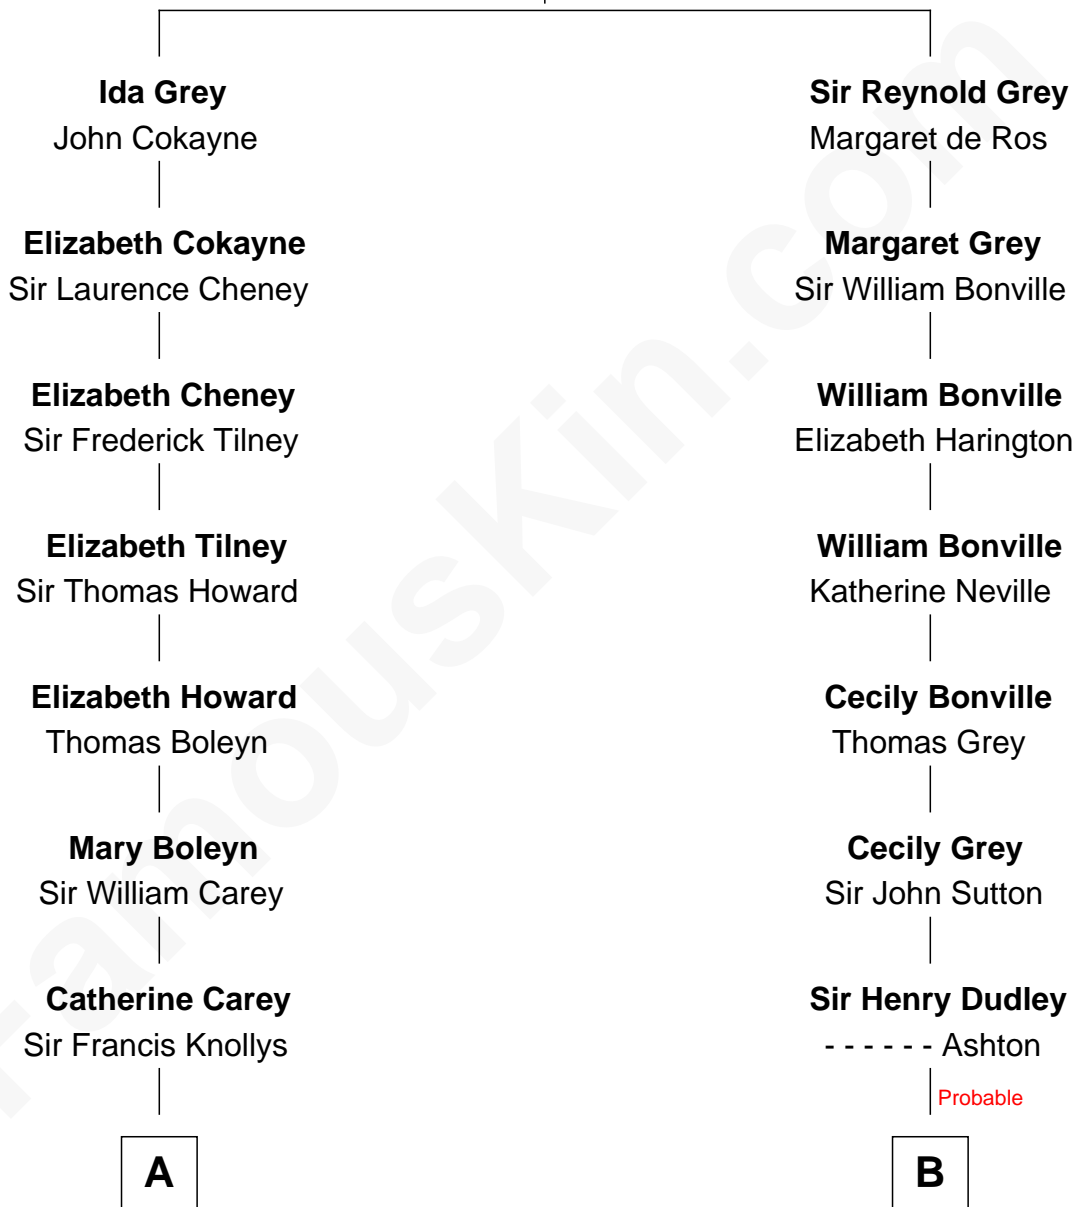

FamousKin.com Relationship Chart of

Nelson Rockefeller

41st U.S. Vice-President

17th cousin 2 times removed of

Endicott Peabody

62nd Governor of Massachusetts

Sir Reynold de Grey

Eleanor le Strange

C

John Davison Rockefeller

Laura Celestia Spelman

John Davison Rockefeller

Abby Greene Aldrich

Nelson Rockefeller

41st U.S. Vice-President

FamousKin.com