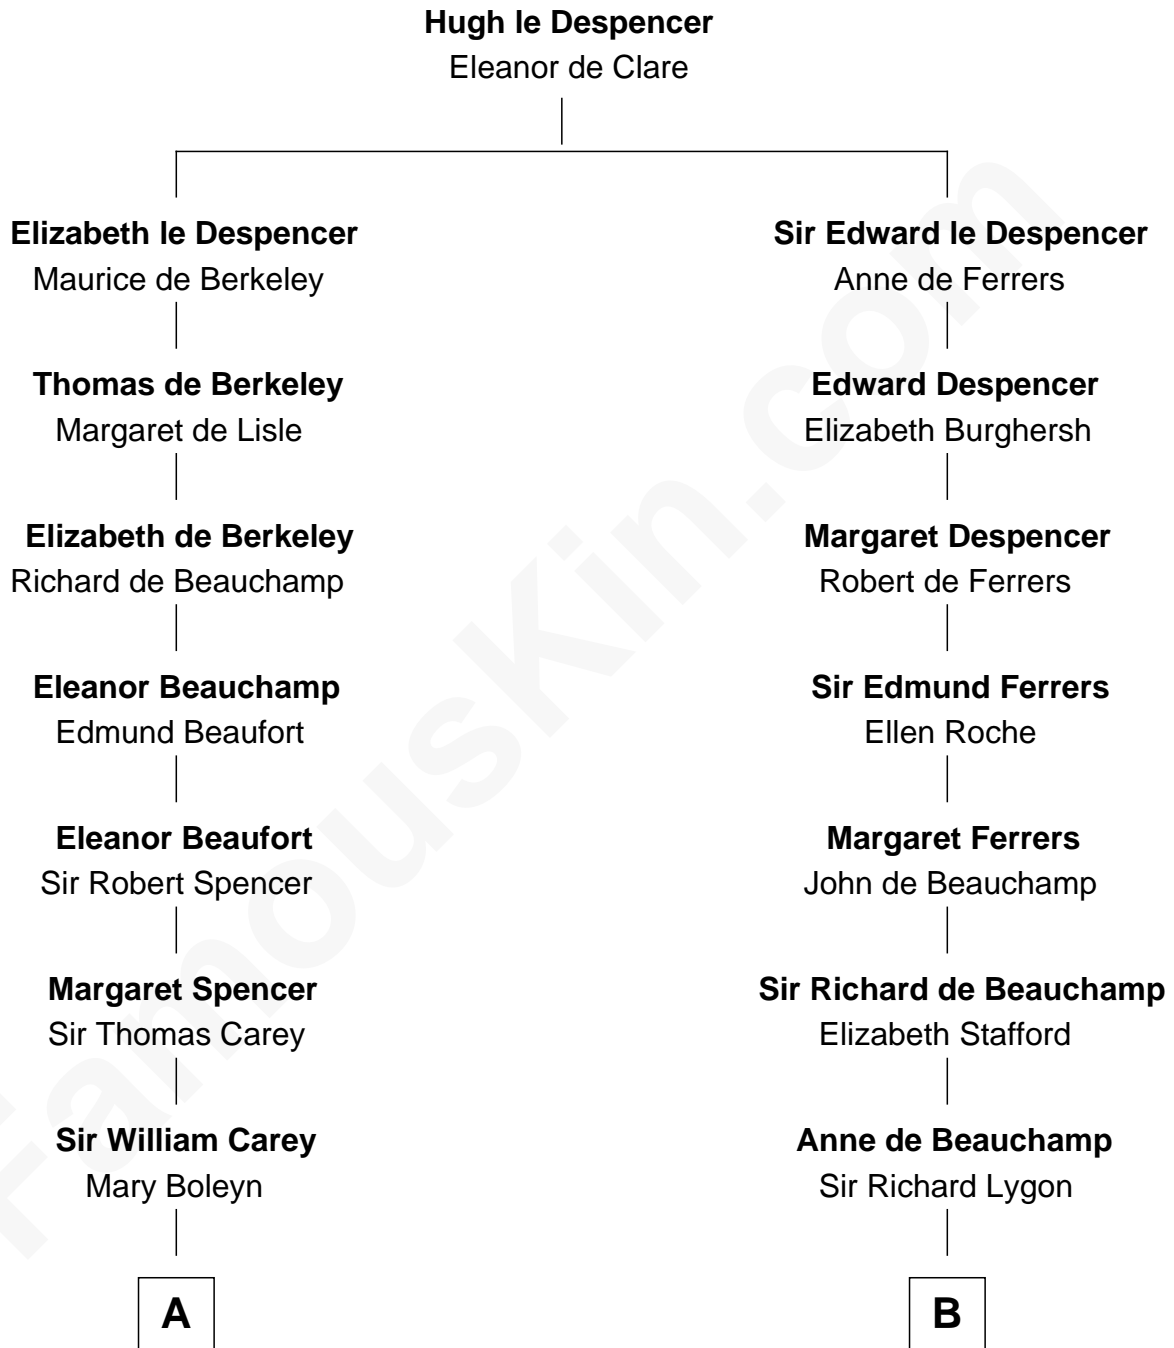

FamousKin.com Relationship Chart of

Nelson Rockefeller
41st U.S. Vice-President

20th cousin of

Endicott Peabody
62nd Governor of Massachusetts

C

William Avery Rockefeller

Eliza Davison

John Davison Rockefeller

Laura Celestia Spelman

John Davison Rockefeller

Abby Greene Aldrich

Nelson Rockefeller

41st U.S. Vice-President

D

Mary Eliot Dwight

Dr. Samuel Parkman