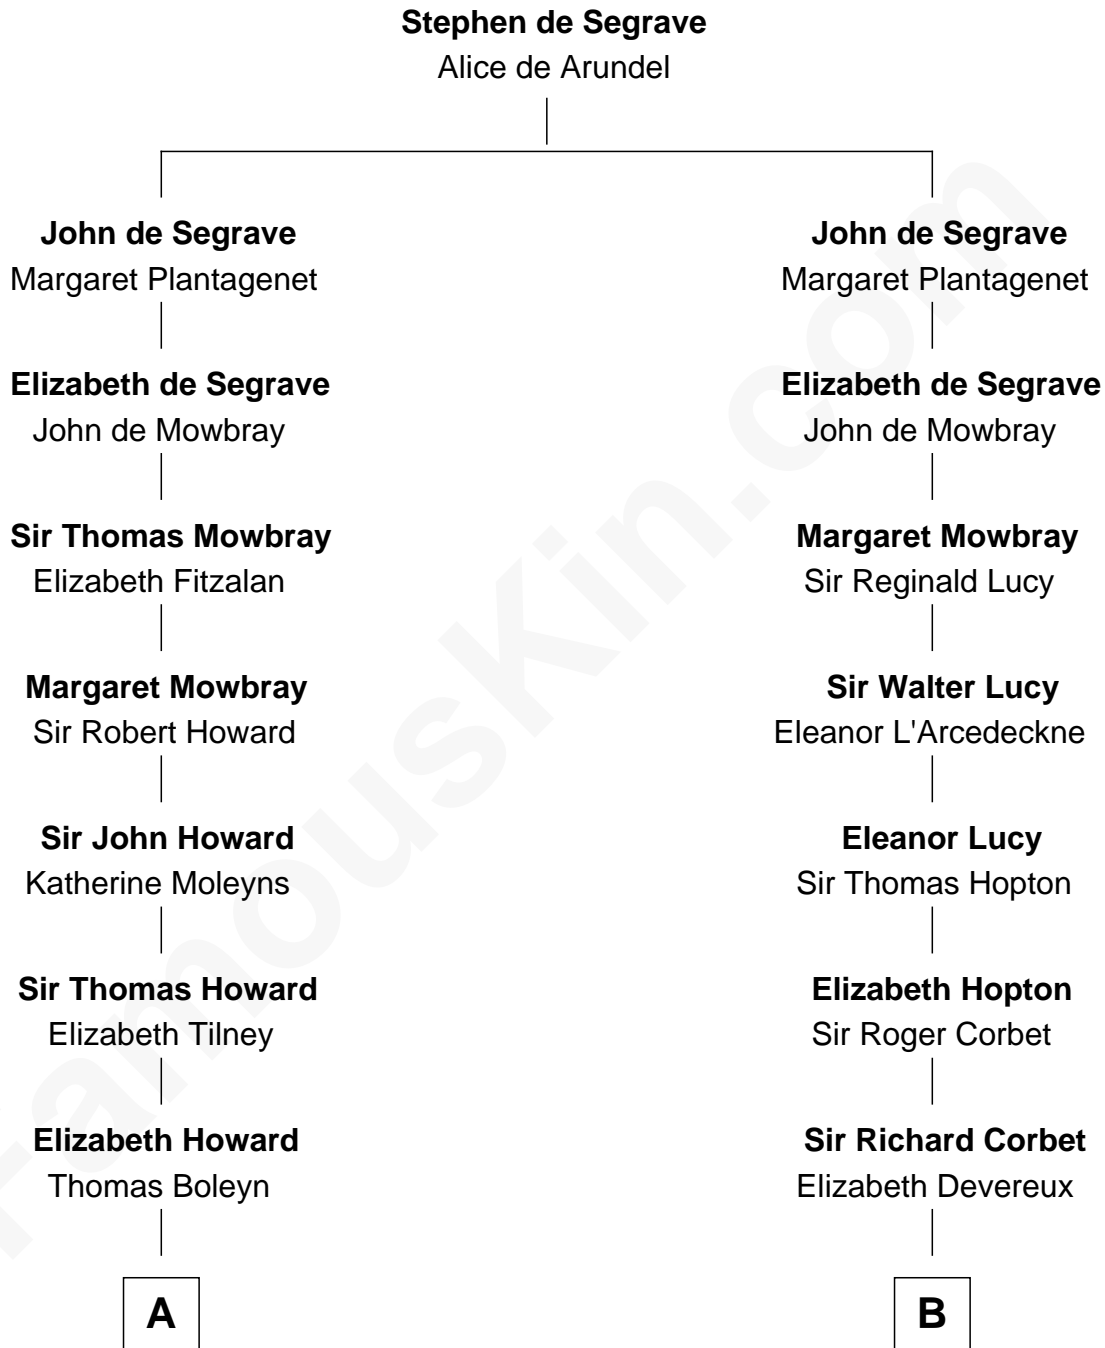

FamousKin.com Relationship Chart of

Nelson Rockefeller

41st U.S. Vice-President

18th cousin 3 times removed of

James Russell Lowell

American "Fireside" Poet

C

Lucy Avery
Godfrey Lewis Rockefeller

William Avery Rockefeller
Eliza Davison

John Davison Rockefeller
Laura Celestia Spelman

John Davison Rockefeller
Abby Greene Aldrich

Nelson Rockefeller
41st U.S. Vice-President

D

Rev. Charles Lowell
Harriet Brackett Spence