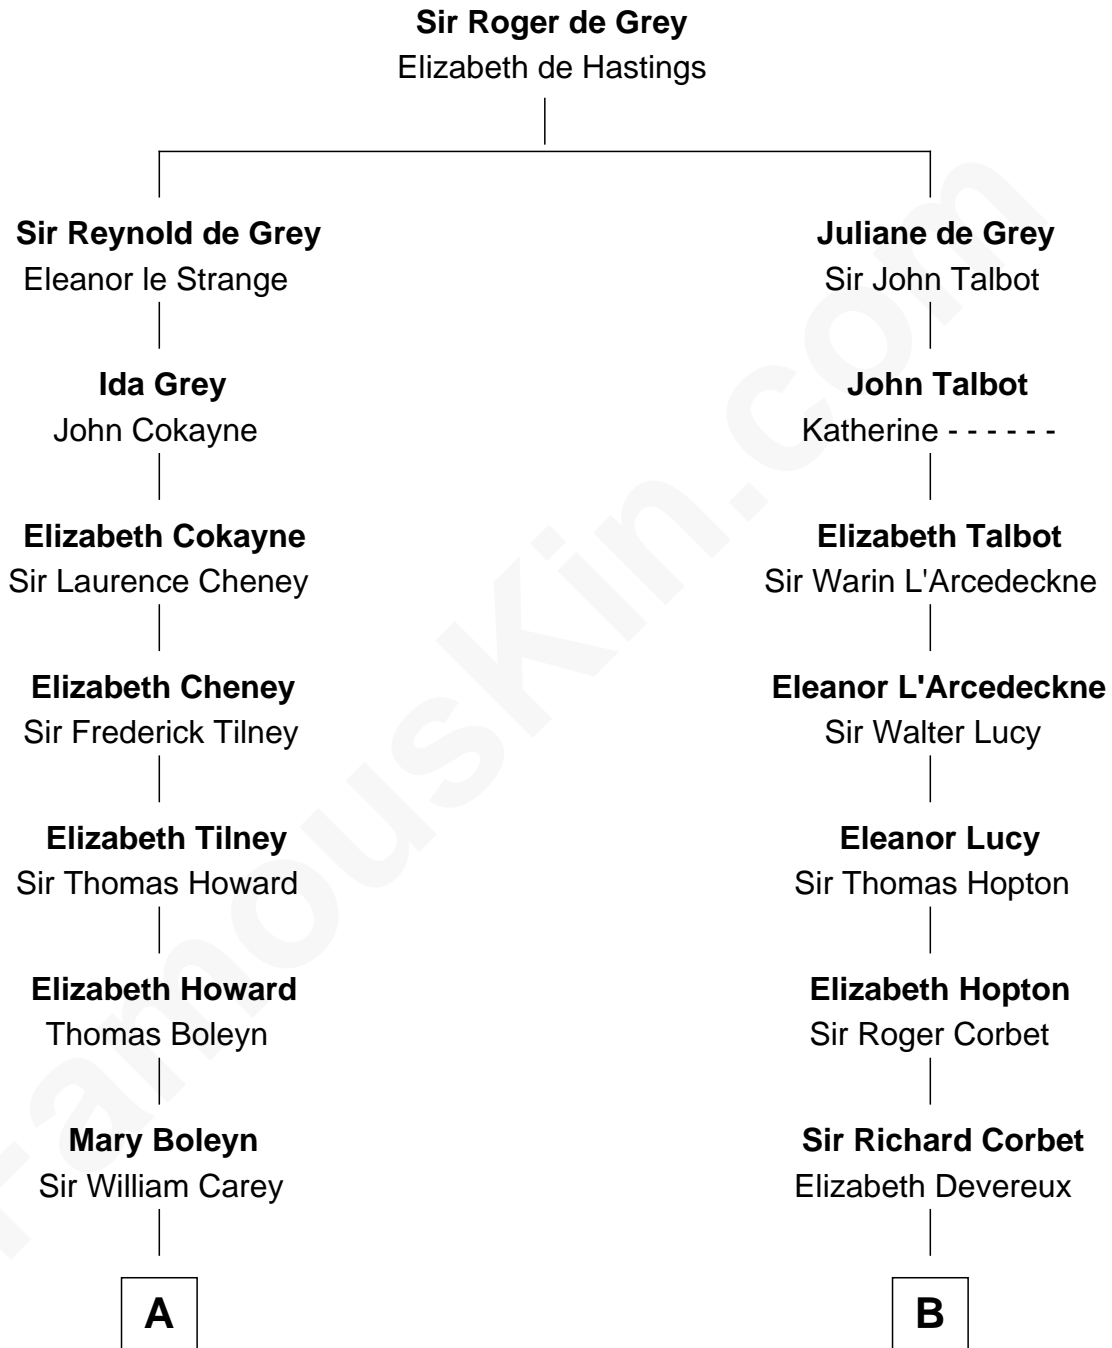

FamousKin.com Relationship Chart of

Nelson Rockefeller

41st U.S. Vice-President

18th cousin 2 times removed of

James Russell Lowell

American "Fireside" Poet

FamousKin.com