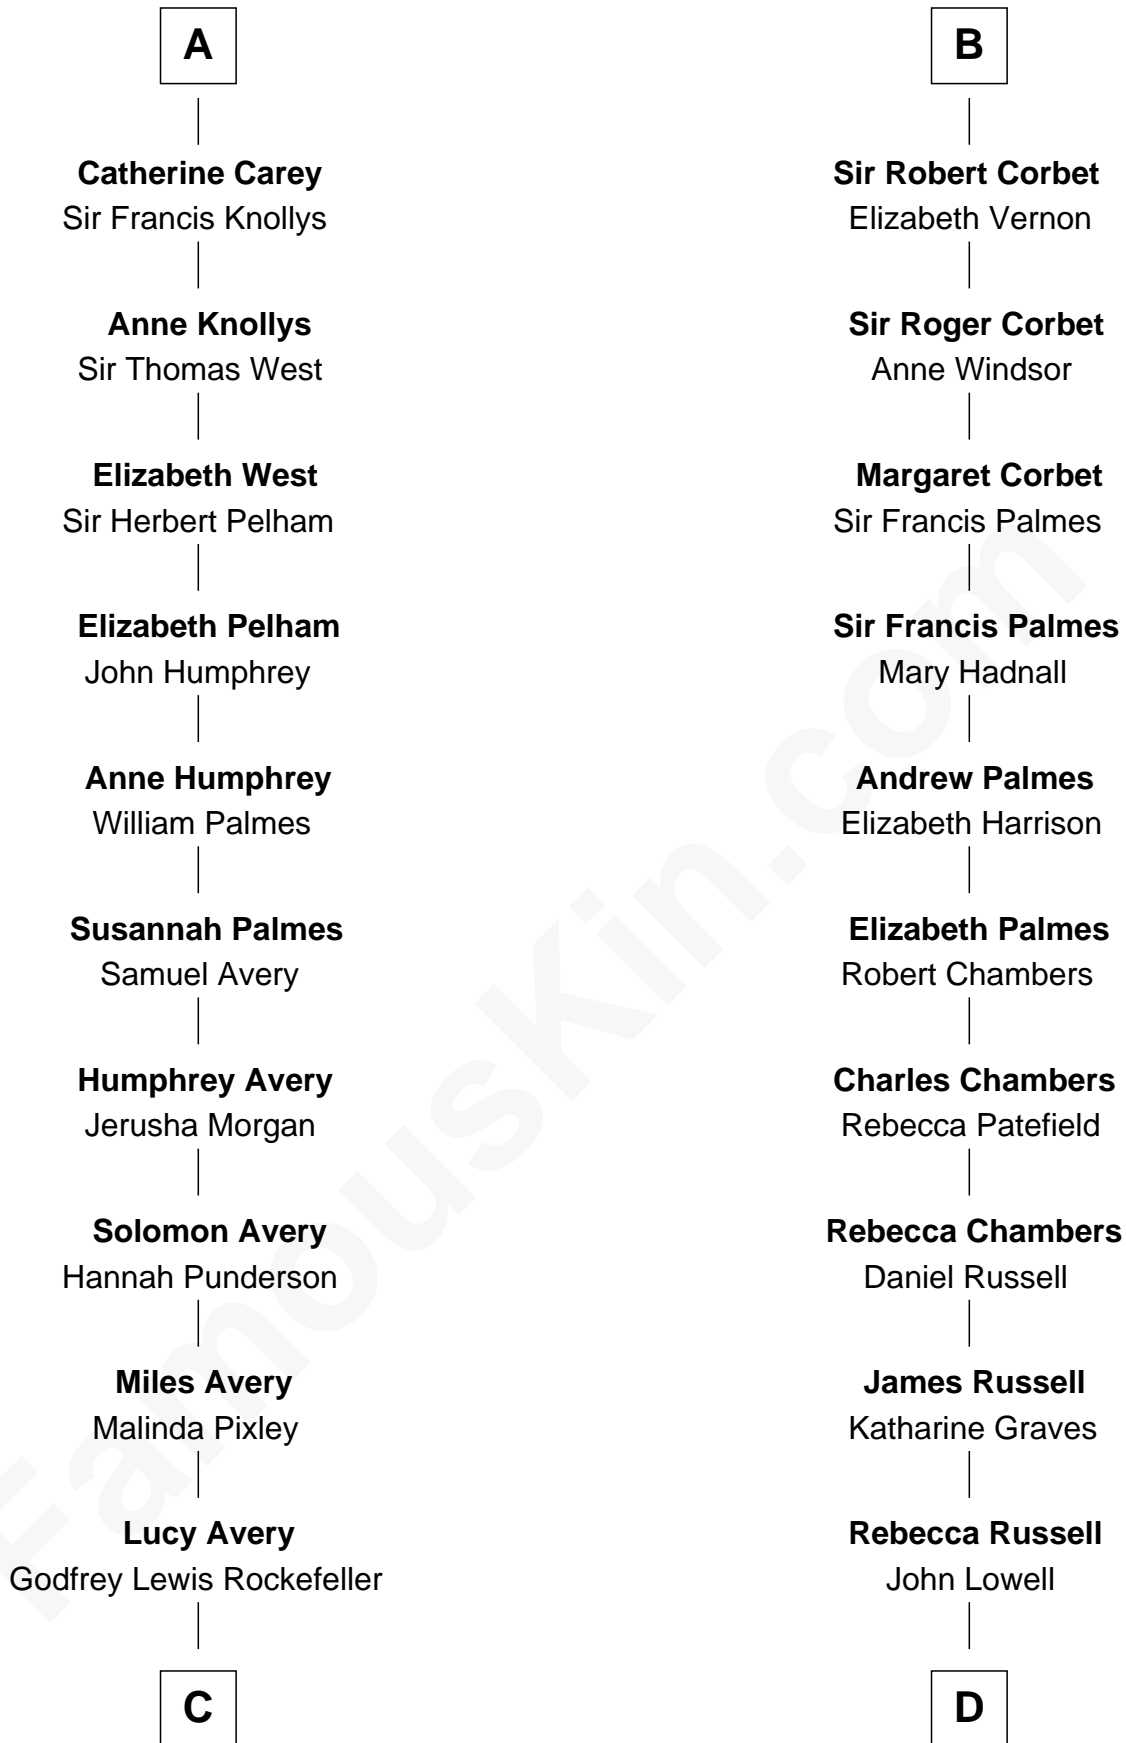

FamousKin.com Relationship Chart of

Nelson Rockefeller

41st U.S. Vice-President

18th cousin 2 times removed of

James Russell Lowell

American "Fireside" Poet

FamousKin.com