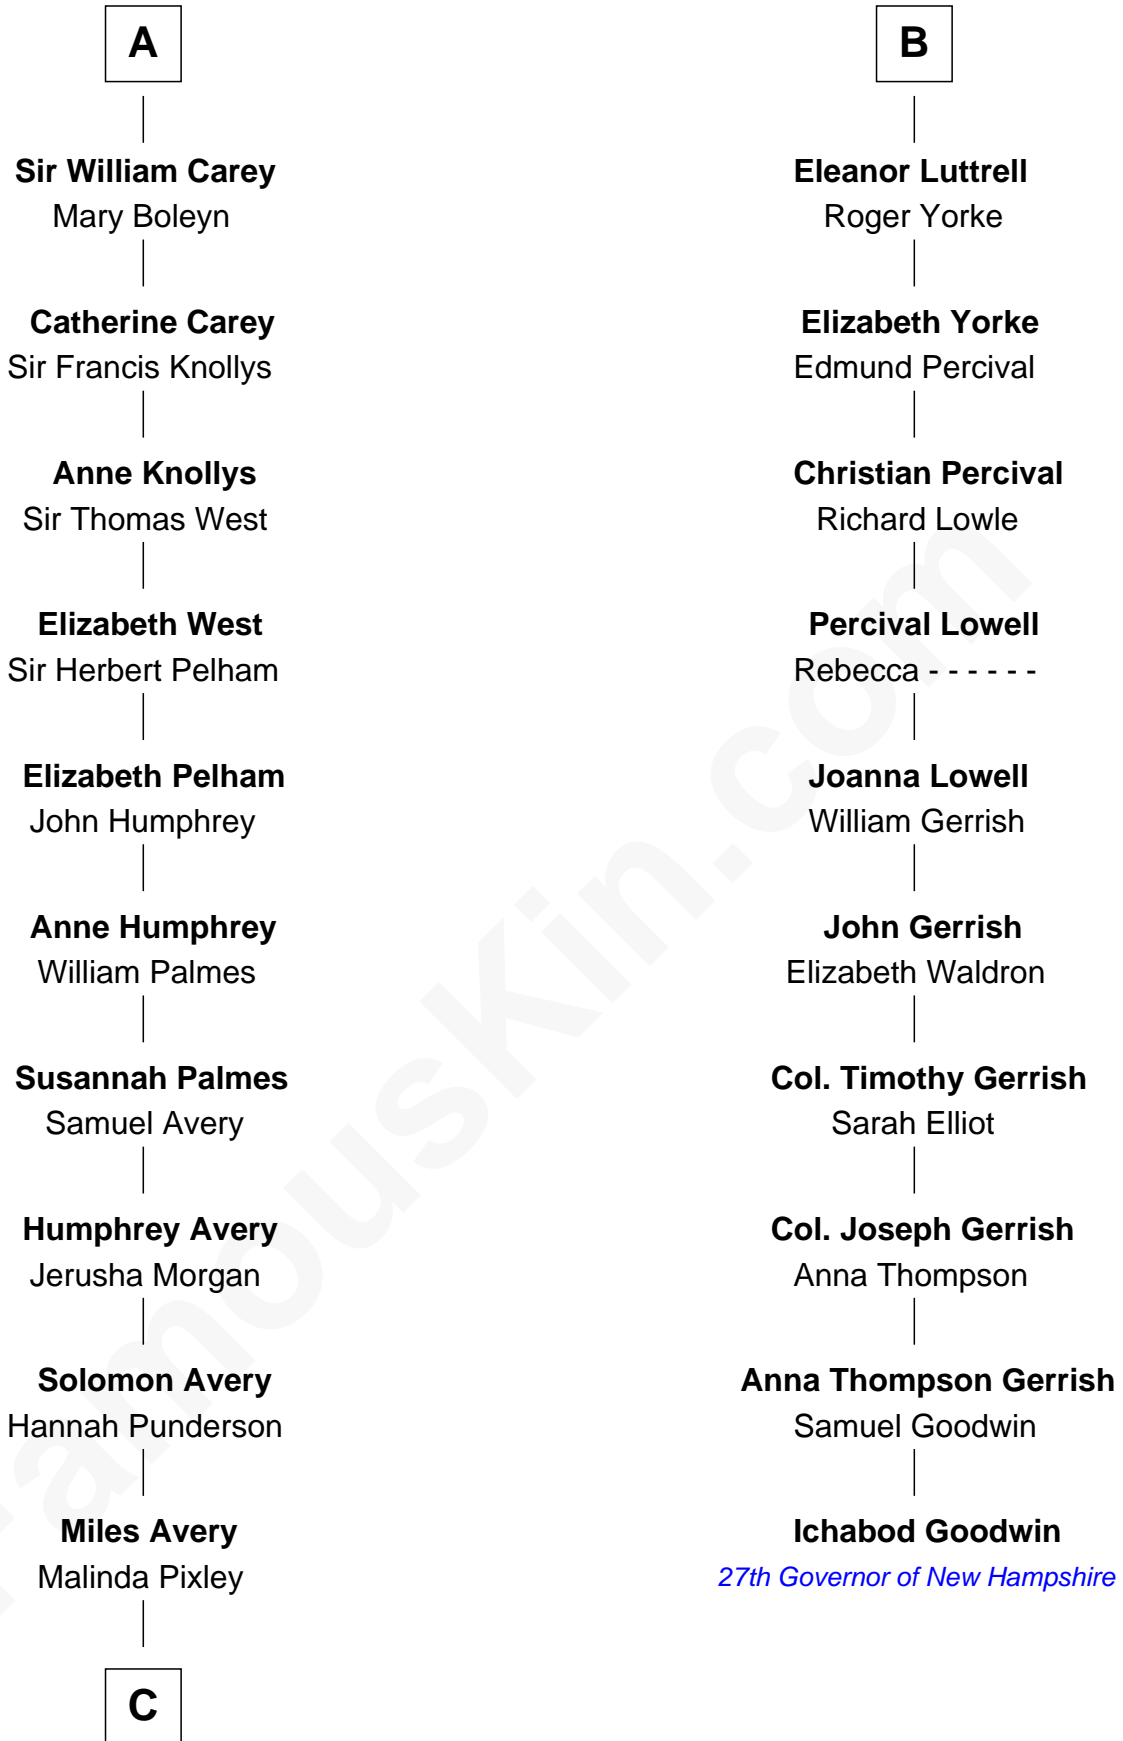

FamousKin.com Relationship Chart of

Nelson Rockefeller

41st U.S. Vice-President

16th cousin 5 times removed of

Ichabod Goodwin

27th Governor of New Hampshire

C

—
Lucy Avery

Godfrey Lewis Rockefeller

—
William Avery Rockefeller

Eliza Davison

—
John Davison Rockefeller

Laura Celestia Spelman

—
John Davison Rockefeller

Abby Greene Aldrich

—
Nelson Rockefeller

41st U.S. Vice-President

FamousKin.com