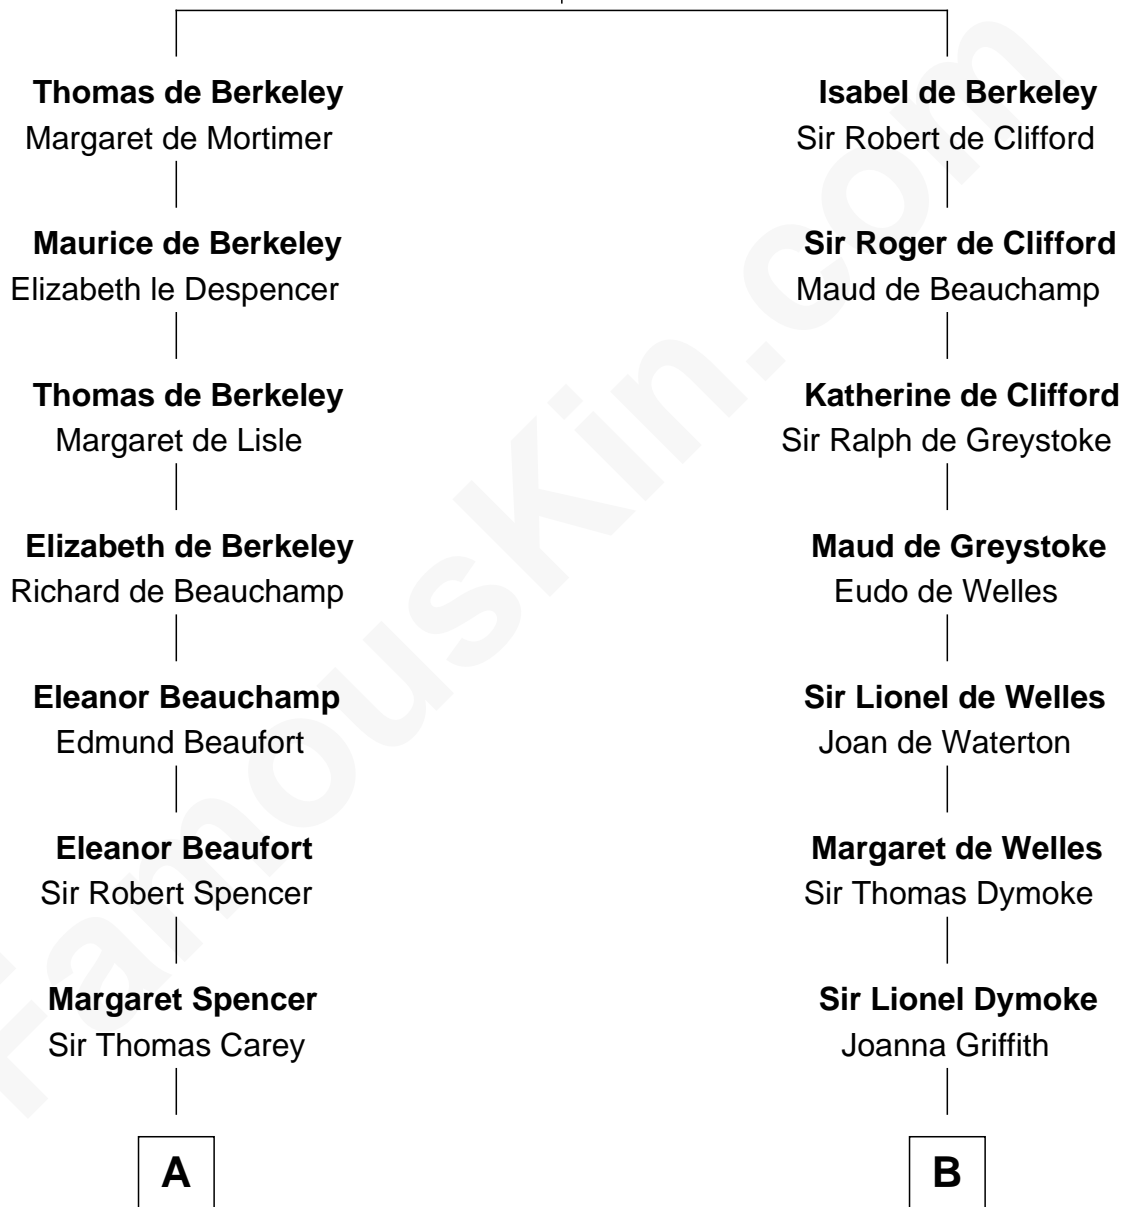

# FamousKin.com Relationship Chart of

**Nelson Rockefeller**

*41st U.S. Vice-President*

17th cousin 4 times removed of

**Ichabod Goodwin**

*27th Governor of New Hampshire*

**Sir Maurice de Berkeley**

Eve la Zouche

**C**

—  
**Lucy Avery**

Godfrey Lewis Rockefeller

—  
**William Avery Rockefeller**

Eliza Davison

—  
**John Davison Rockefeller**

Laura Celestia Spelman

—  
**John Davison Rockefeller**

Abby Greene Aldrich

—  
**Nelson Rockefeller**

*41st U.S. Vice-President*