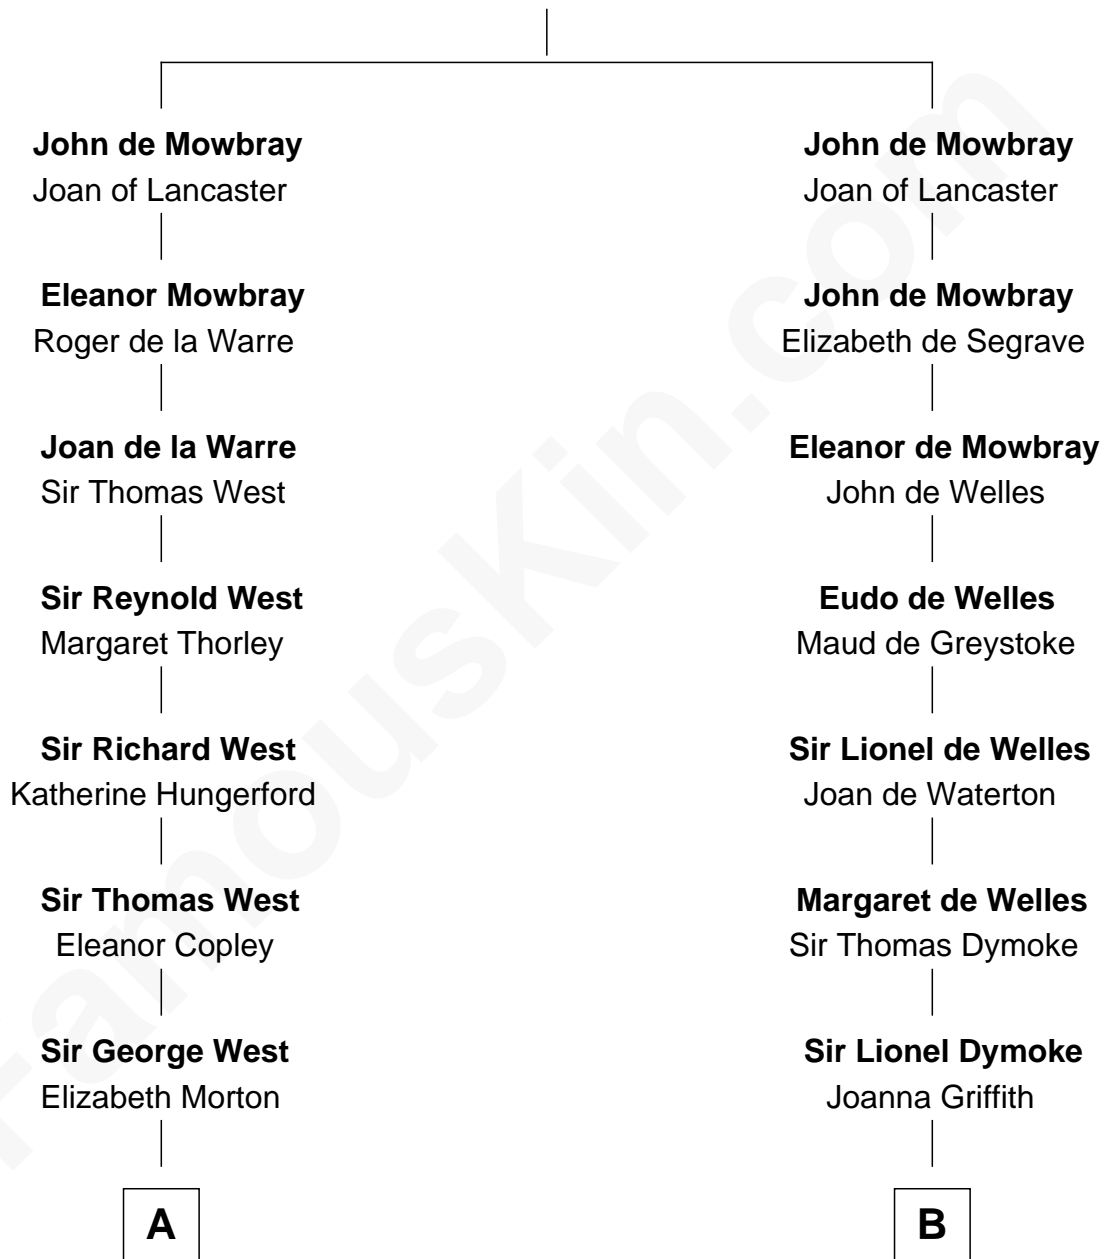

FamousKin.com

Relationship Chart of

Nelson Rockefeller

41st U.S. Vice-President

17th cousin 3 times removed of

Ichabod Goodwin

27th Governor of New Hampshire

Sir John de Mowbray

Aline de Braiose

C

|
William Avery Rockefeller

Eliza Davison

|
John Davison Rockefeller

Laura Celestia Spelman

|
John Davison Rockefeller

Abby Greene Aldrich

|
Nelson Rockefeller

41st U.S. Vice-President

FamousKin.com