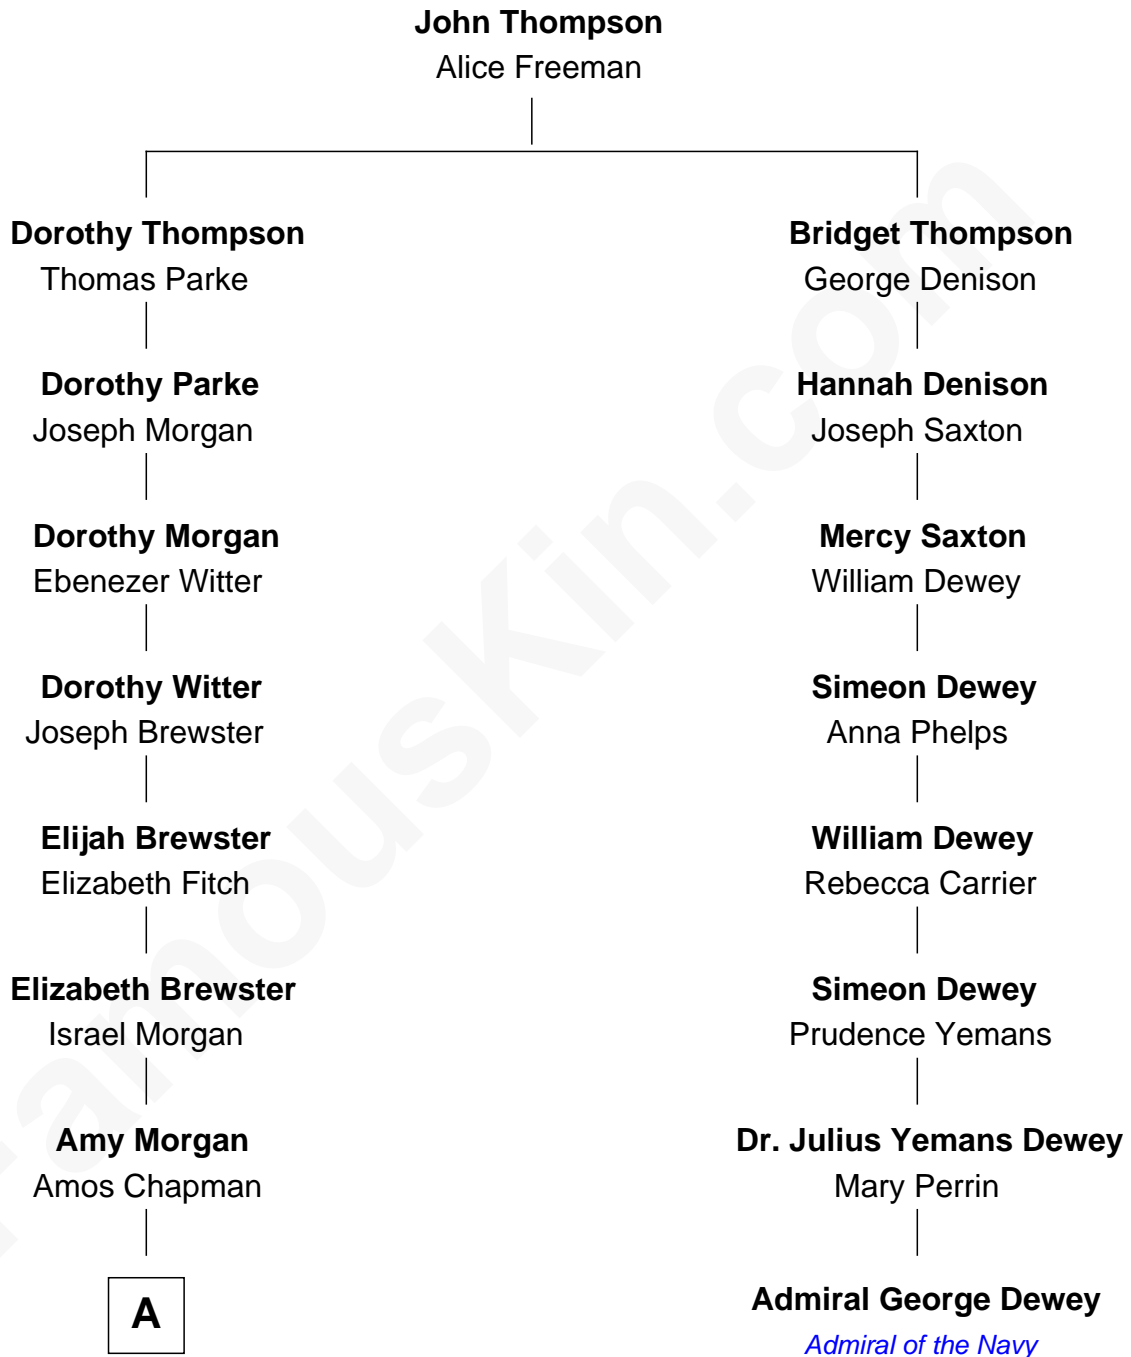

# FamousKin.com Relationship Chart of

**Nelson Rockefeller**

*41st U.S. Vice-President*

7th cousin 3 times removed of

**Admiral George Dewey**

*Admiral of the Navy*

**A**

Francis Morgan Chapman

Lucy Anne Truman

Abby Pearce Truman Chapman

Nelson Wilmarth Aldrich

Abby Greene Aldrich

John Davison Rockefeller

**Nelson Rockefeller**

*41st U.S. Vice-President*

FamousKin.com