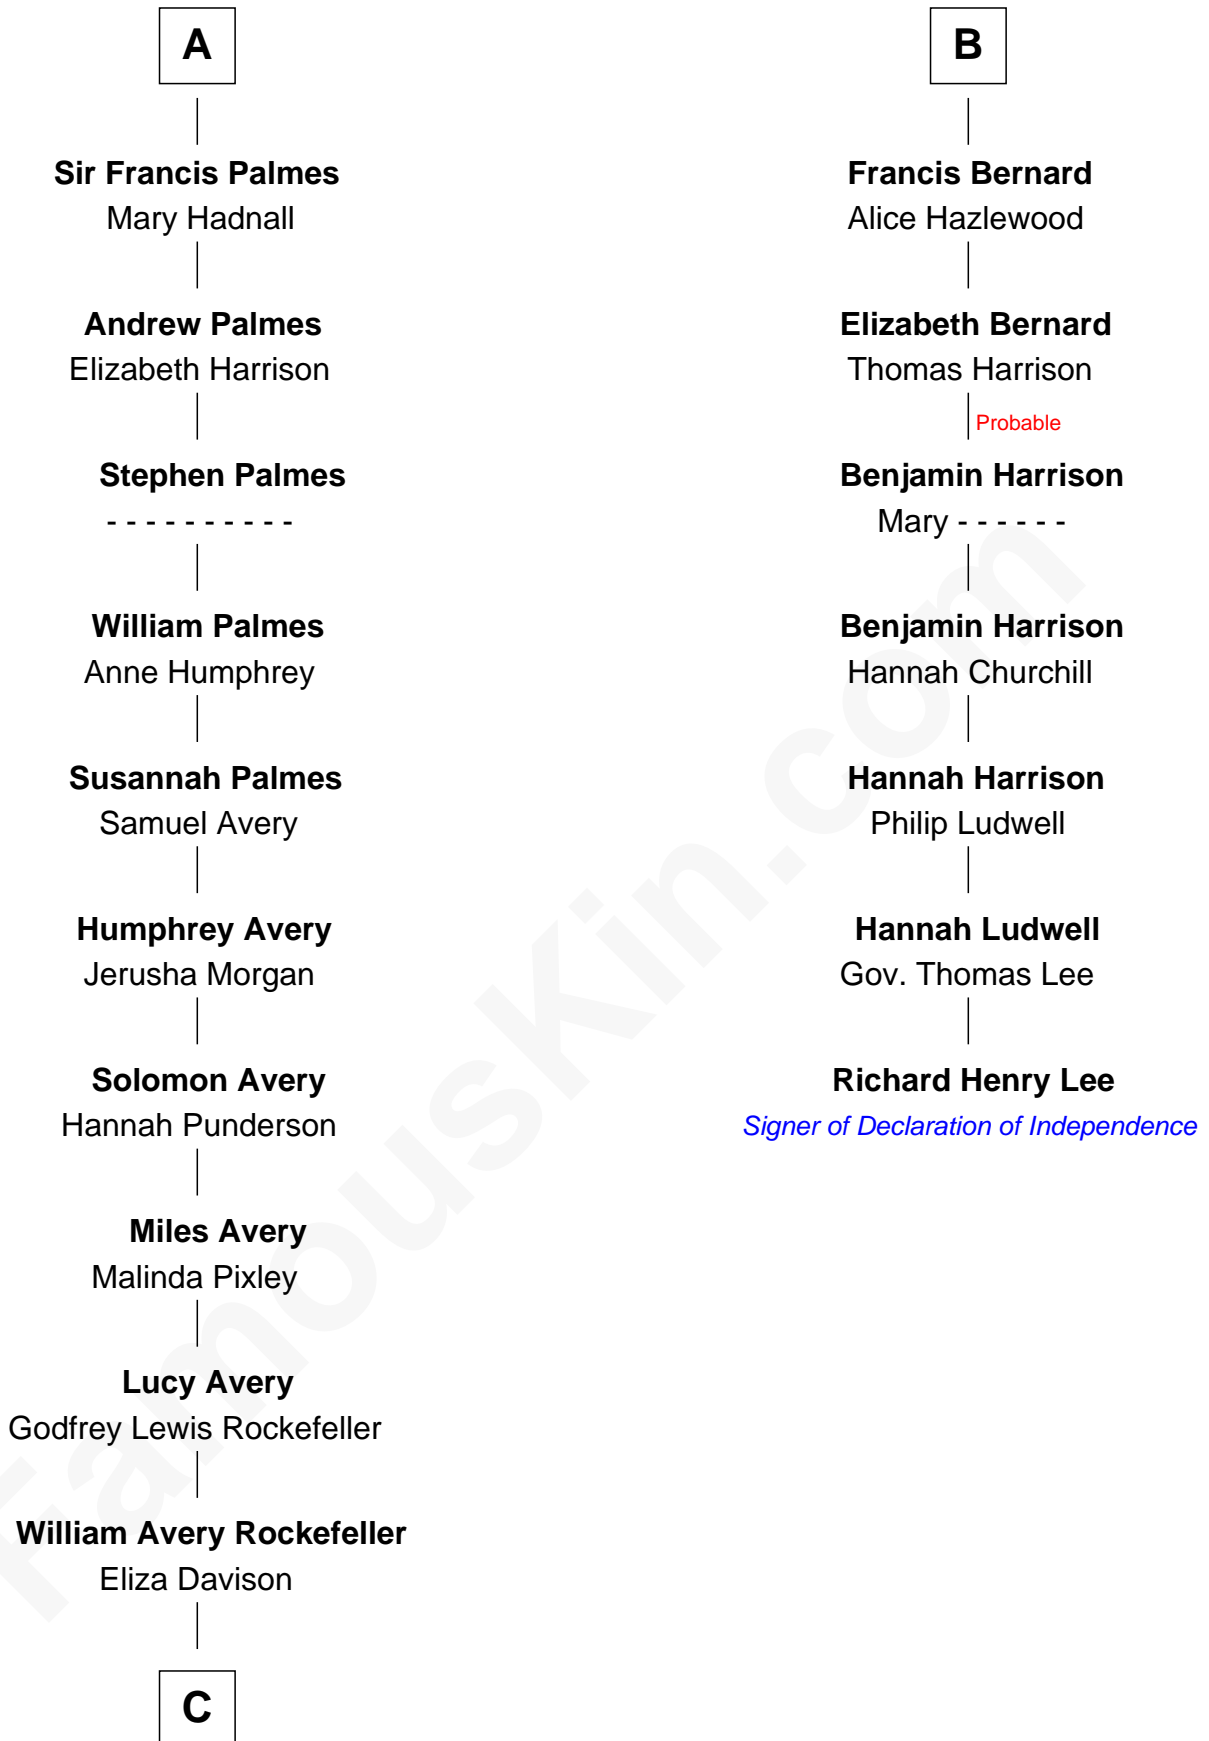

FamousKin.com Relationship Chart of

Nelson Rockefeller

41st U.S. Vice-President

13th cousin 6 times removed of

Richard Henry Lee

Signer of the Declaration of Independence

Sir Thomas de Beauchamp

Katherine de Mortimer

Sir William Beauchamp

Joan Fitzalan

Joan Beauchamp

James Butler

Elizabeth Butler

John Talbot

Ann Talbot

Sir Henry Vernon

John Bernard

John Bernard

Margaret Daundelyn

John Bernard

Cecily Muscote

B

C

—
John Davison Rockefeller