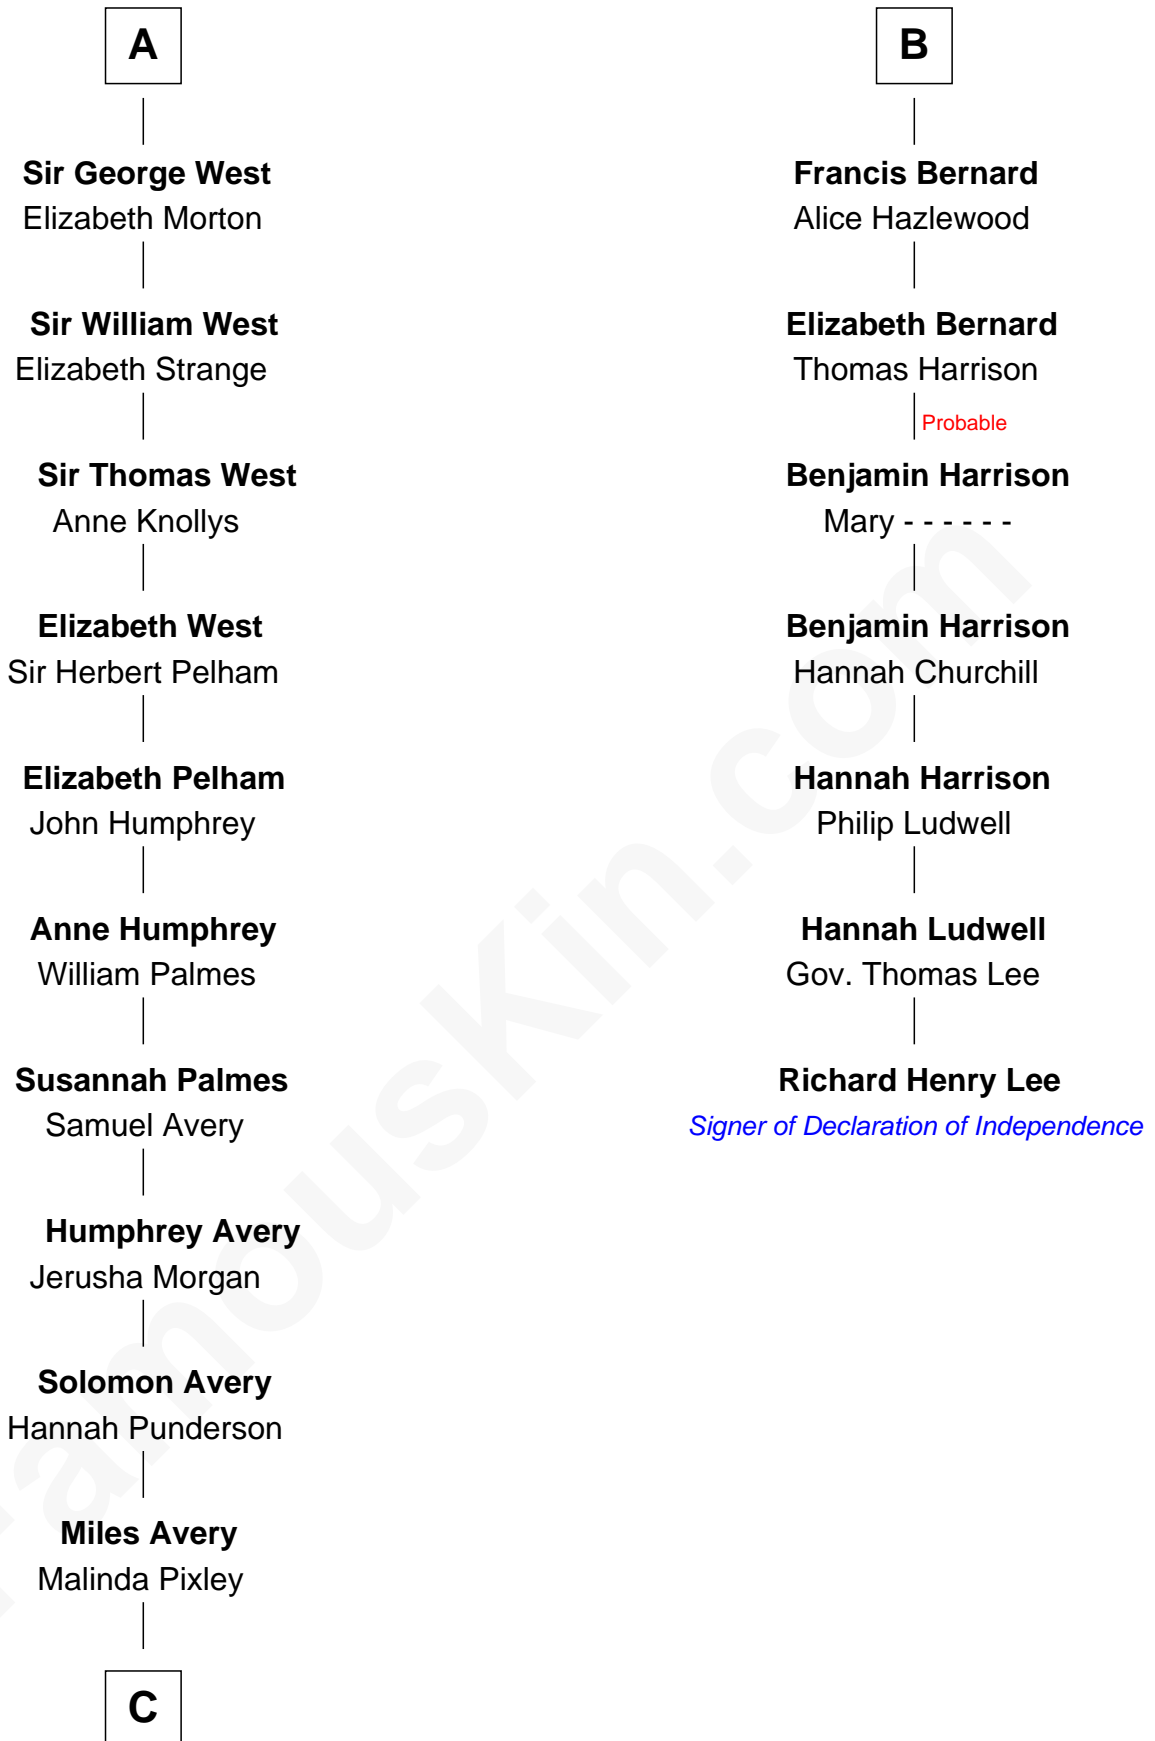

FamousKin.com
Relationship Chart of
Nelson Rockefeller
41st U.S. Vice-President

13th cousin 8 times removed of
Richard Henry Lee
Signer of the Declaration of Independence

C

—
Lucy Avery

Godfrey Lewis Rockefeller

—
William Avery Rockefeller

Eliza Davison

—
John Davison Rockefeller

Laura Celestia Spelman

—
John Davison Rockefeller

Abby Greene Aldrich

—
Nelson Rockefeller

41st U.S. Vice-President