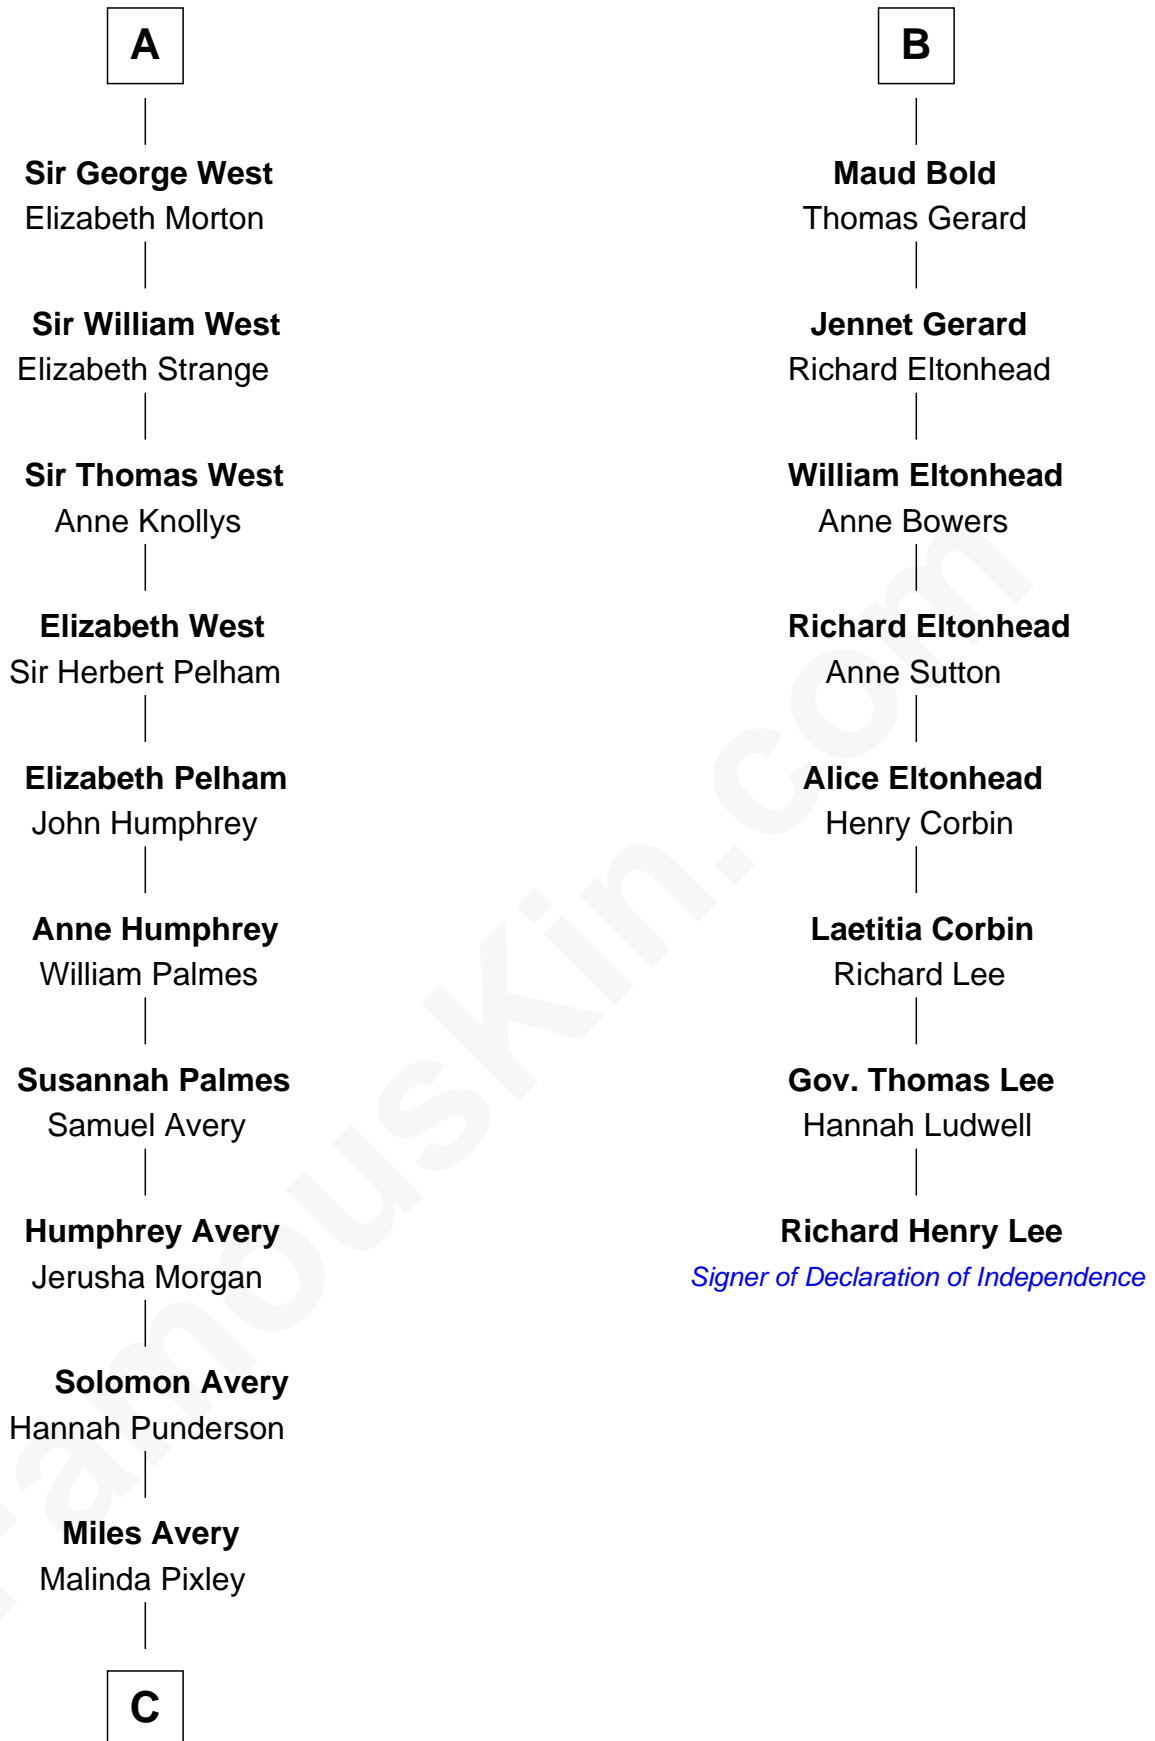

# FamousKin.com Relationship Chart of

**Nelson Rockefeller**

*41st U.S. Vice-President*

14th cousin 7 times removed of

**Richard Henry Lee**

*Signer of the Declaration of Independence*

**Sir Patrick de Chaworth**

Sir Thomas West

**Sir Reynold West**

Margaret Thorley

**Sir Richard West**

Katherine Hungerford

**Sir Thomas West**

Eleanor Copley

**A**

**Joan Goushill**

Sir Thomas Stanley

**Katherine Stanley**

Sir John Savage

**Dulcia Savage**

Sir Henry Bold

**B**

**C**

—  
**Lucy Avery**

Godfrey Lewis Rockefeller

—  
**William Avery Rockefeller**

Eliza Davison

—  
**John Davison Rockefeller**

Laura Celestia Spelman

—  
**John Davison Rockefeller**

Abby Greene Aldrich