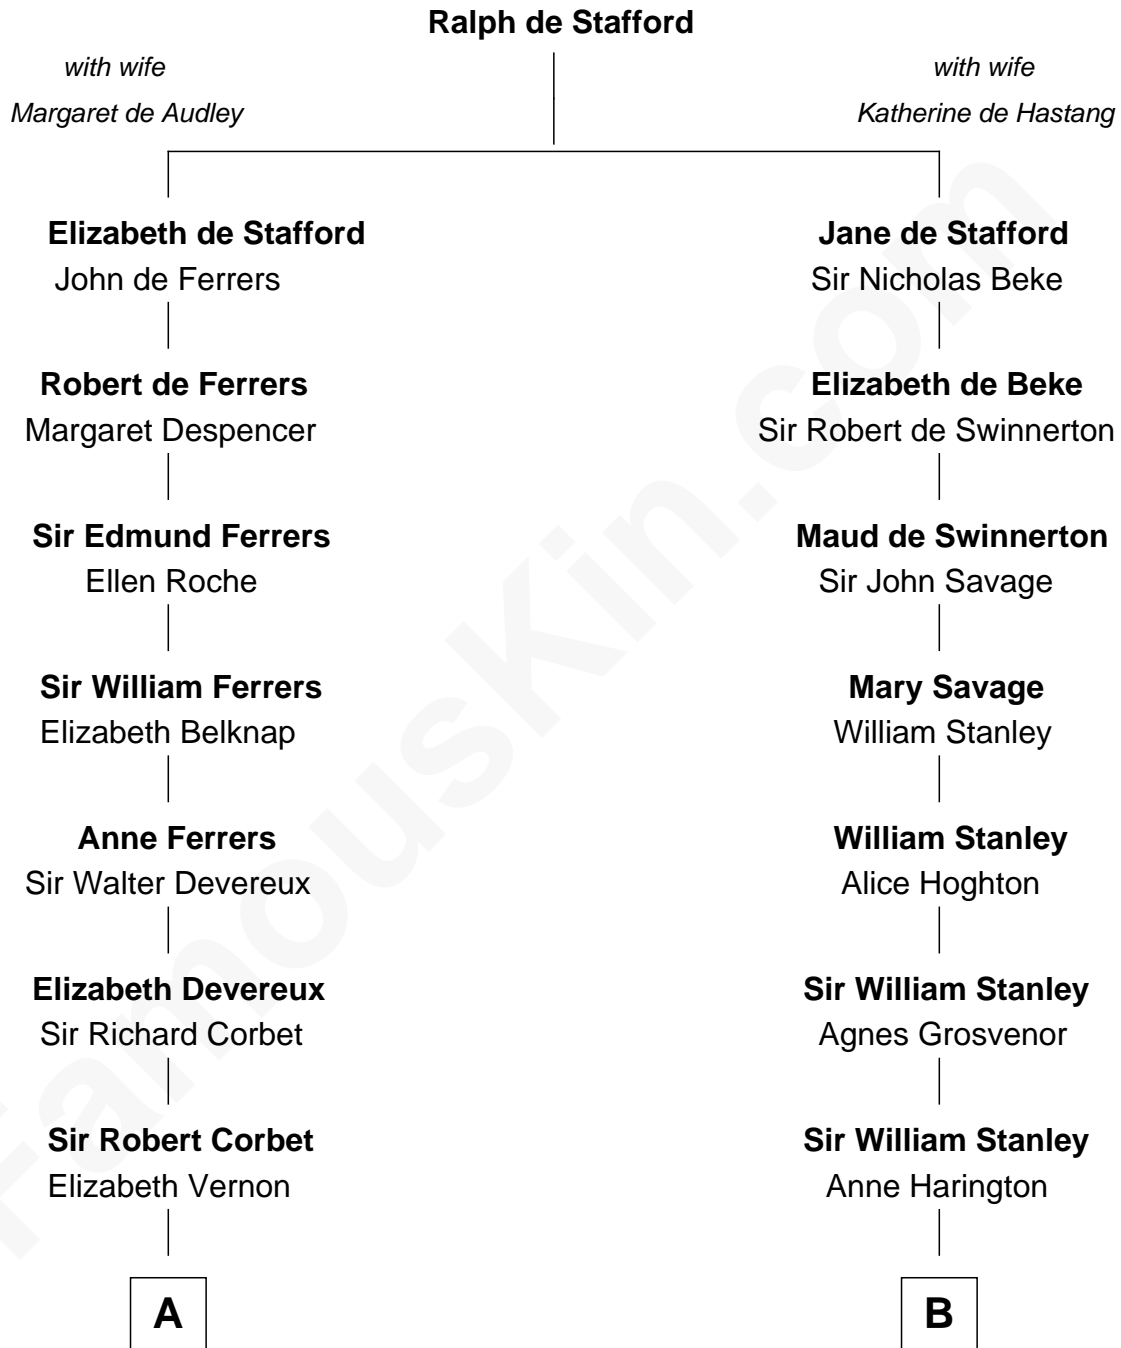

**FamousKin.com**  
**Relationship Chart of**  
**Nelson Rockefeller**  
*41st U.S. Vice-President*

**13th cousin 8 times removed of**

**Richard Henry Lee**  
*Signer of the Declaration of Independence*

**C**

—  
**Lucy Avery**

Godfrey Lewis Rockefeller

—  
**William Avery Rockefeller**

Eliza Davison

—  
**John Davison Rockefeller**

Laura Celestia Spelman

—  
**John Davison Rockefeller**

Abby Greene Aldrich

—  
**Nelson Rockefeller**

*41st U.S. Vice-President*

FamousKin.com