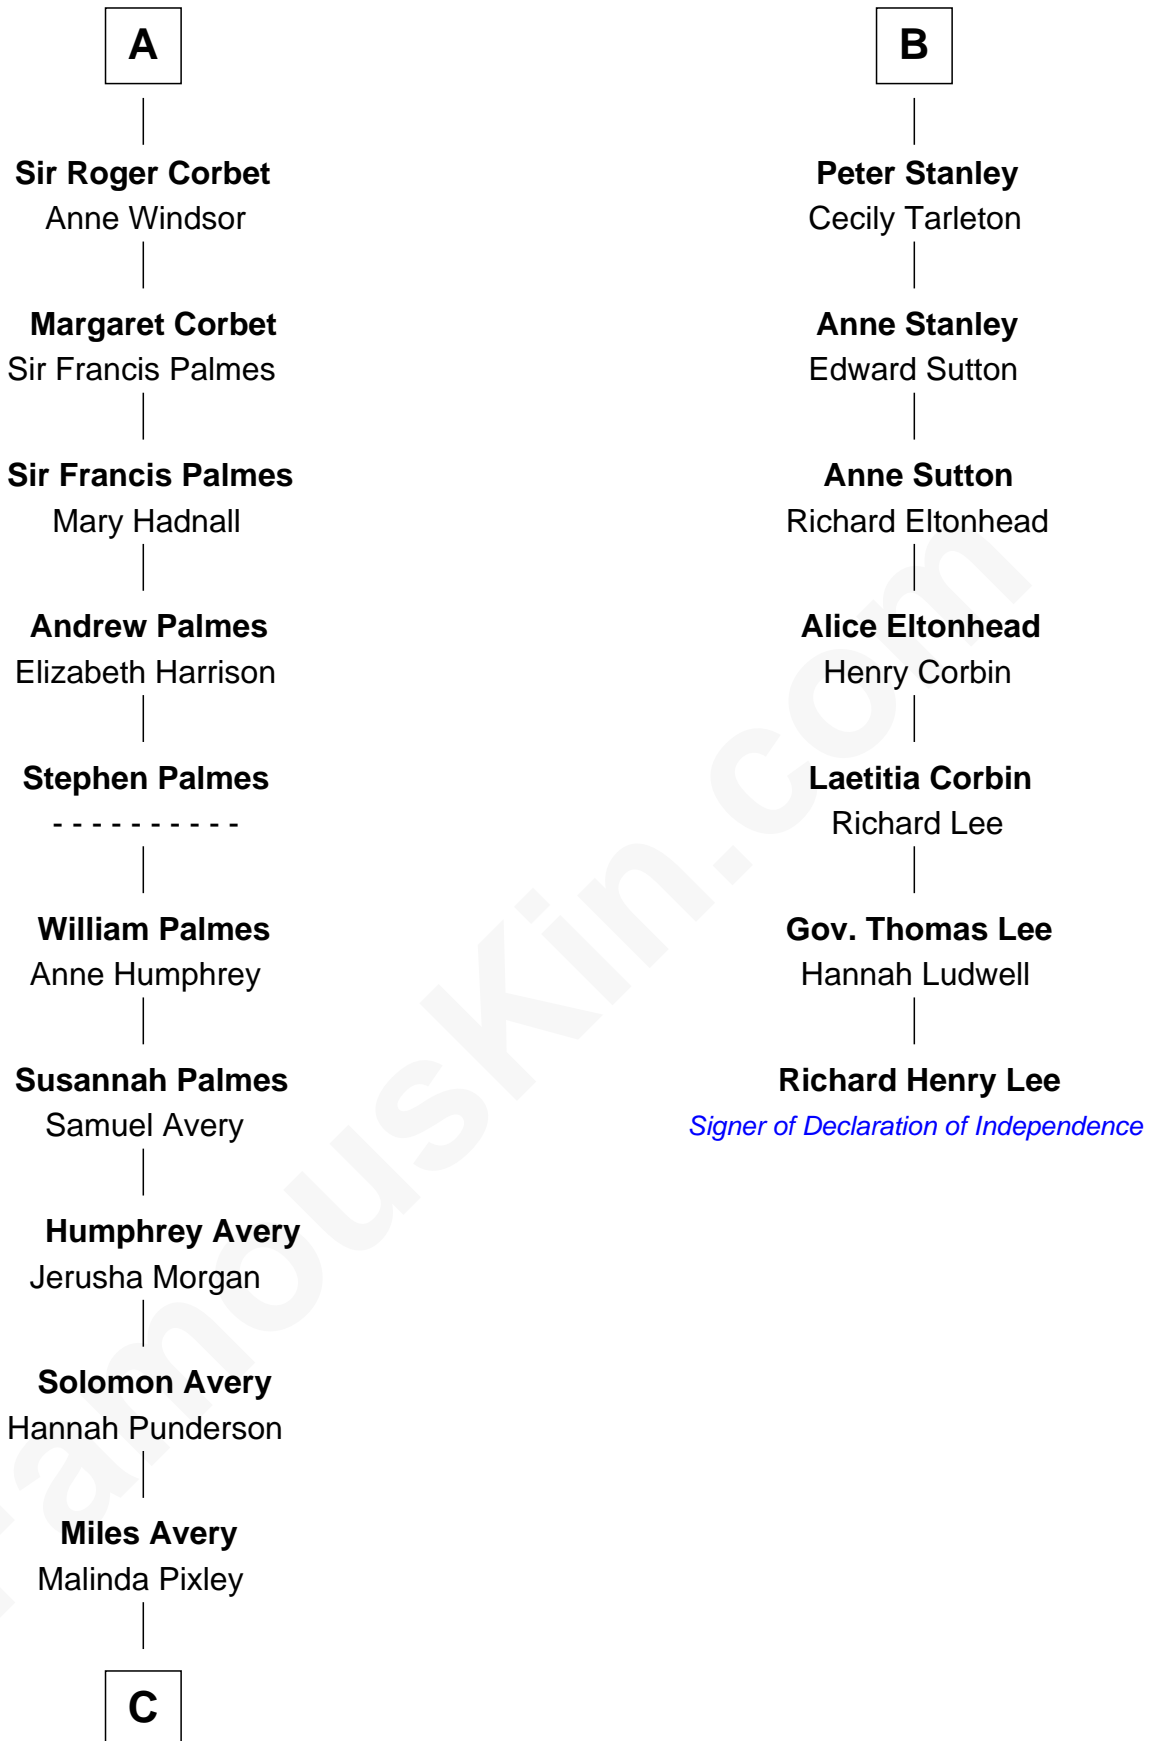

**FamousKin.com**  
**Relationship Chart of**  
**Nelson Rockefeller**  
*41st U.S. Vice-President*

**13th cousin 8 times removed of**

**Richard Henry Lee**  
*Signer of the Declaration of Independence*

**C**

—  
**Lucy Avery**

Godfrey Lewis Rockefeller

—  
**William Avery Rockefeller**

Eliza Davison

—  
**John Davison Rockefeller**

Laura Celestia Spelman

—  
**John Davison Rockefeller**

Abby Greene Aldrich

—  
**Nelson Rockefeller**

*41st U.S. Vice-President*

FamousKin.com