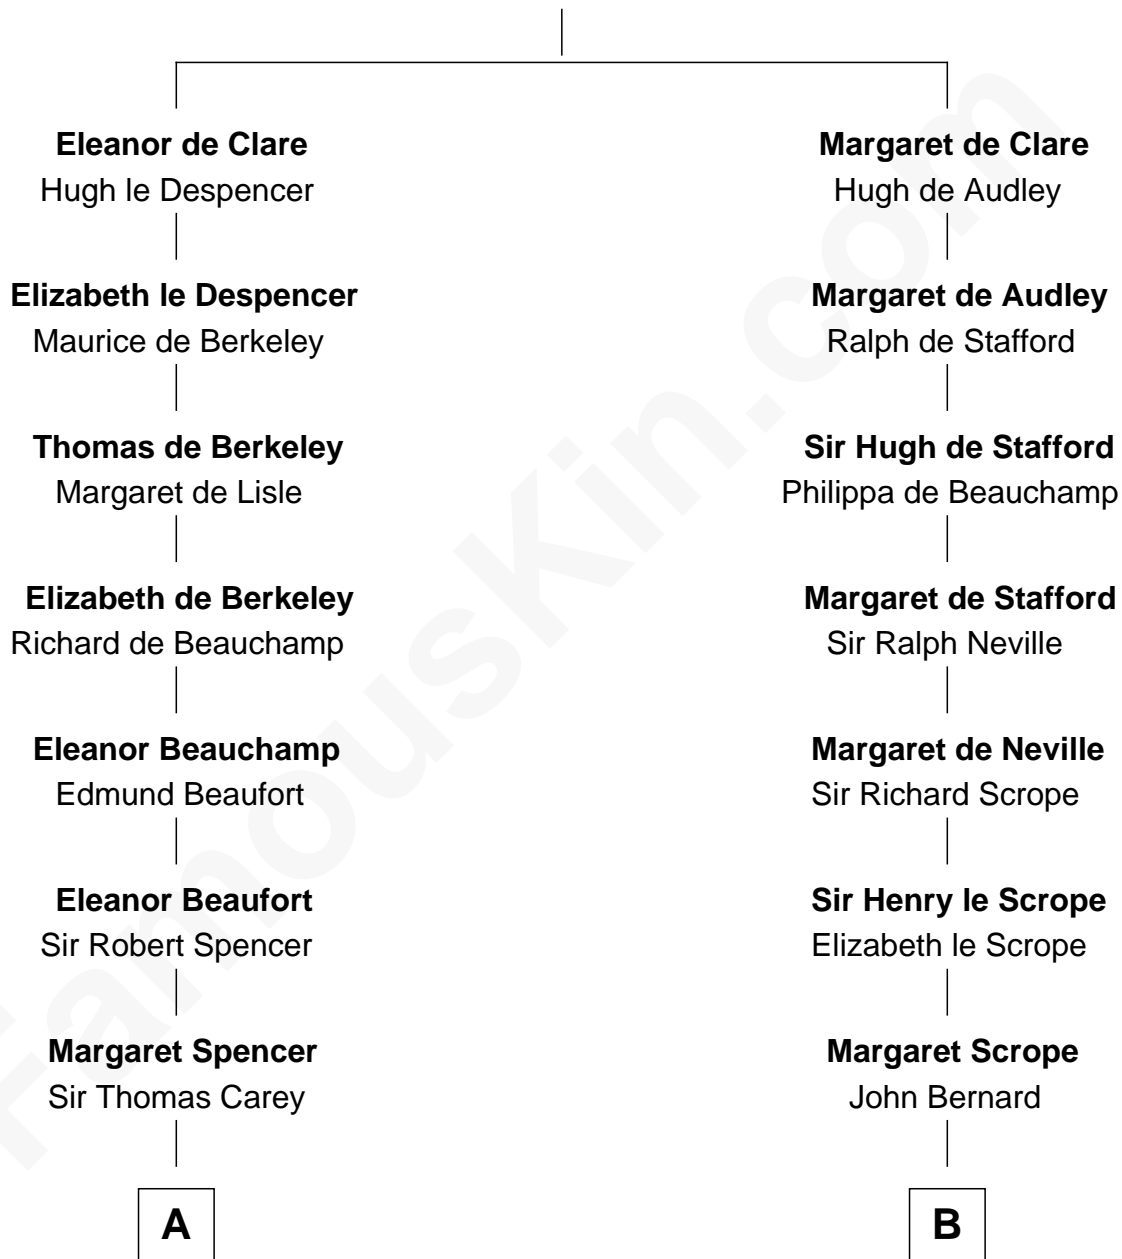

FamousKin.com Relationship Chart of

Nelson Rockefeller

41st U.S. Vice-President

15th cousin 6 times removed of

Richard Henry Lee

Signer of the Declaration of Independence

Sir Gilbert de Clare

Joan of Acre

C

—
Lucy Avery

Godfrey Lewis Rockefeller

—
William Avery Rockefeller

Eliza Davison

—
John Davison Rockefeller

Laura Celestia Spelman

—
John Davison Rockefeller

Abby Greene Aldrich

—
Nelson Rockefeller

41st U.S. Vice-President

FamousKin.com