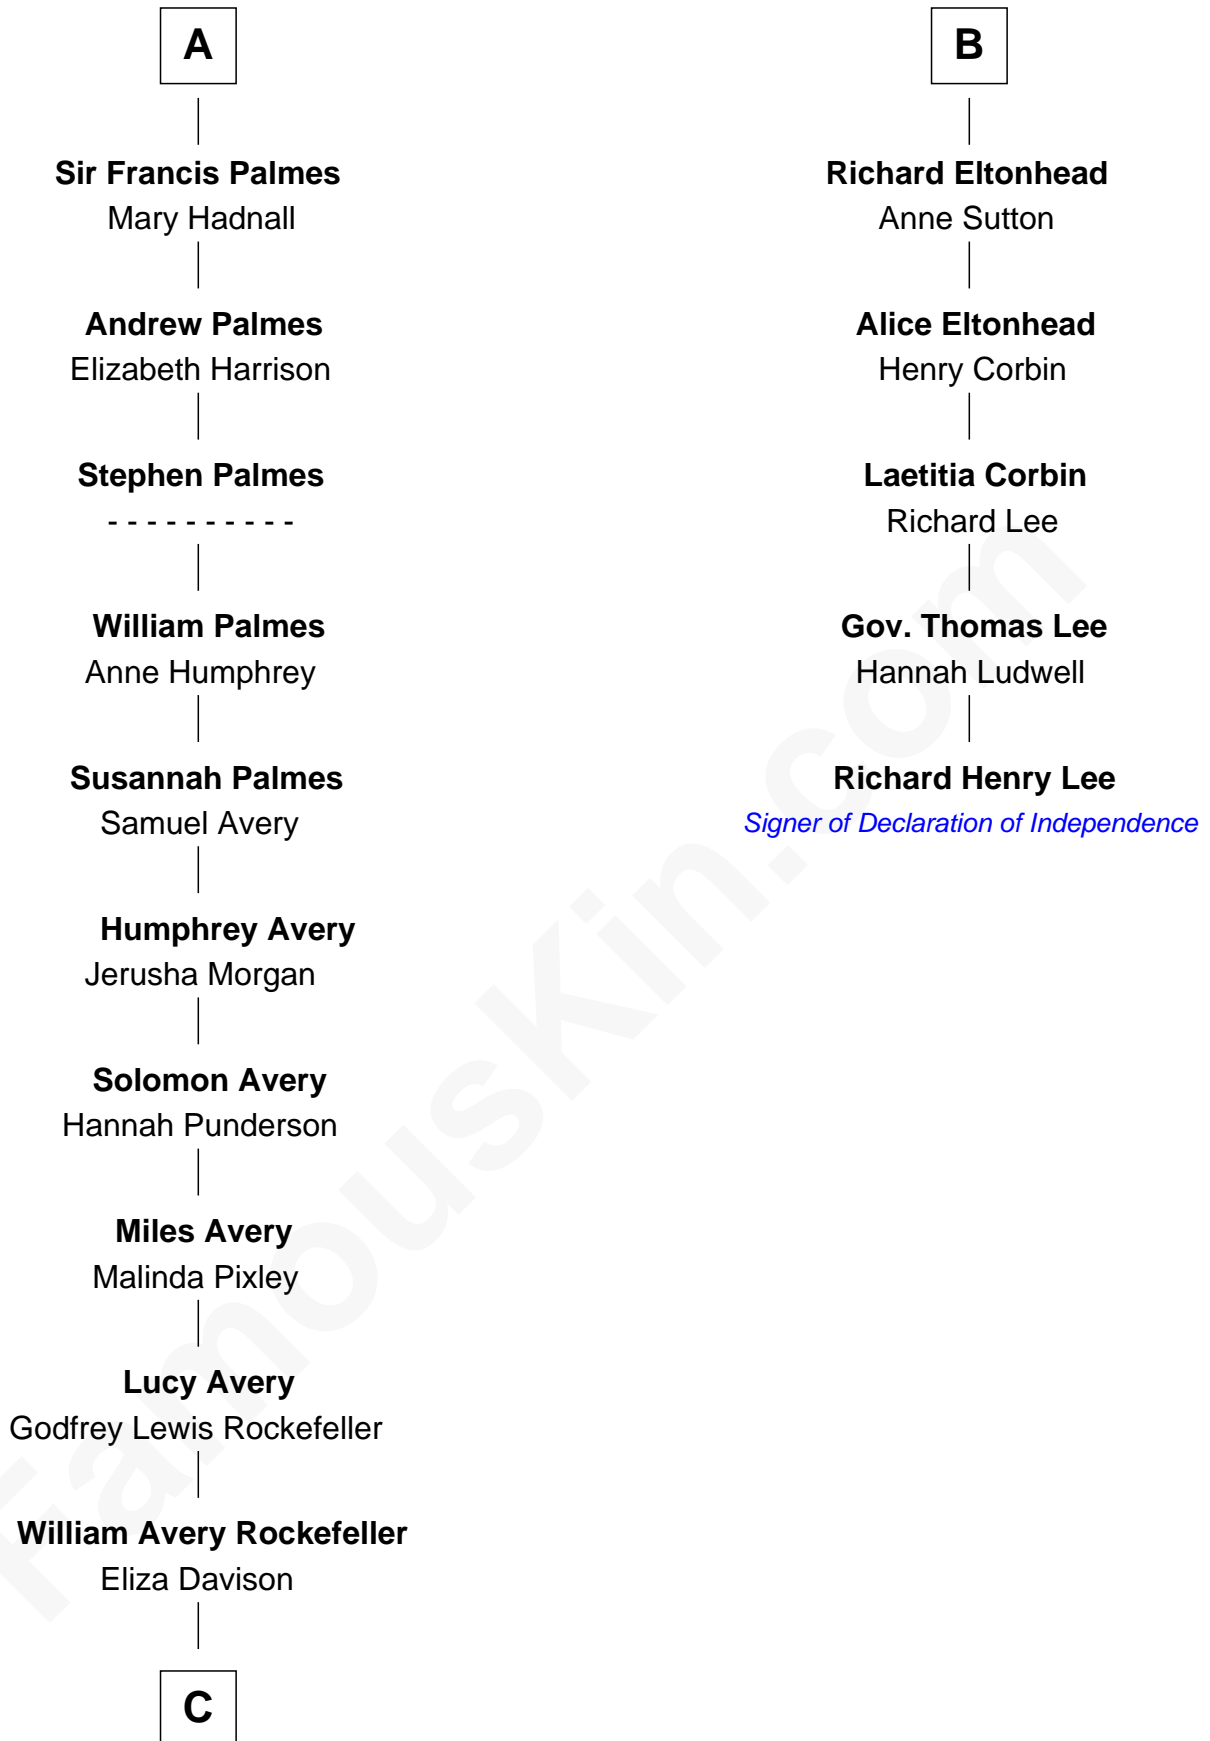

# FamousKin.com Relationship Chart of

**Nelson Rockefeller**

*41st U.S. Vice-President*

11th cousin 8 times removed of

**Richard Henry Lee**

*Signer of the Declaration of Independence*

**Sir Richard Fitzalan**

Elizabeth de Bohun

C

John Davison Rockefeller

Laura Celestia Spelman

John Davison Rockefeller

Abby Greene Aldrich

Nelson Rockefeller

*41st U.S. Vice-President*