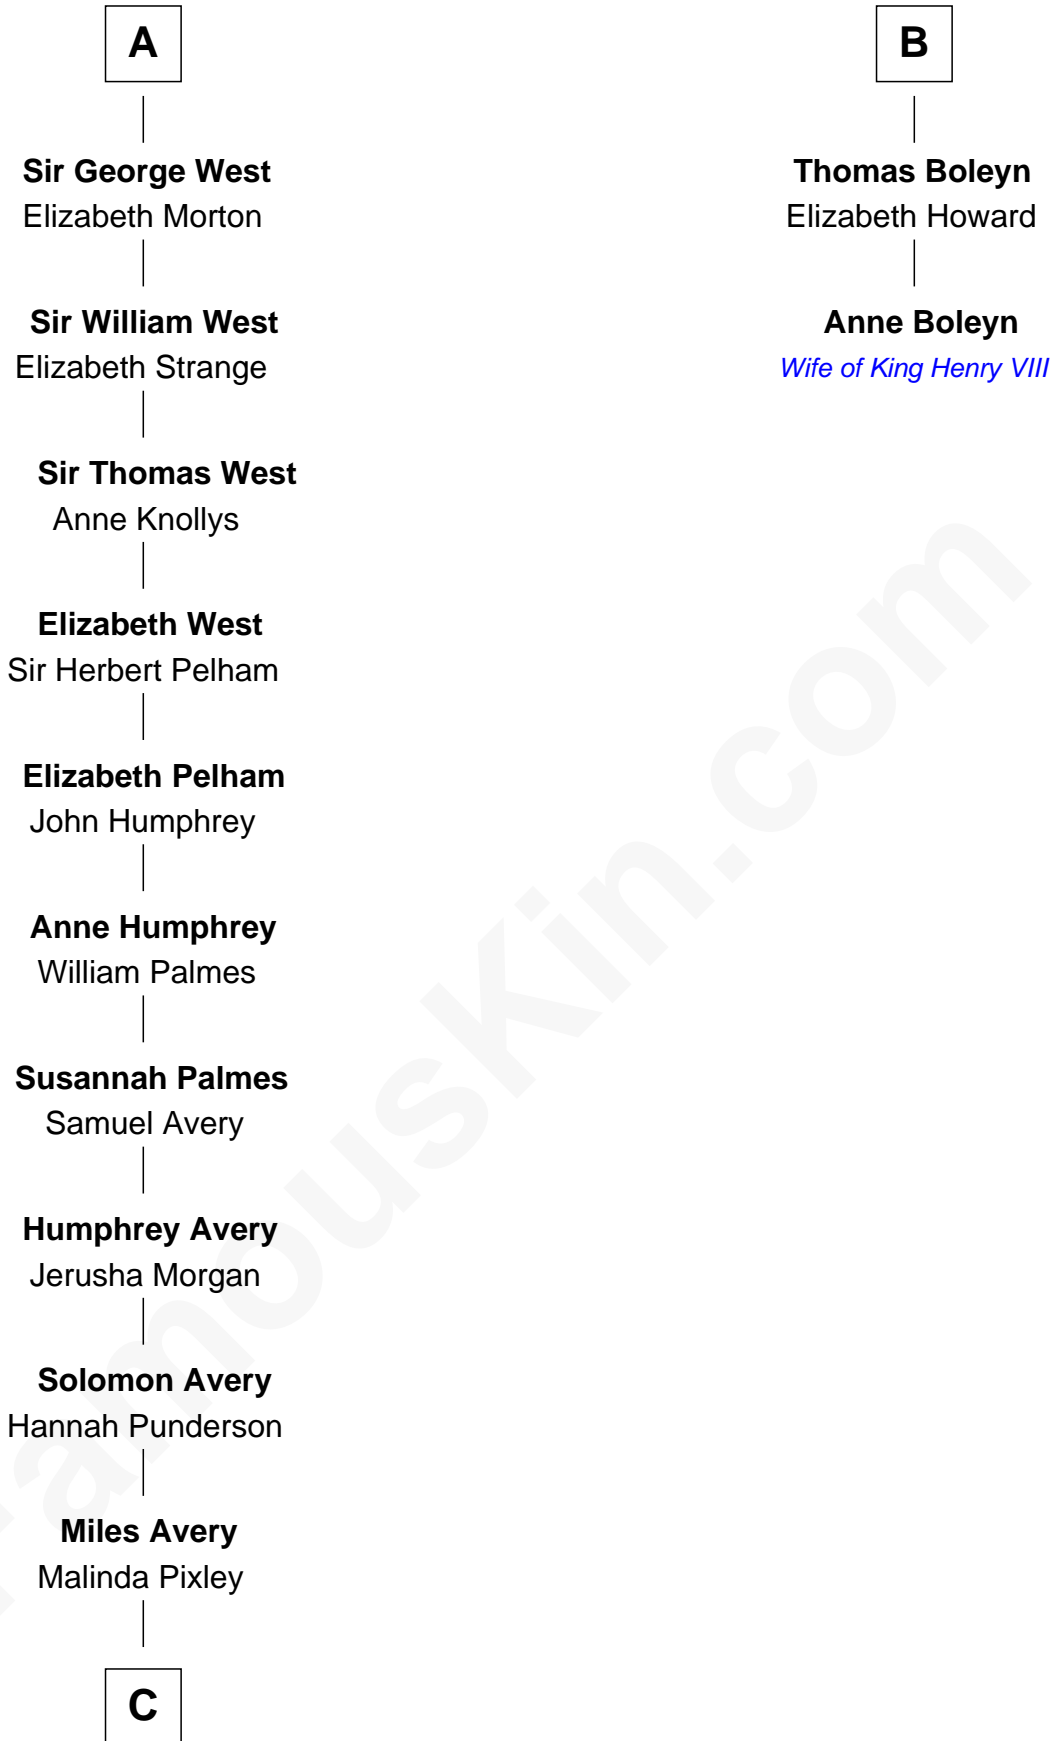

# FamousKin.com Relationship Chart of

**Nelson Rockefeller**

*41st U.S. Vice-President*

8th cousin 13 times removed of

**Anne Boleyn**

*2nd Wife of King Henry VIII*

**John IV le Strange**

Joan de Somery

**C**

—  
**Lucy Avery**

Godfrey Lewis Rockefeller

—  
**William Avery Rockefeller**

Eliza Davison

—  
**John Davison Rockefeller**

Laura Celestia Spelman

—  
**John Davison Rockefeller**

Abby Greene Aldrich

—  
**Nelson Rockefeller**

*41st U.S. Vice-President*

FamousKin.com