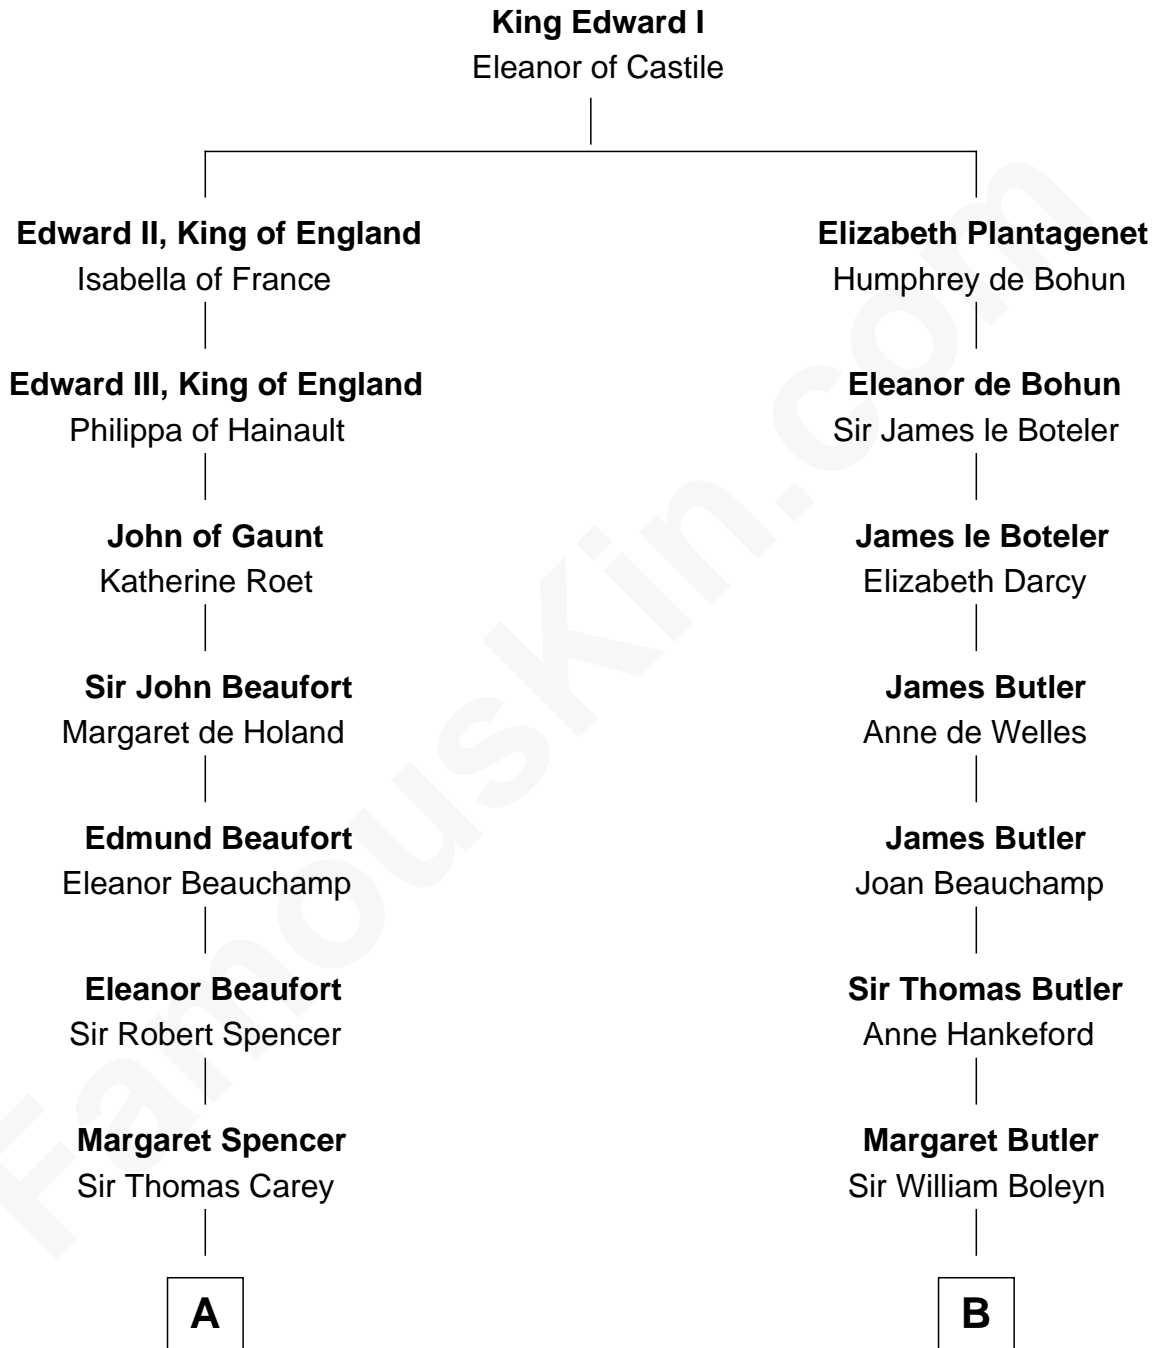

# FamousKin.com Relationship Chart of

**Nelson Rockefeller**

*41st U.S. Vice-President*

8th cousin 13 times removed of

**Anne Boleyn**

*2nd Wife of King Henry VIII*

**C**

—  
**Lucy Avery**

Godfrey Lewis Rockefeller

—  
**William Avery Rockefeller**

Eliza Davison

—  
**John Davison Rockefeller**

Laura Celestia Spelman

—  
**John Davison Rockefeller**

Abby Greene Aldrich

—  
**Nelson Rockefeller**

*41st U.S. Vice-President*

FamousKin.com