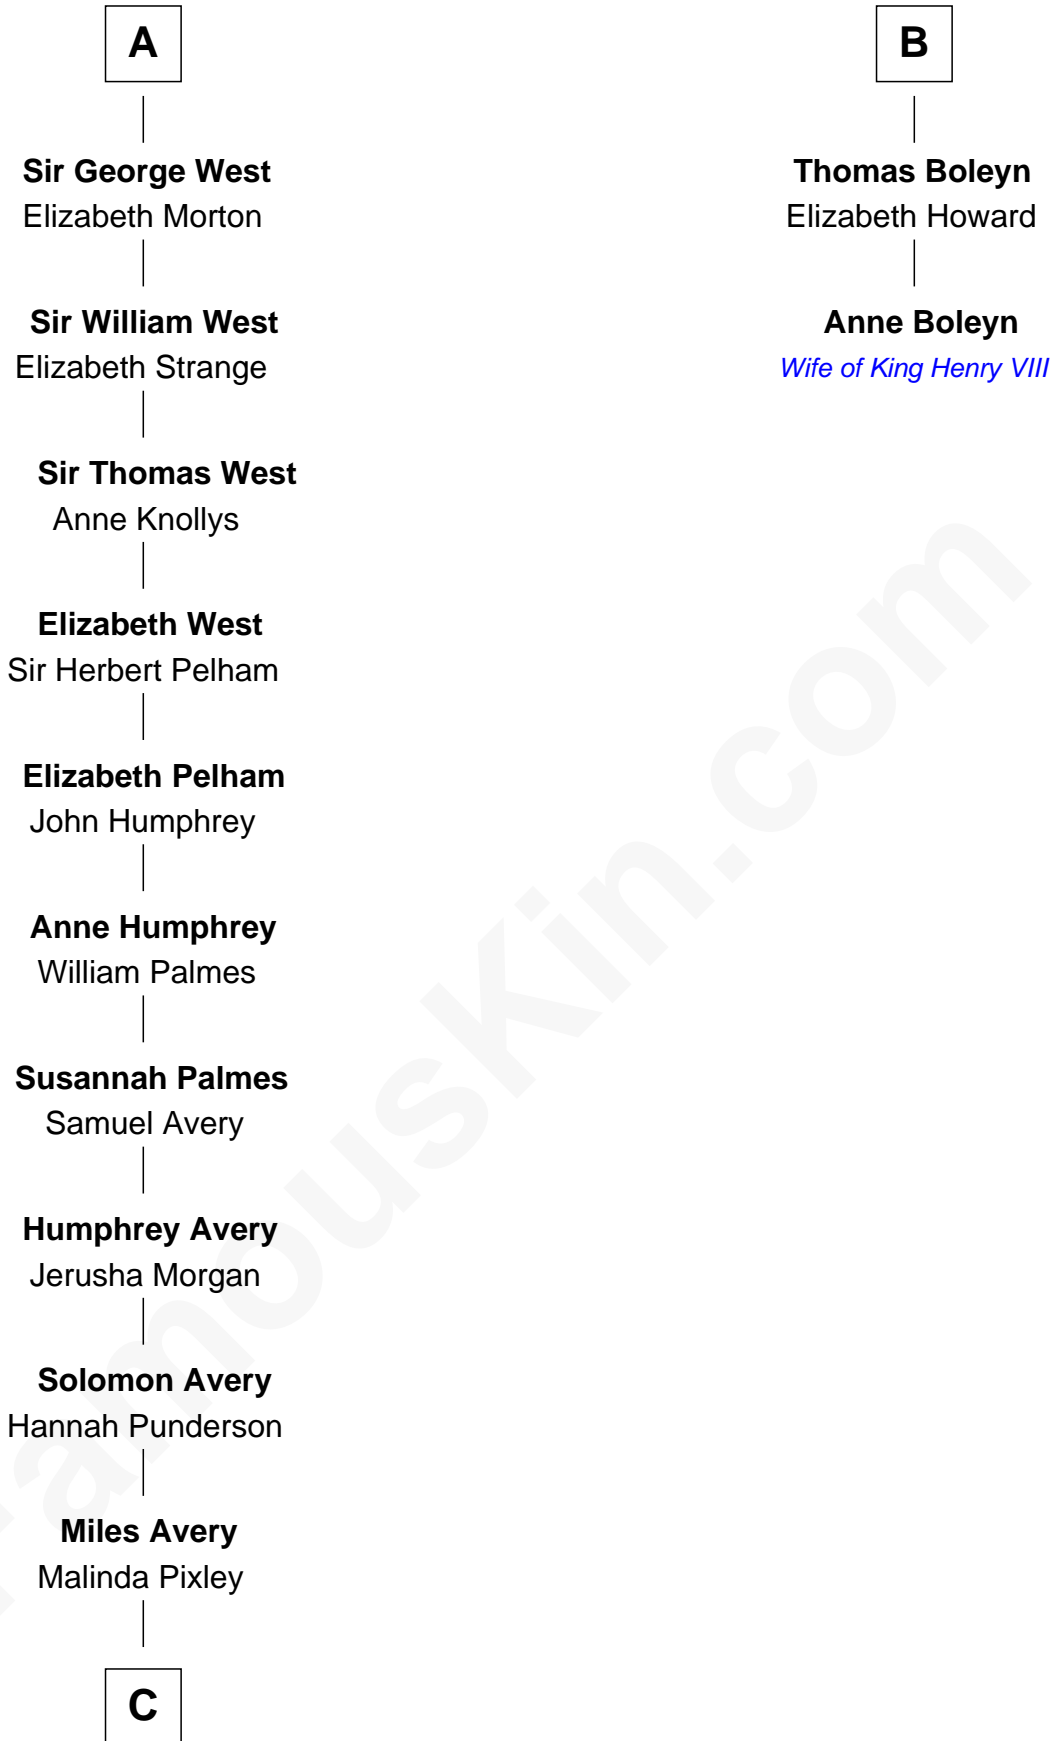

FamousKin.com
Relationship Chart of
Nelson Rockefeller
41st U.S. Vice-President

8th cousin 13 times removed of

Anne Boleyn
2nd Wife of King Henry VIII

Sir Patrick de Chaworth
 Isabella de Beauchamp

Maud de Chaworth
 Henry Plantagenet

Joan of Lancaster
 John de Mowbray

Eleanor Mowbray
 Roger de la Warre

Joan de la Warre
 Sir Thomas West

Sir Reynold West
 Margaret Thorley

Sir Richard West
 Katherine Hungerford

Sir Thomas West
 Eleanor Copley

A

Maud de Chaworth
 Henry Plantagenet

Eleanor Plantagenet
 Richard Fitzalan

Sir Richard Fitzalan
 Elizabeth de Bohun

Joan Fitzalan
 Sir William Beauchamp

Joan Beauchamp
 James Butler

Sir Thomas Butler
 Anne Hankeford

Margaret Butler
 Sir William Boleyn

B

C

—
Lucy Avery

Godfrey Lewis Rockefeller

—
William Avery Rockefeller

Eliza Davison

—
John Davison Rockefeller