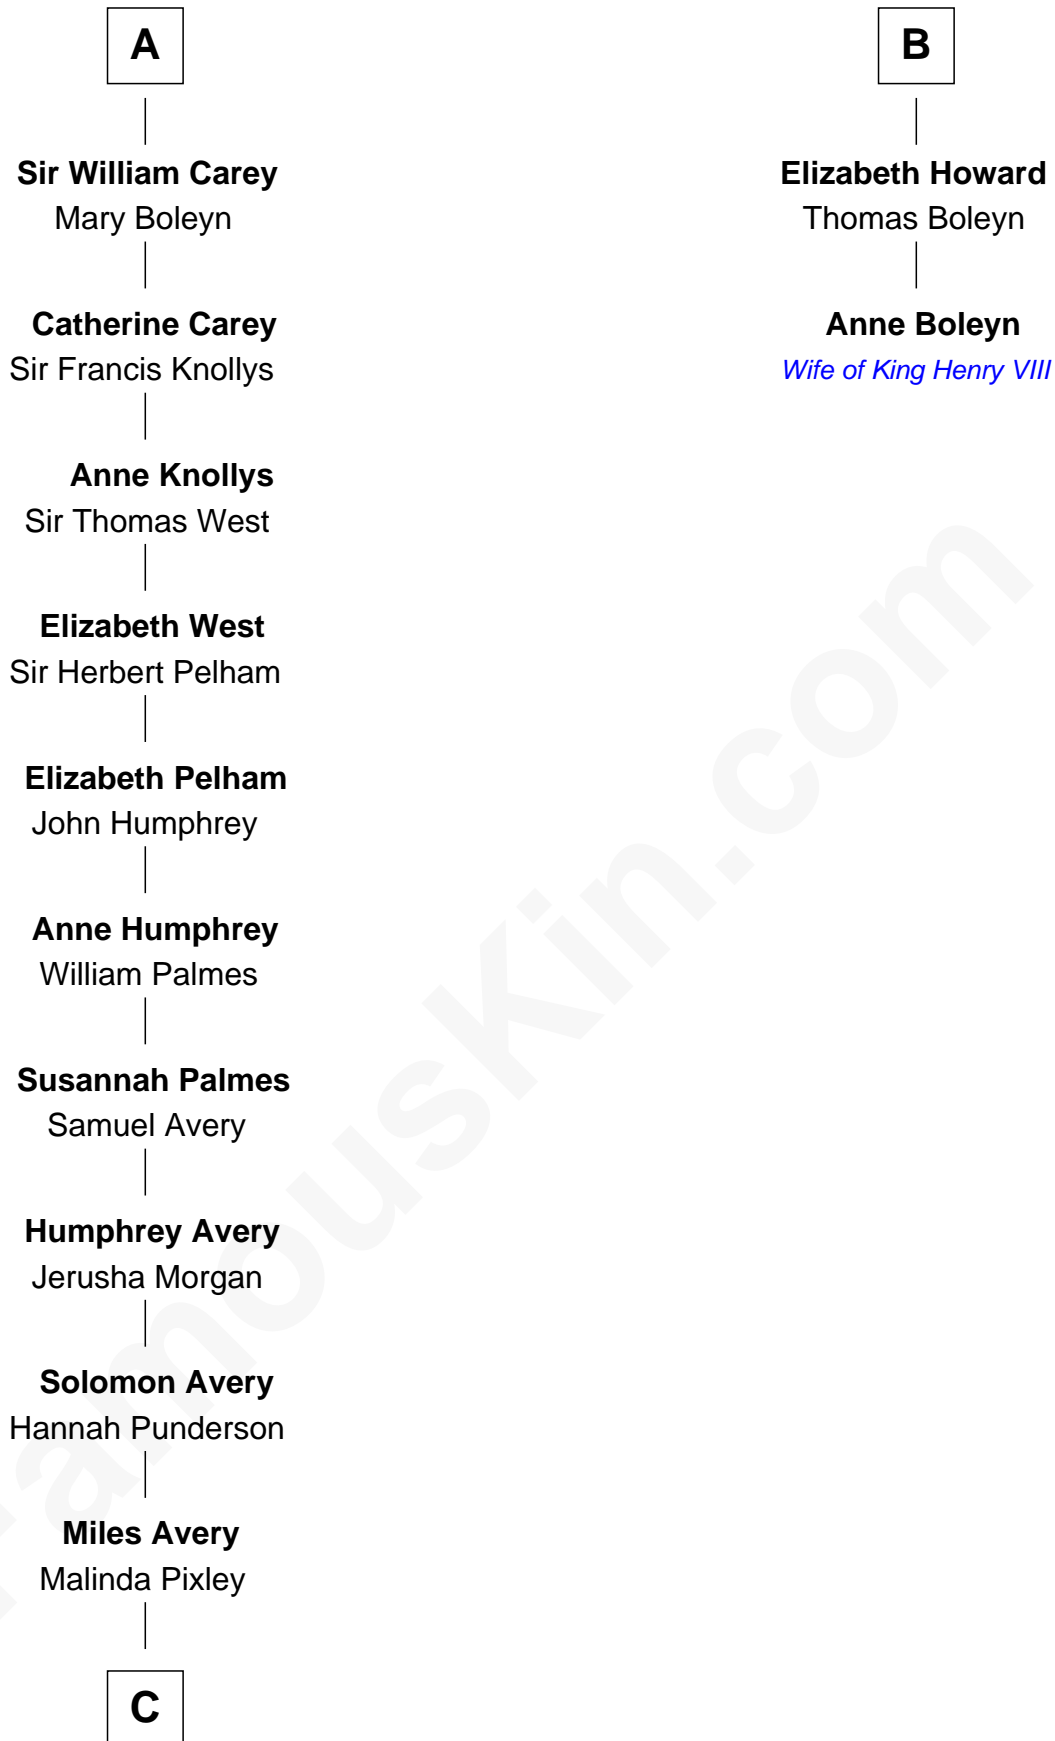

FamousKin.com Relationship Chart of

Nelson Rockefeller

41st U.S. Vice-President

8th cousin 13 times removed of

Anne Boleyn

2nd Wife of King Henry VIII

C

—
Lucy Avery

Godfrey Lewis Rockefeller

—
William Avery Rockefeller

Eliza Davison

—
John Davison Rockefeller

Laura Celestia Spelman

—
John Davison Rockefeller

Abby Greene Aldrich

—
Nelson Rockefeller

41st U.S. Vice-President

FamousKin.com