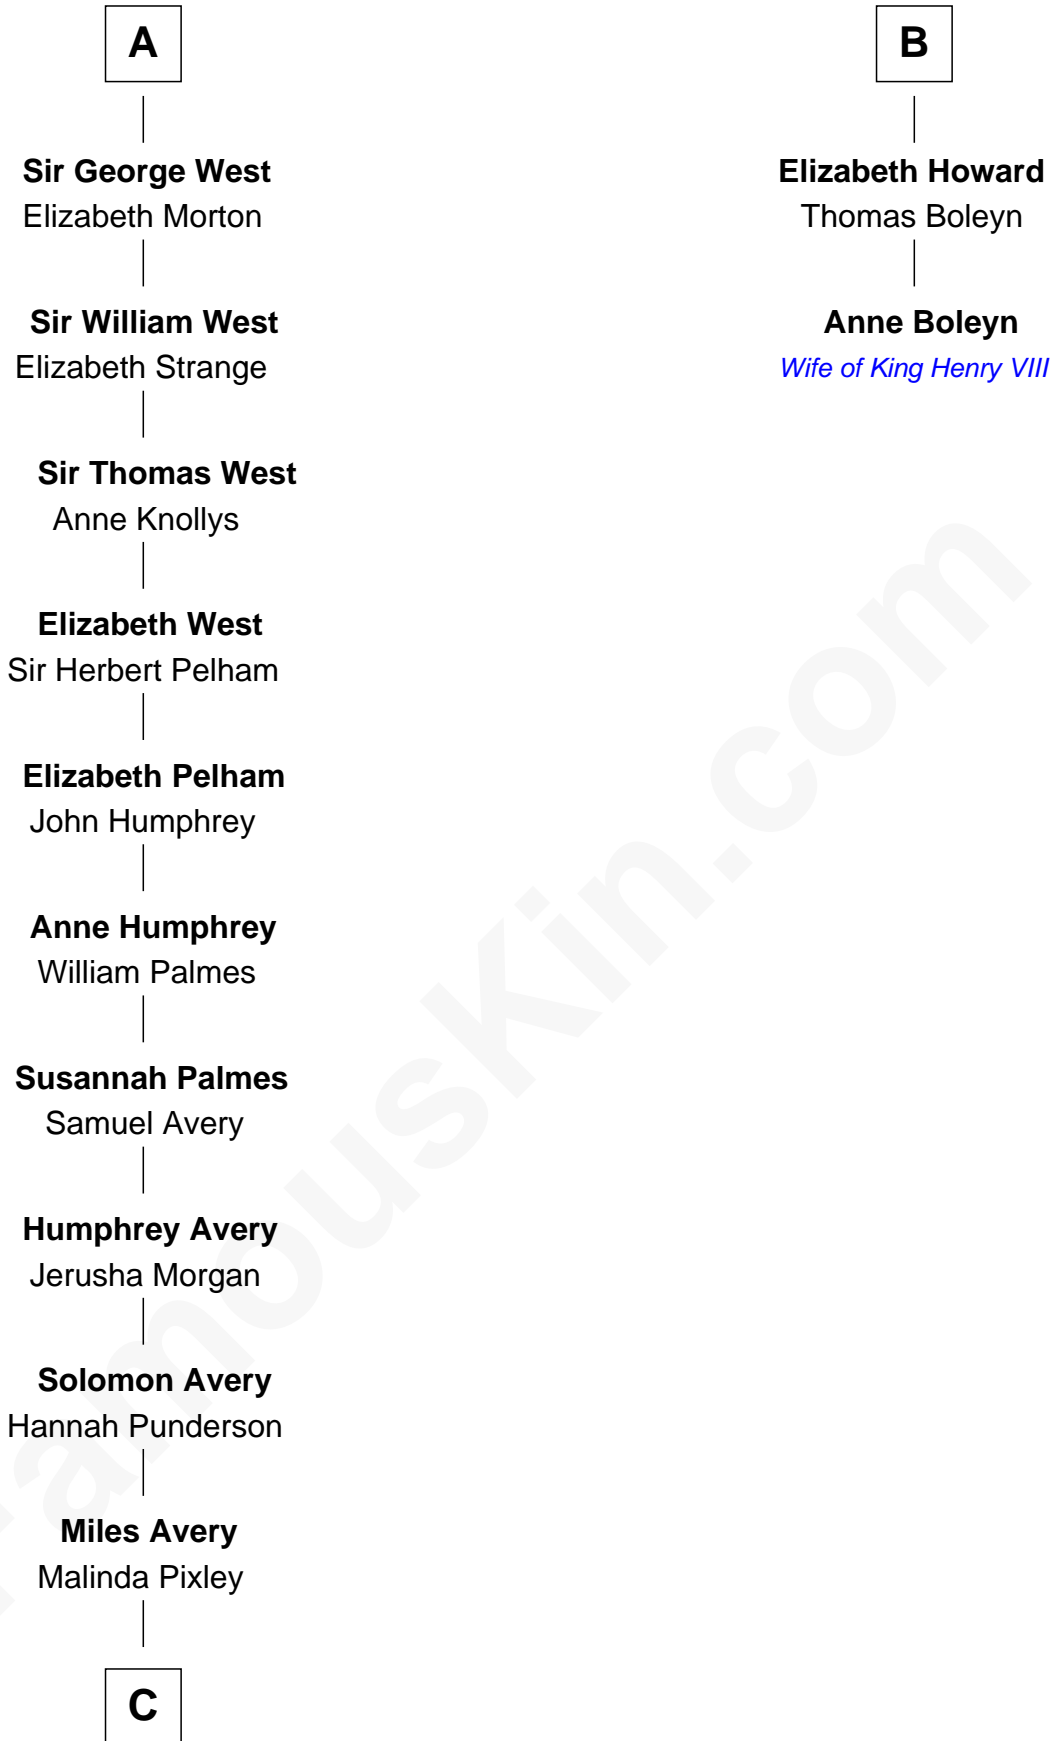

FamousKin.com

Relationship Chart of

Nelson Rockefeller

41st U.S. Vice-President

8th cousin 13 times removed of

Anne Boleyn

2nd Wife of King Henry VIII

Sir Roger de Mowbray

Sir Thomas West

Sir Reynold West

Margaret Thorley

Sir Richard West

Katherine Hungerford

Sir Thomas West

Eleanor Copley

A

Sir John de Mowbray

Aline de Braiose

John de Mowbray

Joan of Lancaster

John de Mowbray

Elizabeth de Segrave

Sir Thomas Mowbray

Elizabeth Fitzalan

Margaret Mowbray

Sir Robert Howard

Sir John Howard

Katherine Moleyns

Sir Thomas Howard

Elizabeth Tilney

B

C