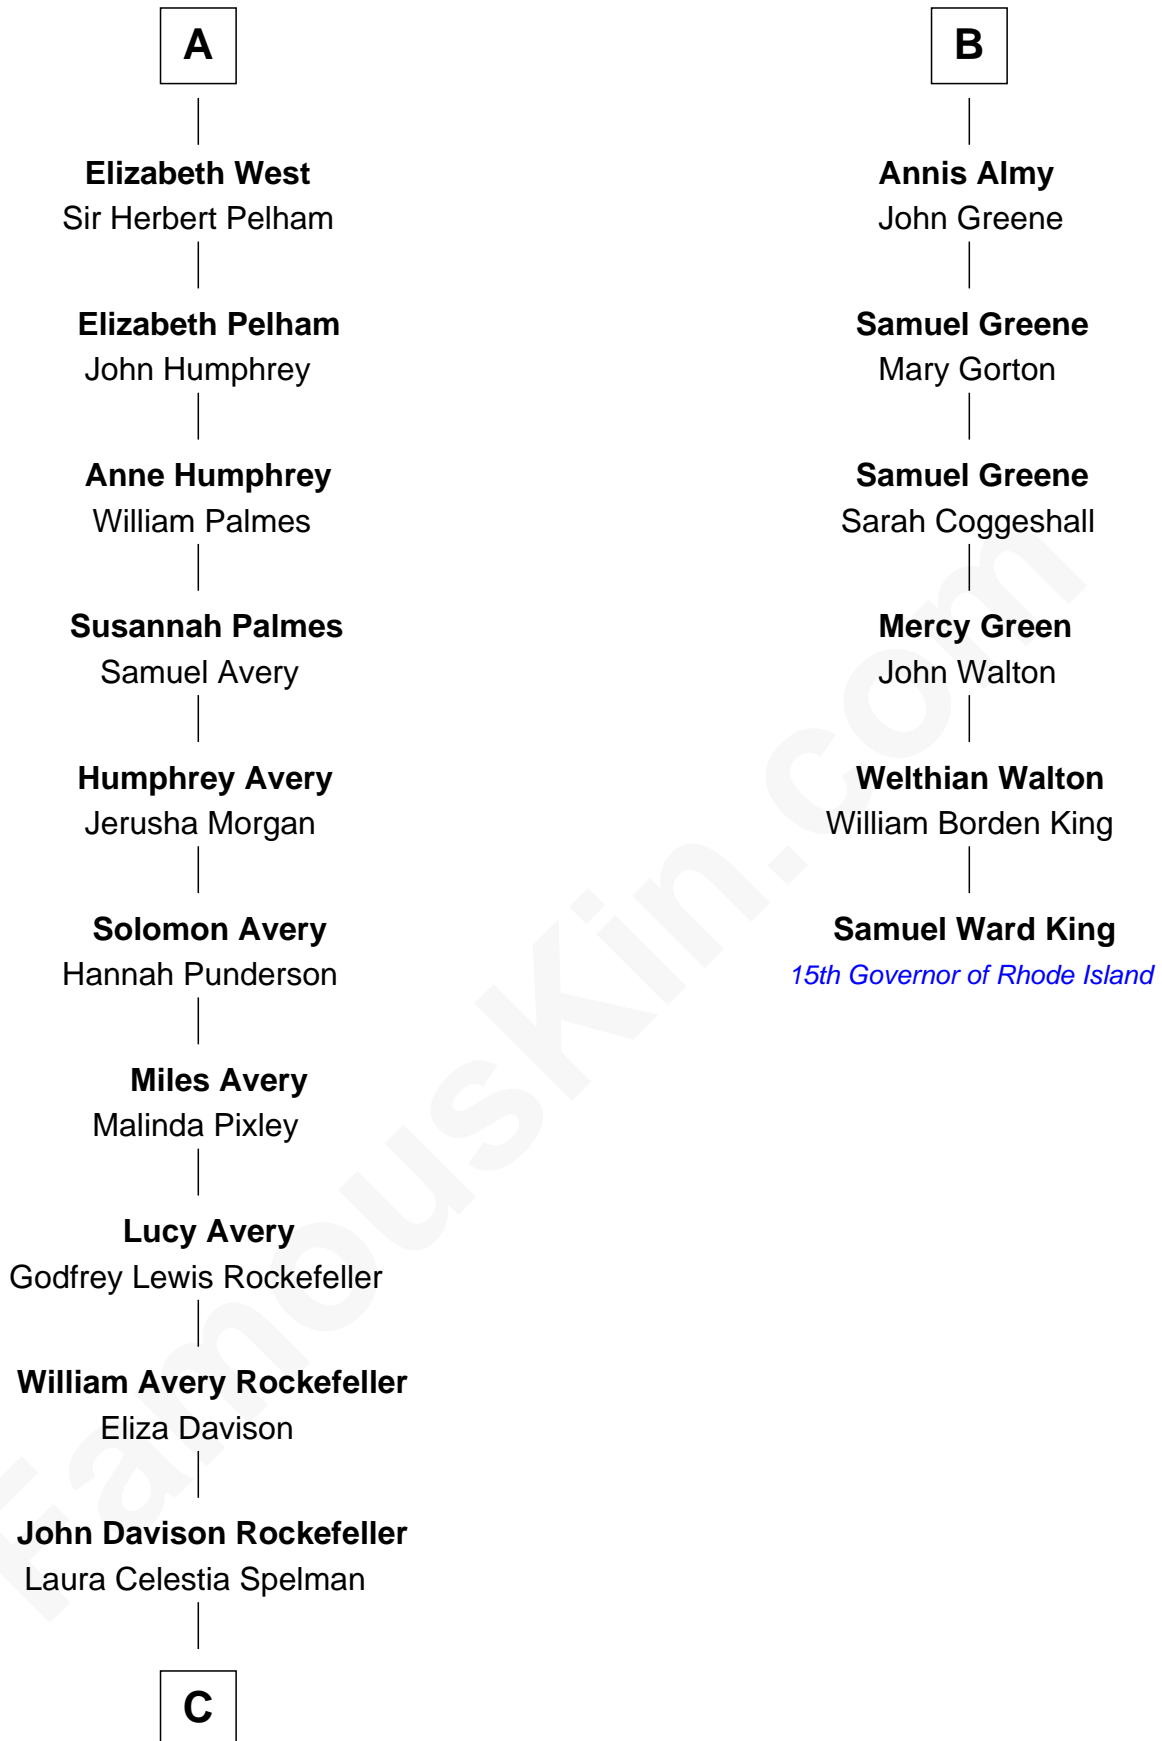

# FamousKin.com Relationship Chart of

**Nelson Rockefeller**

*41st U.S. Vice-President*

12th cousin 6 times removed of

**Samuel Ward King**

*15th Governor of Rhode Island*

**C**

—  
**John Davison Rockefeller**

Abby Greene Aldrich

—  
**Nelson Rockefeller**

*41st U.S. Vice-President*

FamousKin.com