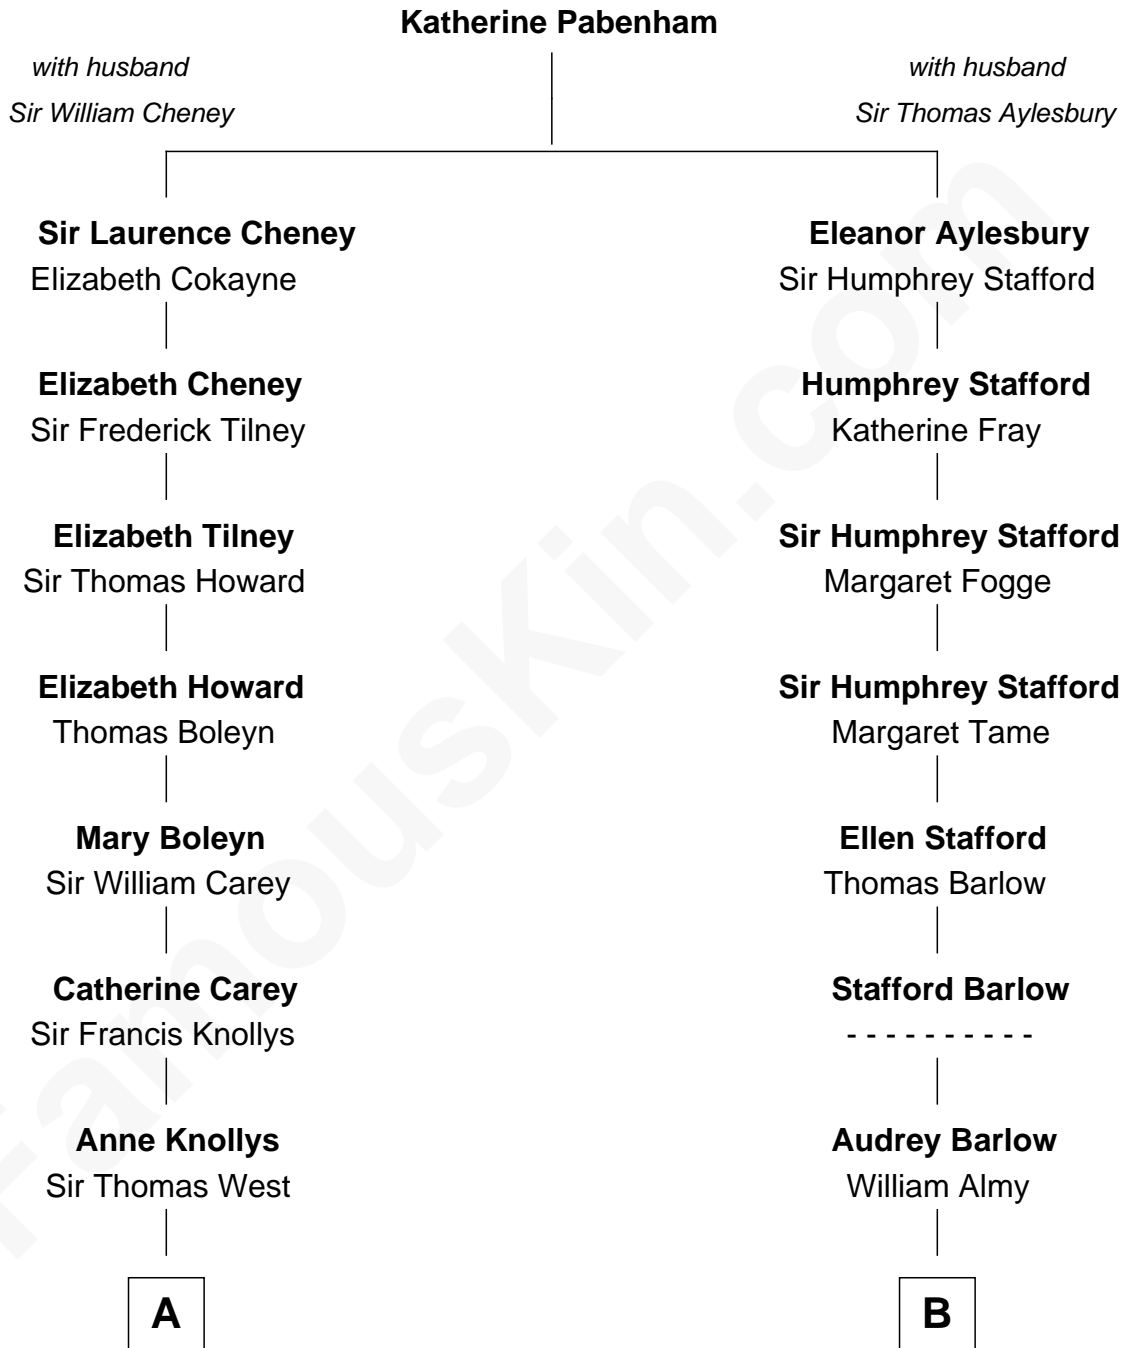

# FamousKin.com Relationship Chart of

**Nelson Rockefeller**

*41st U.S. Vice-President*

12th cousin 6 times removed of

**Samuel Ward King**

*15th Governor of Rhode Island*

**C**

—  
**John Davison Rockefeller**

Abby Greene Aldrich

—  
**Nelson Rockefeller**

*41st U.S. Vice-President*

FamousKin.com