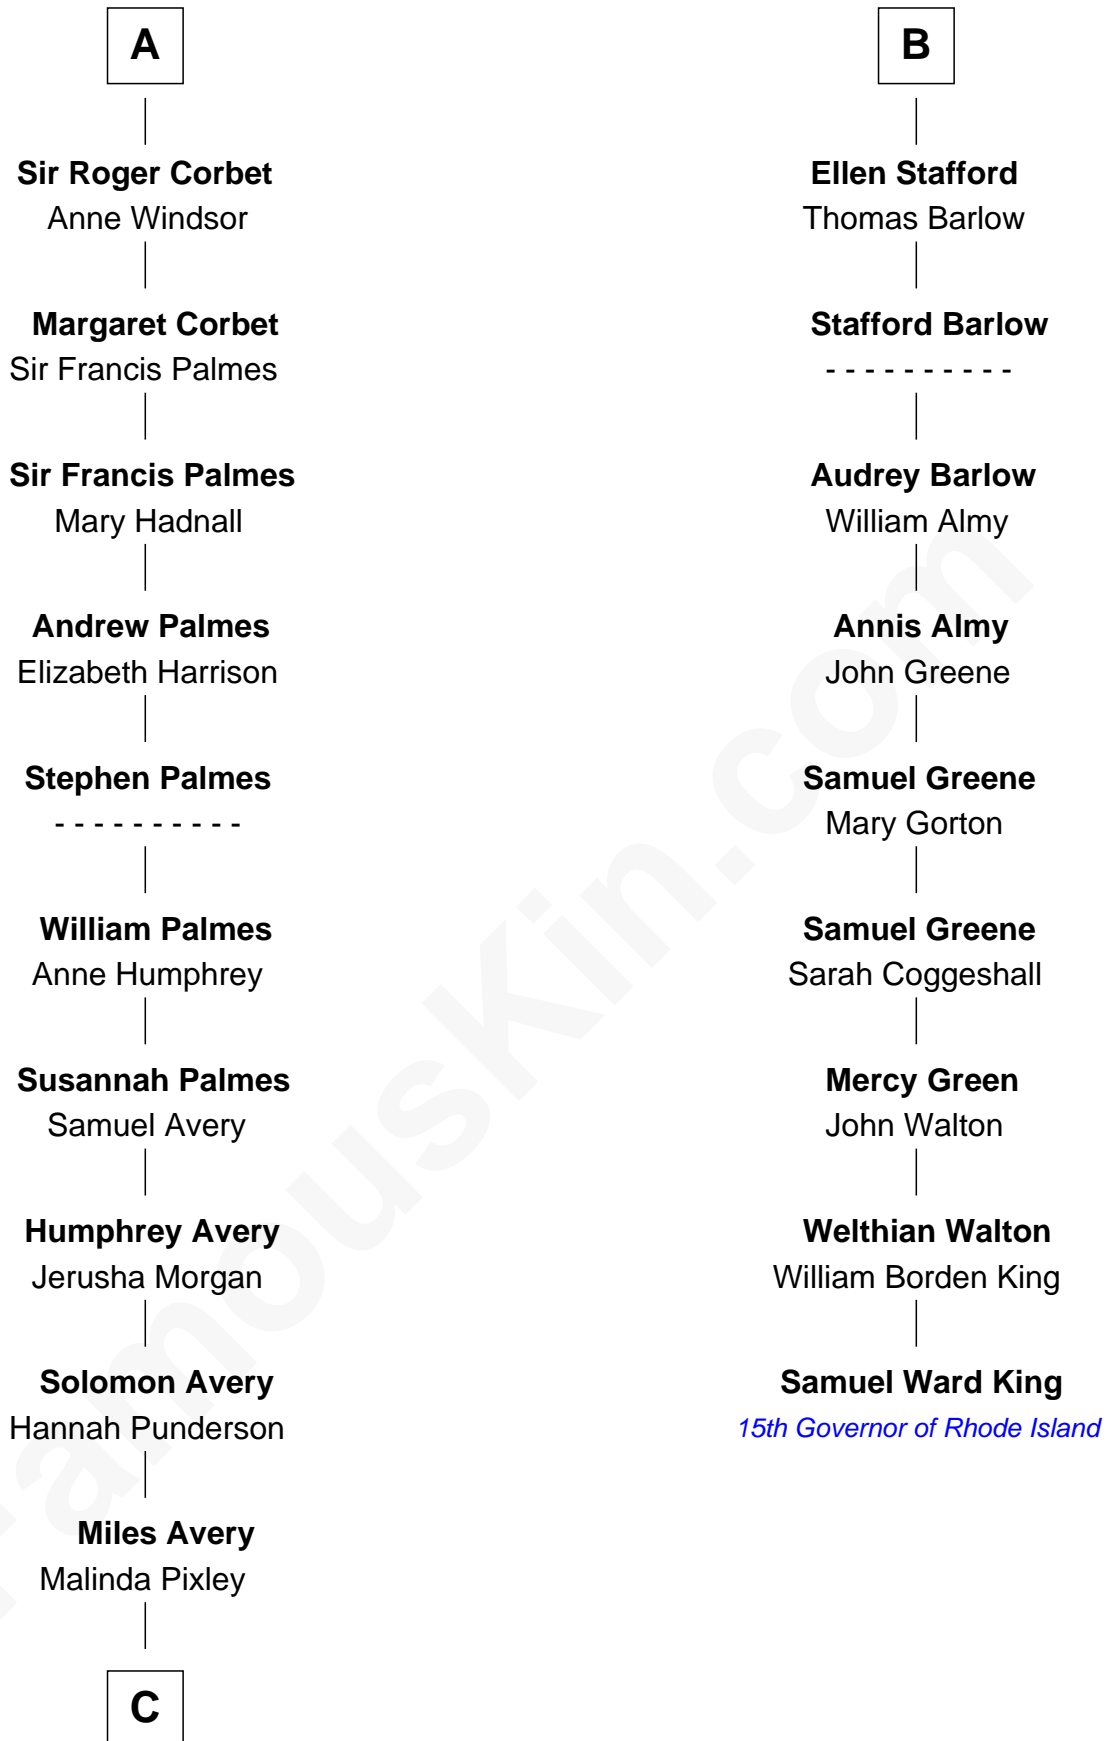

FamousKin.com
Relationship Chart of
Nelson Rockefeller
41st U.S. Vice-President

15th cousin 6 times removed of
Samuel Ward King
15th Governor of Rhode Island

C

—
Lucy Avery

Godfrey Lewis Rockefeller

—
William Avery Rockefeller

Eliza Davison

—
John Davison Rockefeller

Laura Celestia Spelman

—
John Davison Rockefeller

Abby Greene Aldrich

—
Nelson Rockefeller

41st U.S. Vice-President

FamousKin.com