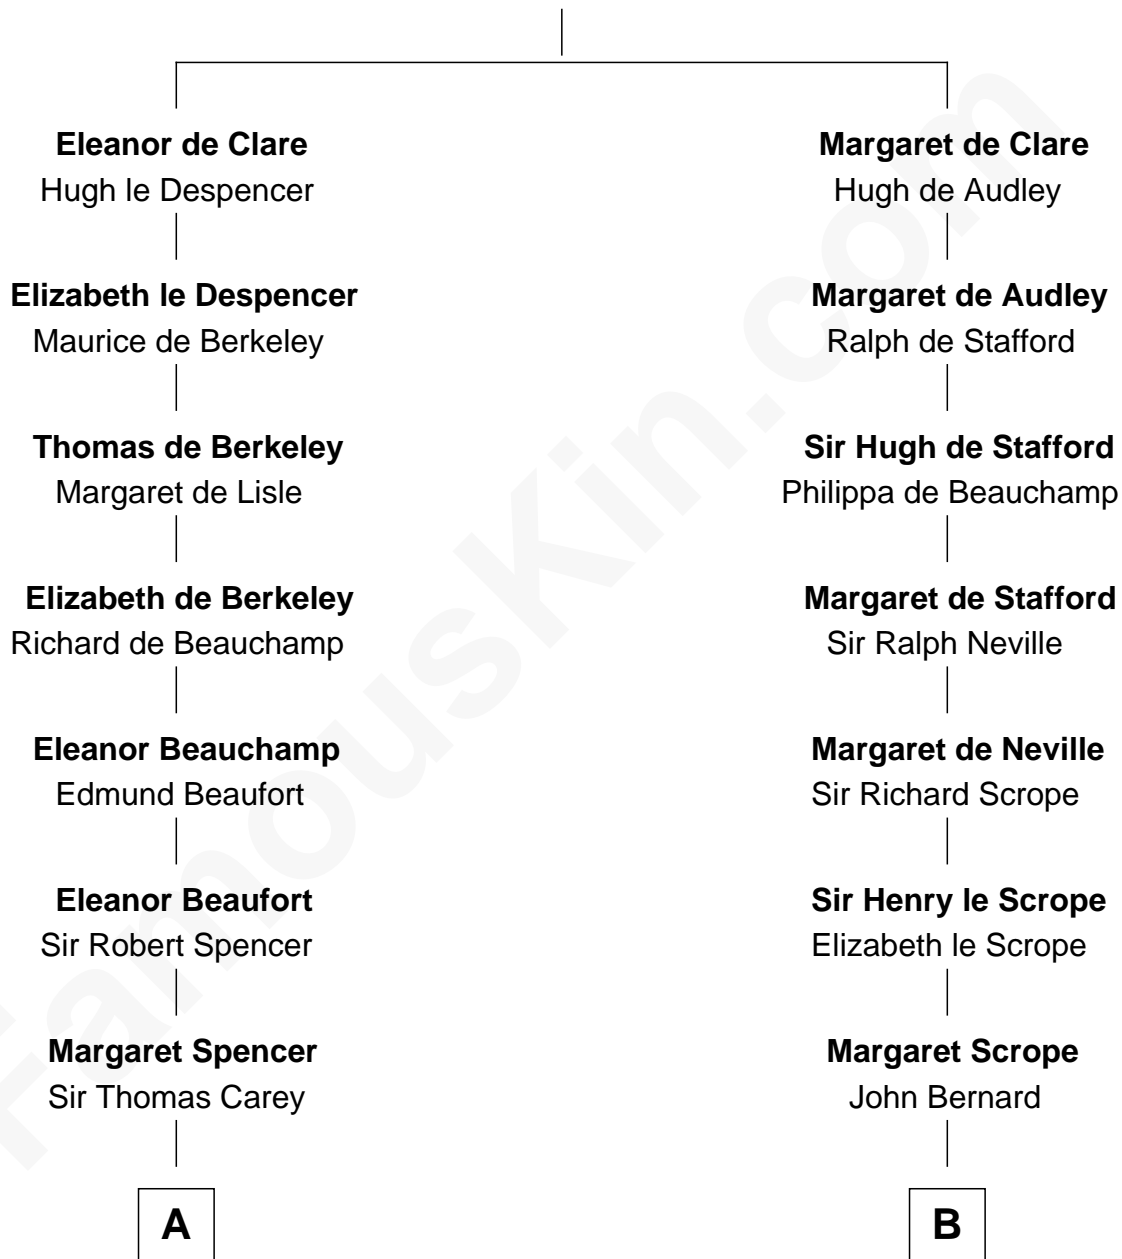

# FamousKin.com Relationship Chart of

**Nelson Rockefeller**

*41st U.S. Vice-President*

15th cousin 6 times removed of

**Francis Lightfoot Lee**

*Signer of the Declaration of Independence*

**Sir Gilbert de Clare**

Joan of Acre

**C**

—  
**Lucy Avery**

Godfrey Lewis Rockefeller

—  
**William Avery Rockefeller**

Eliza Davison

—  
**John Davison Rockefeller**

Laura Celestia Spelman

—  
**John Davison Rockefeller**

Abby Greene Aldrich

—  
**Nelson Rockefeller**

*41st U.S. Vice-President*

FamousKin.com