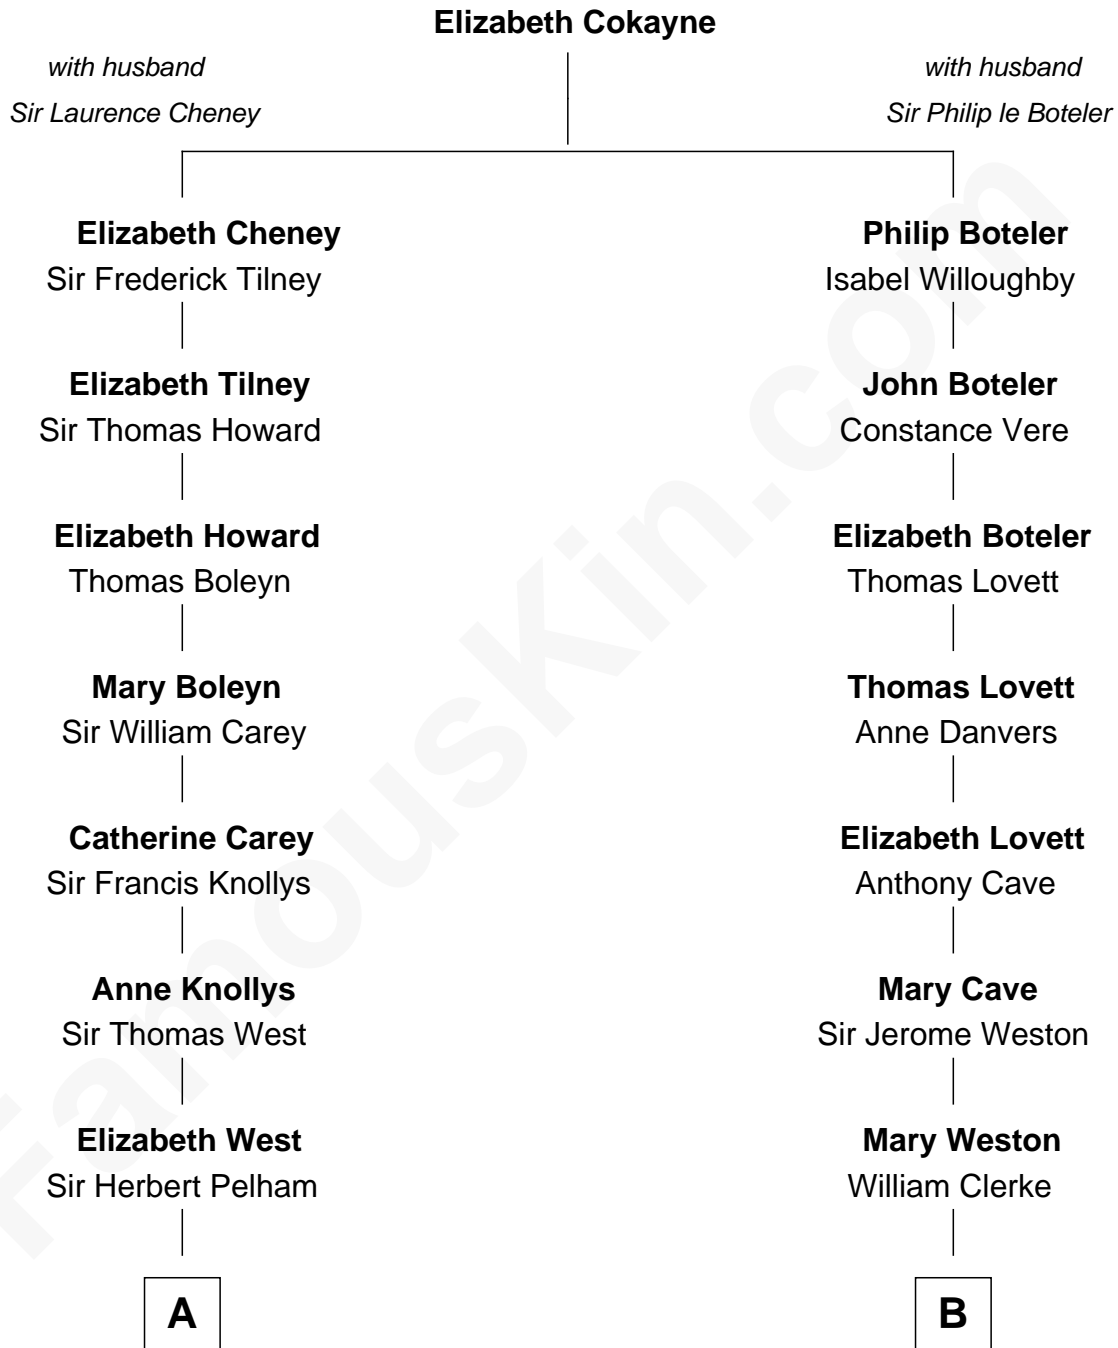

FamousKin.com

Relationship Chart of

Nelson Rockefeller

41st U.S. Vice-President

17th cousin 3 times removed of

Amy Adams
Movie Actress

C

Grant Levi Hammond