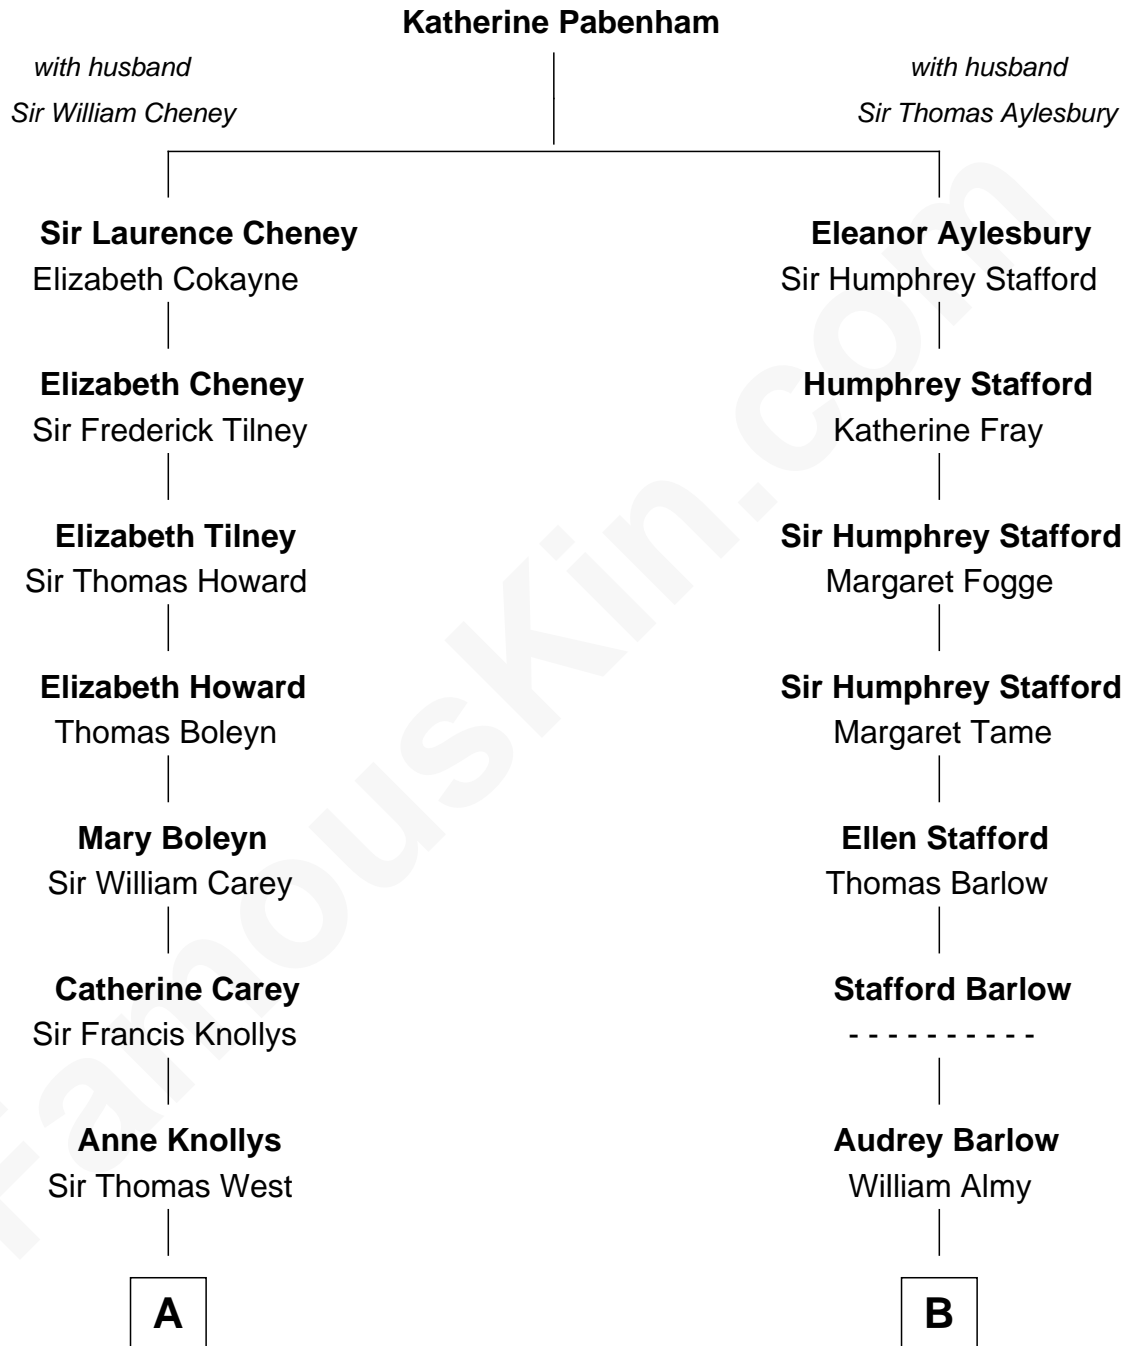

FamousKin.com Relationship Chart of

Nelson Rockefeller
41st U.S. Vice-President

18th cousin 1 time removed of

Amy Adams
Movie Actress

C

John Davison Rockefeller

Abby Greene Aldrich

Nelson Rockefeller

41st U.S. Vice-President

D

Colleen Hammond

Joseph Hugh Hicken

Kathryn Hicken

Richard Kent Adams

Amy Adams

Movie Actress