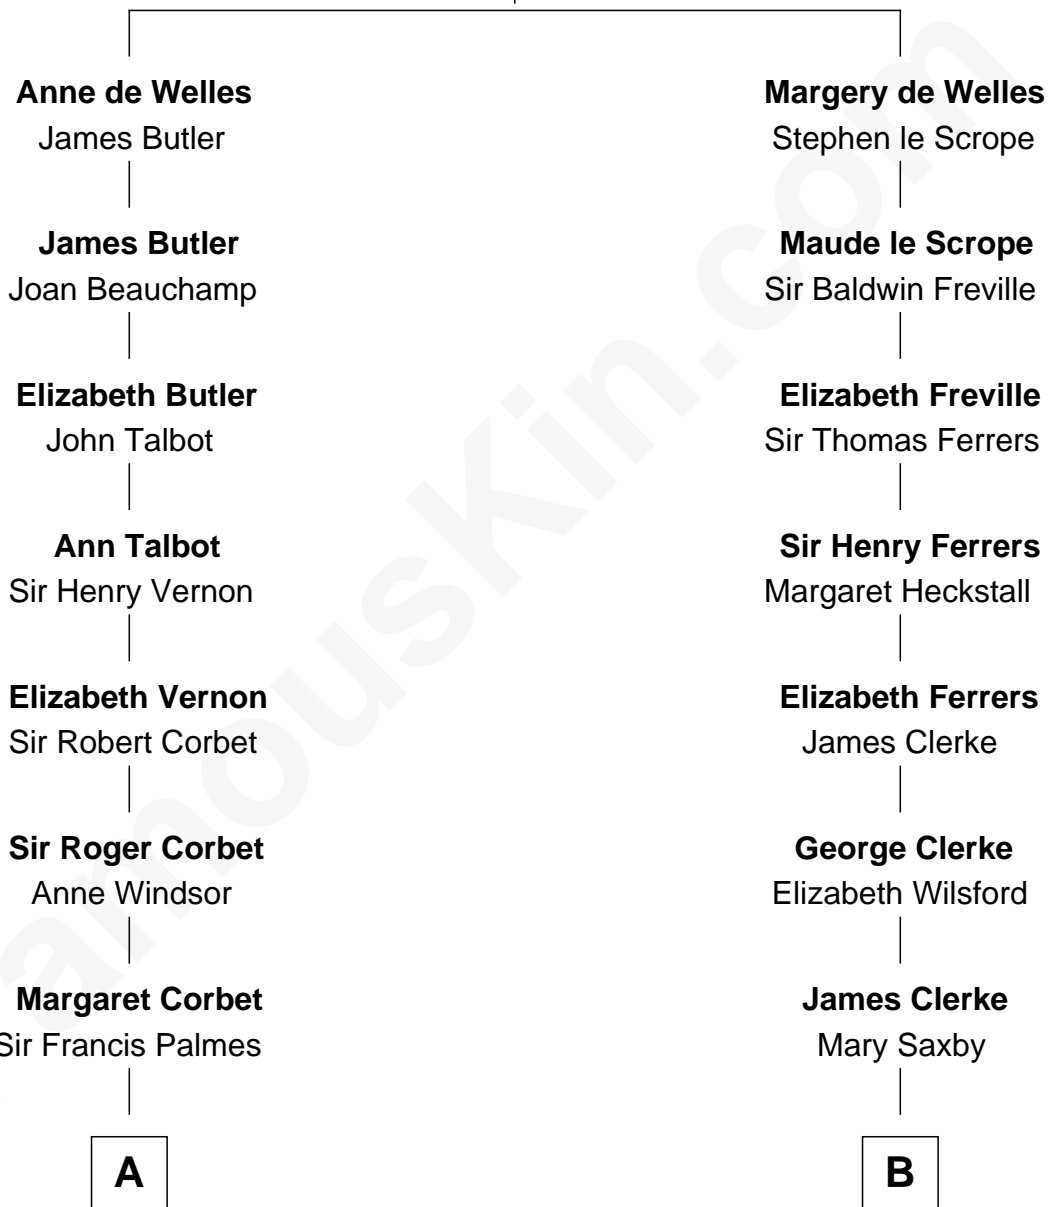

FamousKin.com
Relationship Chart of
Nelson Rockefeller
41st U.S. Vice-President

19th cousin 2 times removed of

Amy Adams
Movie Actress

John de Welles
 Maud de Roos

C

John Davison Rockefeller

Laura Celestia Spelman

John Davison Rockefeller

Abby Greene Aldrich

Nelson Rockefeller

41st U.S. Vice-President

D

Levi Parley Hammond

Annie Elizabeth Baer

Grant Levi Hammond