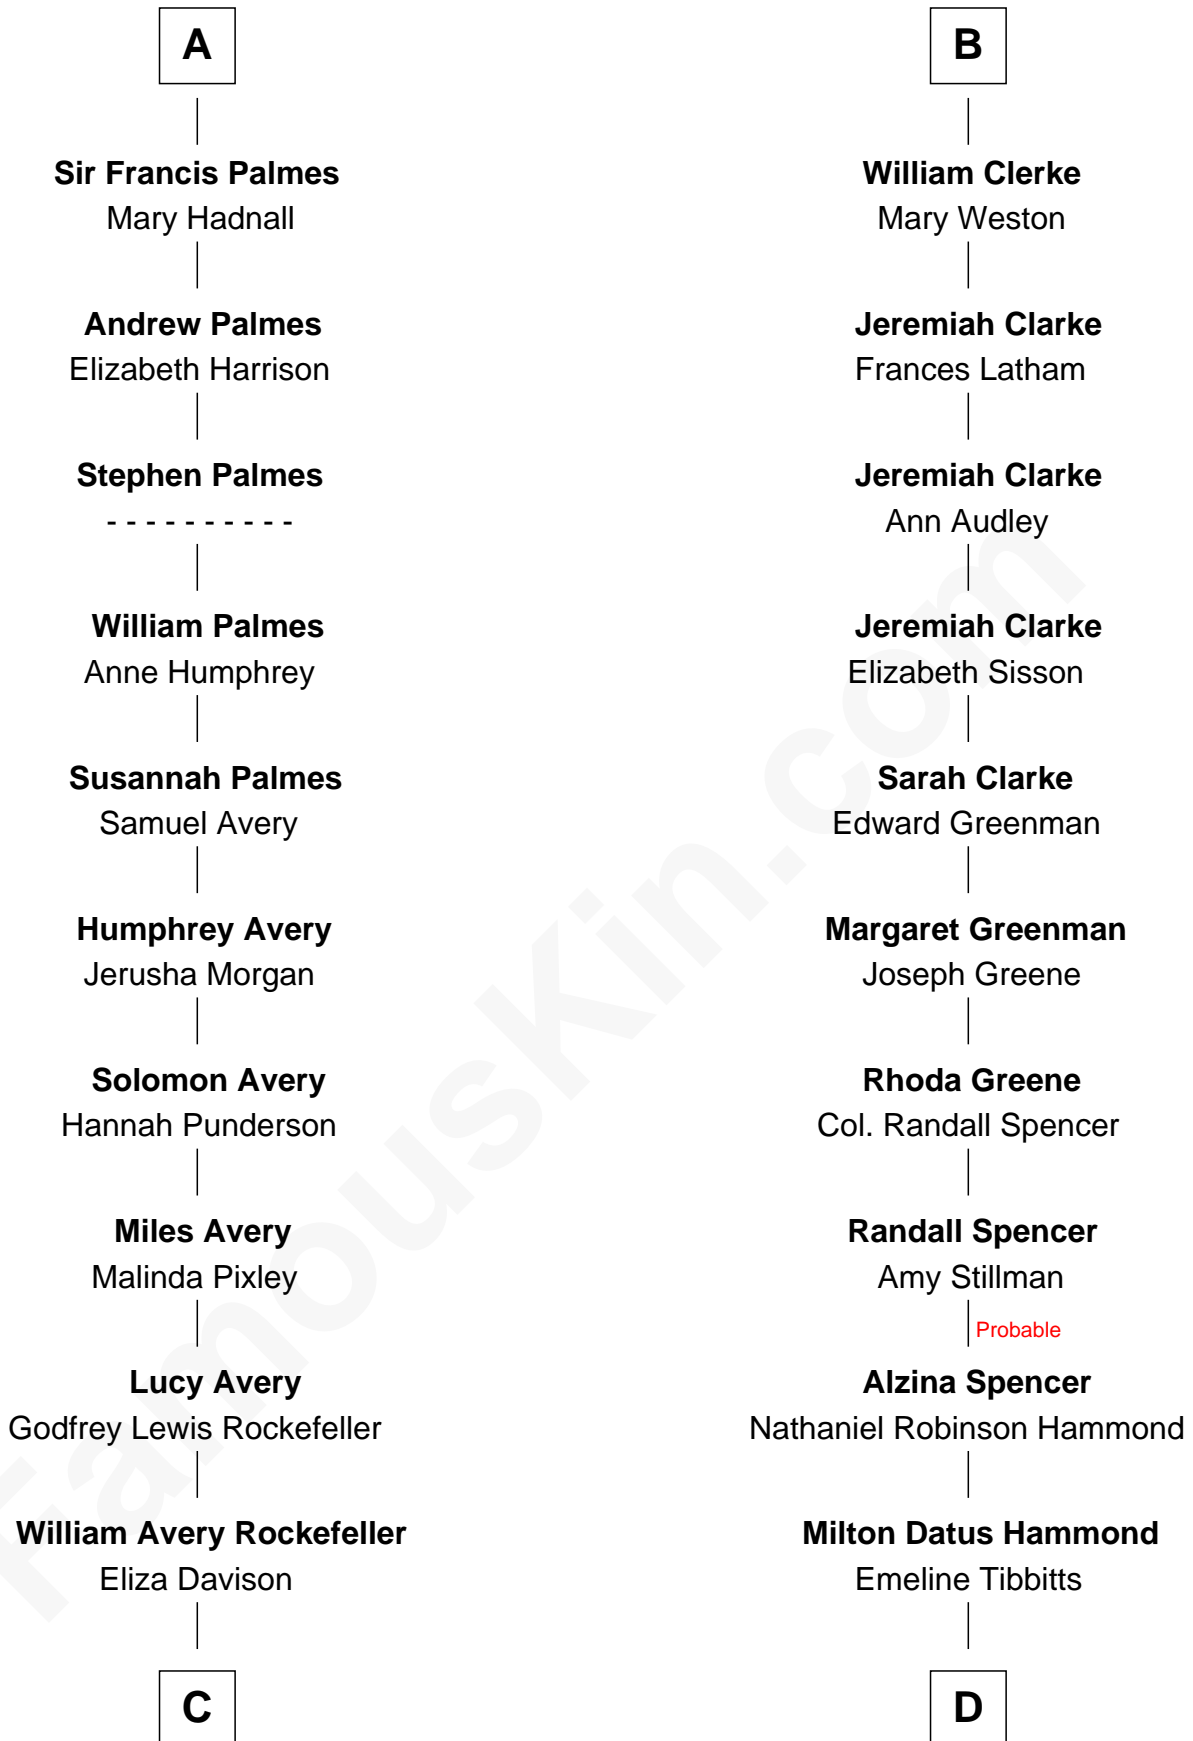

FamousKin.com
Relationship Chart of
Nelson Rockefeller
41st U.S. Vice-President

19th cousin 2 times removed of

Amy Adams
Movie Actress

John de Welles
 Maud de Roos

C

John Davison Rockefeller

Laura Celestia Spelman

John Davison Rockefeller

Abby Greene Aldrich

Nelson Rockefeller

41st U.S. Vice-President

D

Levi Parley Hammond

Annie Elizabeth Baer

Grant Levi Hammond