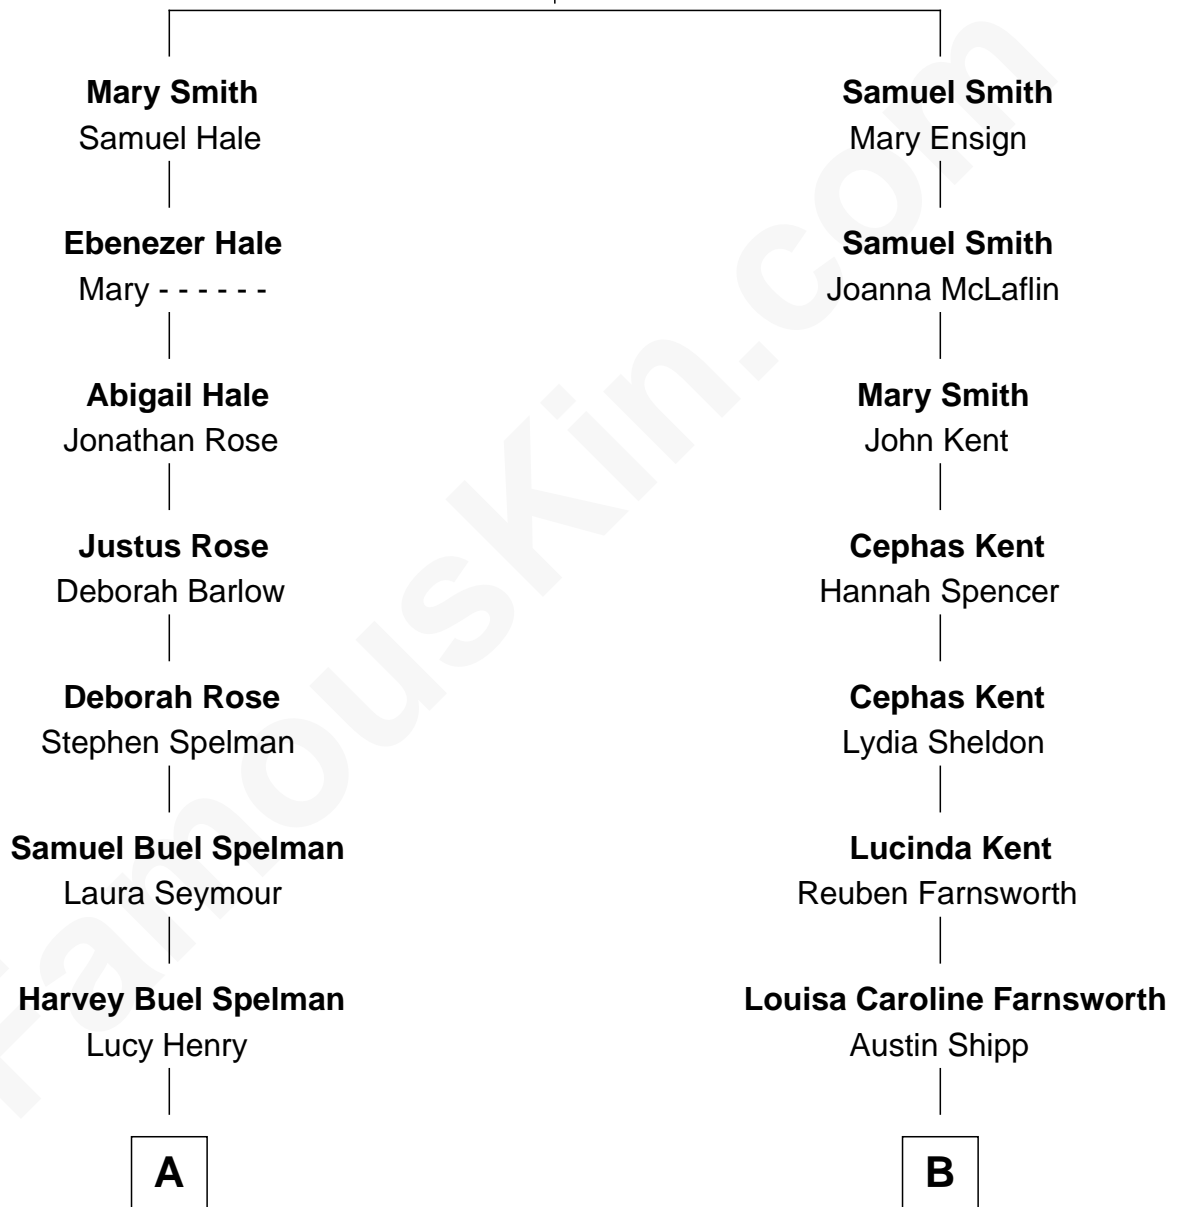

# FamousKin.com Relationship Chart of

**Nelson Rockefeller**  
41st U.S. Vice-President

9th cousin 2 times removed of

**Amy Adams**  
Movie Actress

**Henry Smith**  
Dorothy - - - - -

**A**

**Laura Celestia Spelman**  
John Davison Rockefeller

**John Davison Rockefeller**  
Abby Greene Aldrich

**Nelson Rockefeller**  
*41st U.S. Vice-President*

**B**

**Dr. Milford Bard Shipp**  
Ellis Reynolds

**Olea Shipp**  
John Hyrum Hill

**Olea Lorraine Hill**  
Frank Ralph Adams