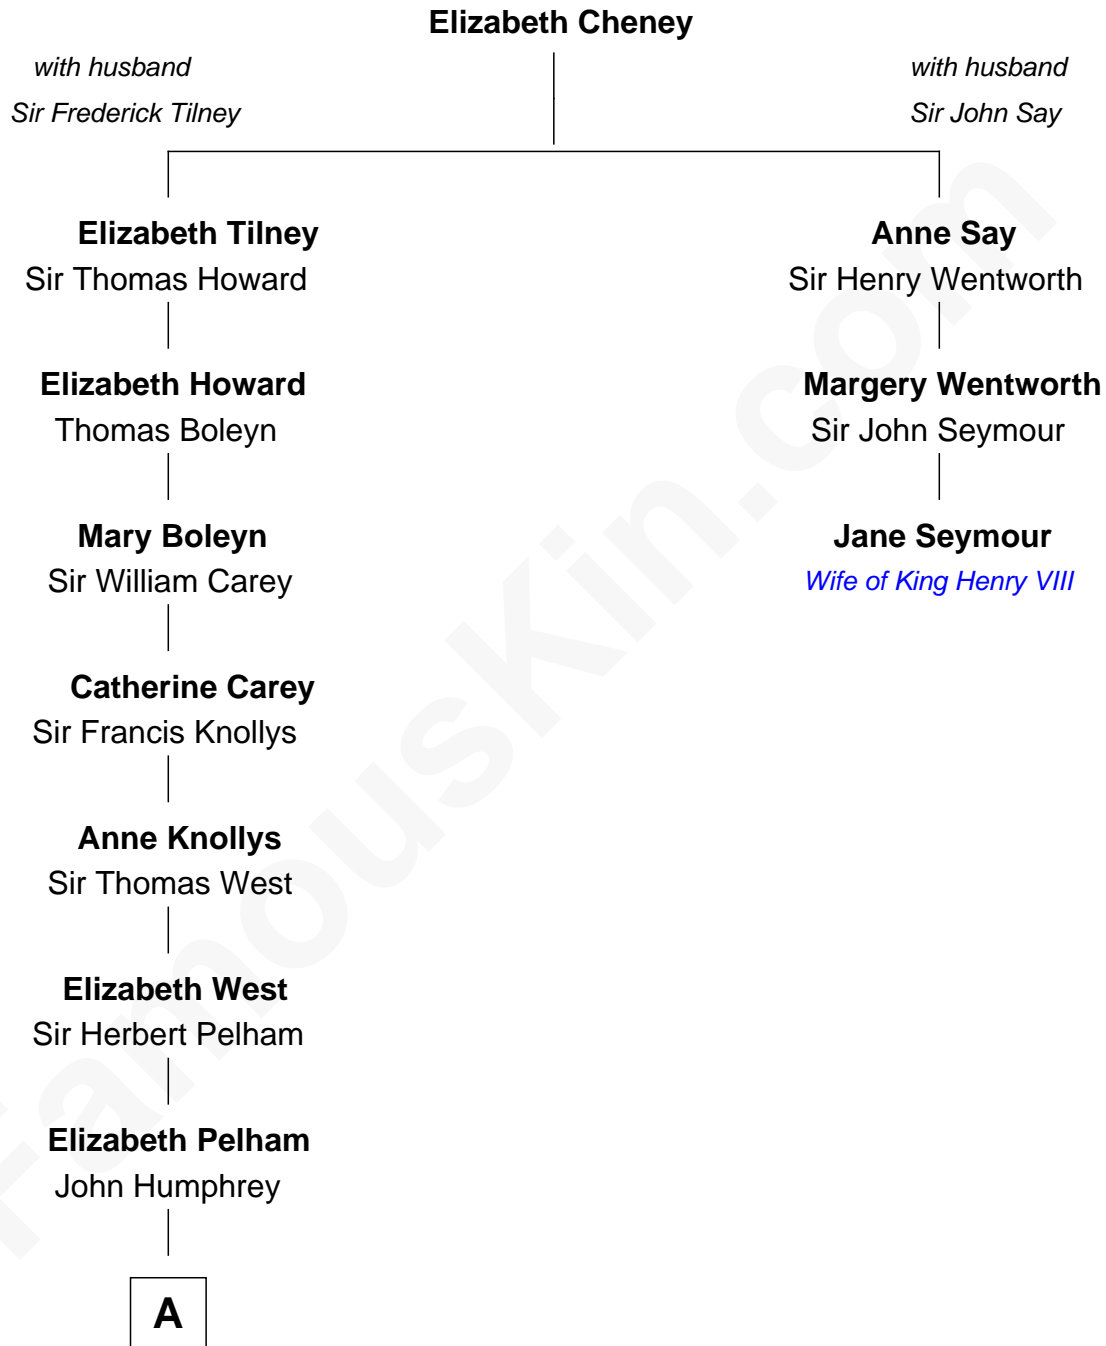

# FamousKin.com Relationship Chart of

**Nelson Rockefeller**

*41st U.S. Vice-President*

2nd cousin 14 times removed of

**Jane Seymour**

*3rd Wife of King Henry VIII*

**A**

**Anne Humphrey**

William Palmes

**Susannah Palmes**

Samuel Avery

**Humphrey Avery**

Jerusha Morgan

**Solomon Avery**

Hannah Punderson

**Miles Avery**