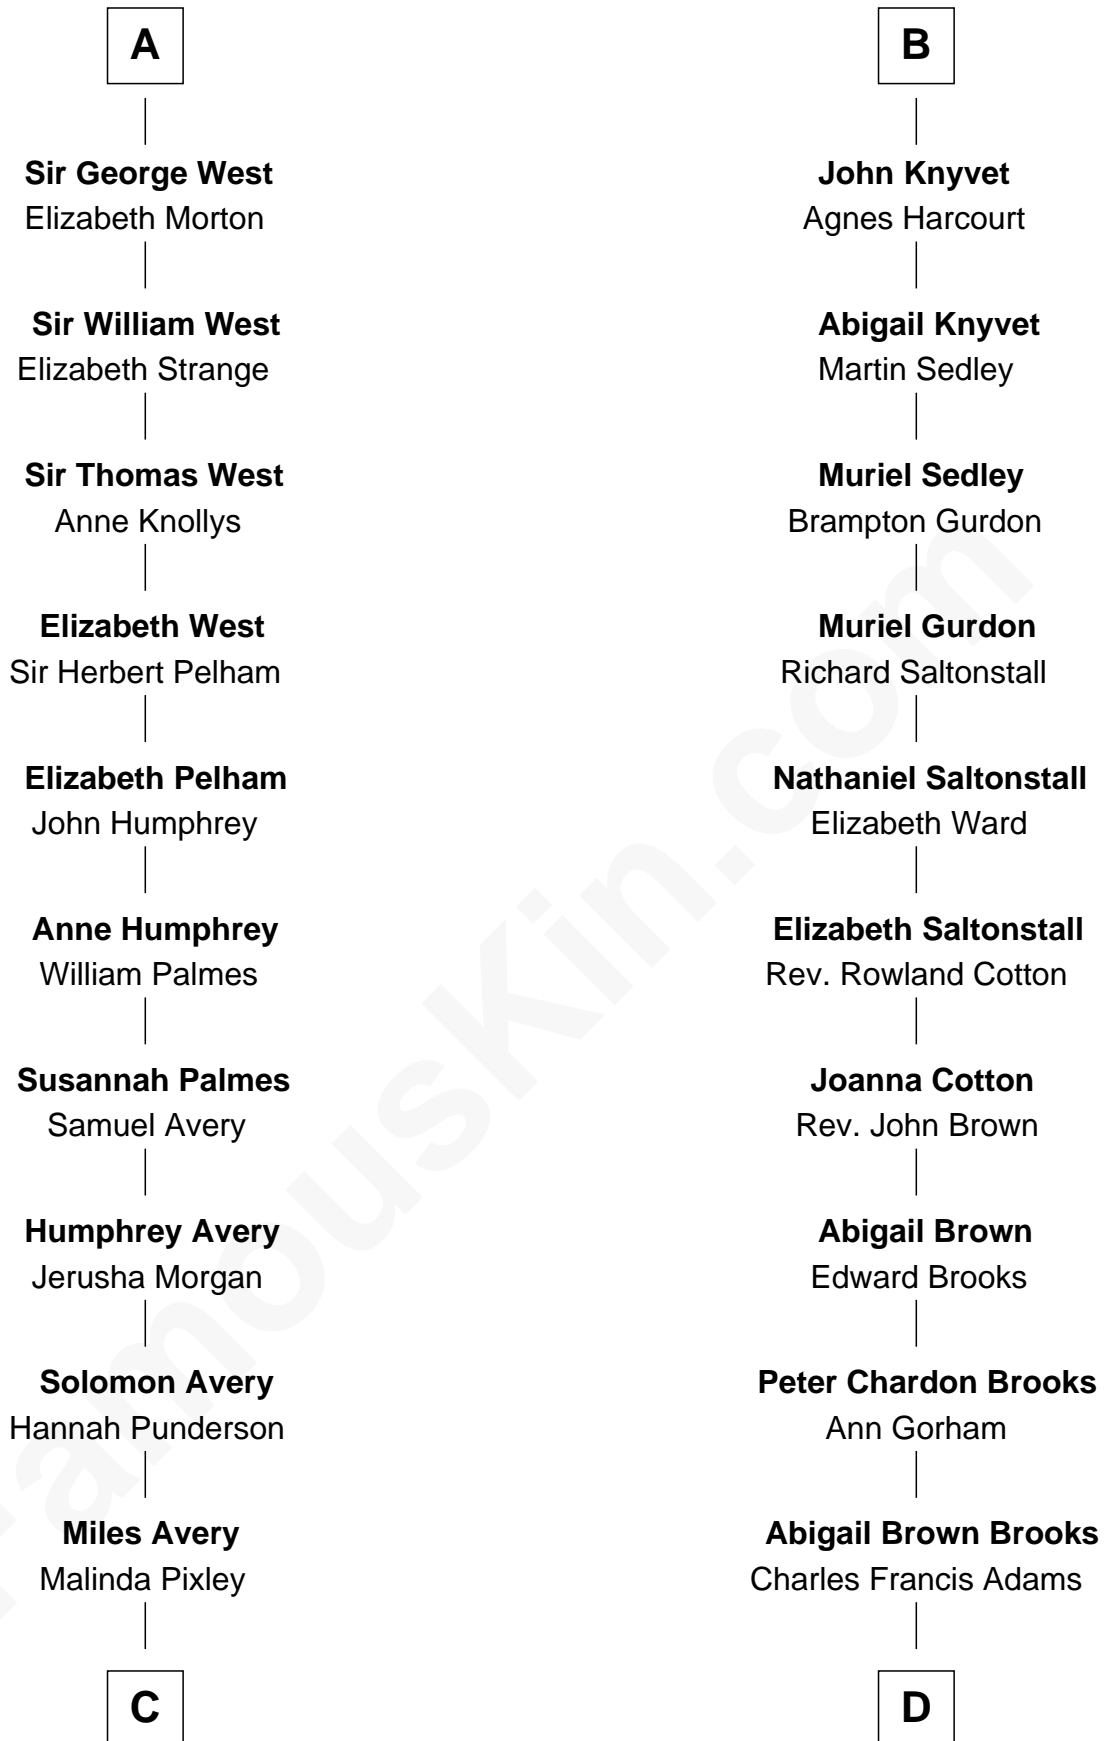

FamousKin.com Relationship Chart of

Nelson Rockefeller

41st U.S. Vice-President

20th cousin 1 time removed of

John Adams Morgan

1952 Olympic Sailing Gold Medalist

C

Lucy Avery

Godfrey Lewis Rockefeller

William Avery Rockefeller

Eliza Davison

John Davison Rockefeller

Laura Celestia Spelman

John Davison Rockefeller

Abby Greene Aldrich

Nelson Rockefeller

41st U.S. Vice-President

D

John Quincy Adams

Frances Cadwallader Crowninshield

Charles Francis Adams

Frances Lovering

Catherine Frances Lovering Adams

Henry Sturgis Morgan