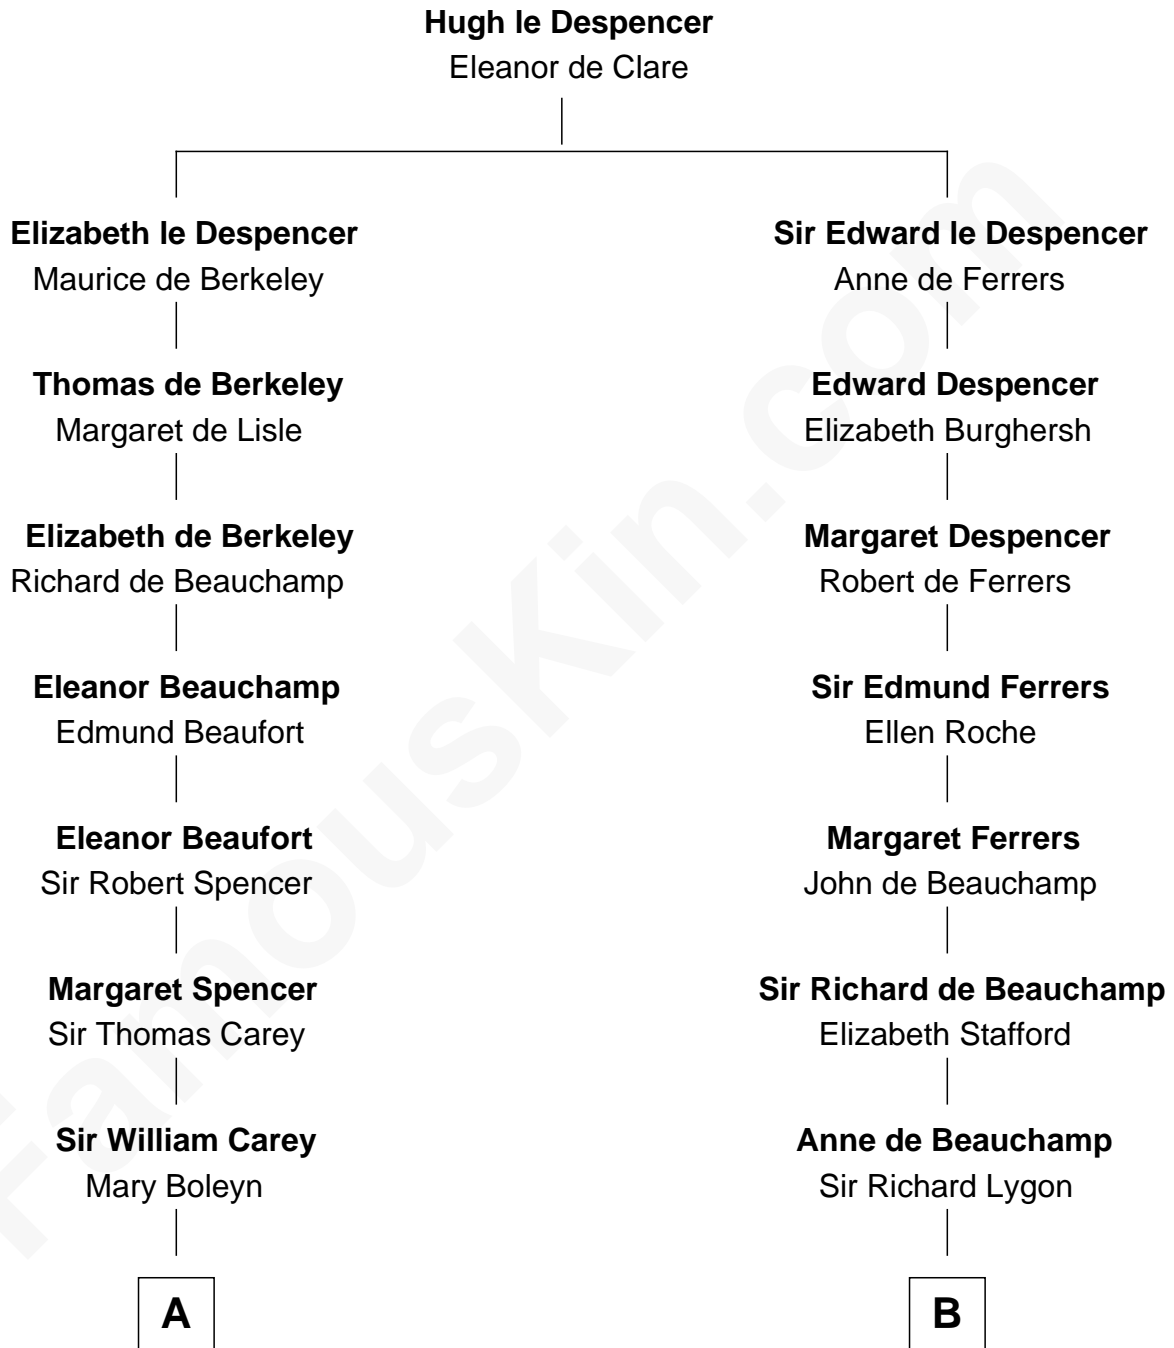

FamousKin.com Relationship Chart of

Nelson Rockefeller
41st U.S. Vice-President

20th cousin 1 time removed of

John Adams Morgan
1952 Olympic Sailing Gold Medalist

C

William Avery Rockefeller

Eliza Davison

John Davison Rockefeller

Laura Celestia Spelman

John Davison Rockefeller

Abby Greene Aldrich

Nelson Rockefeller

41st U.S. Vice-President

D

Harriet Elizabeth Sears

George Casper Crowninshield