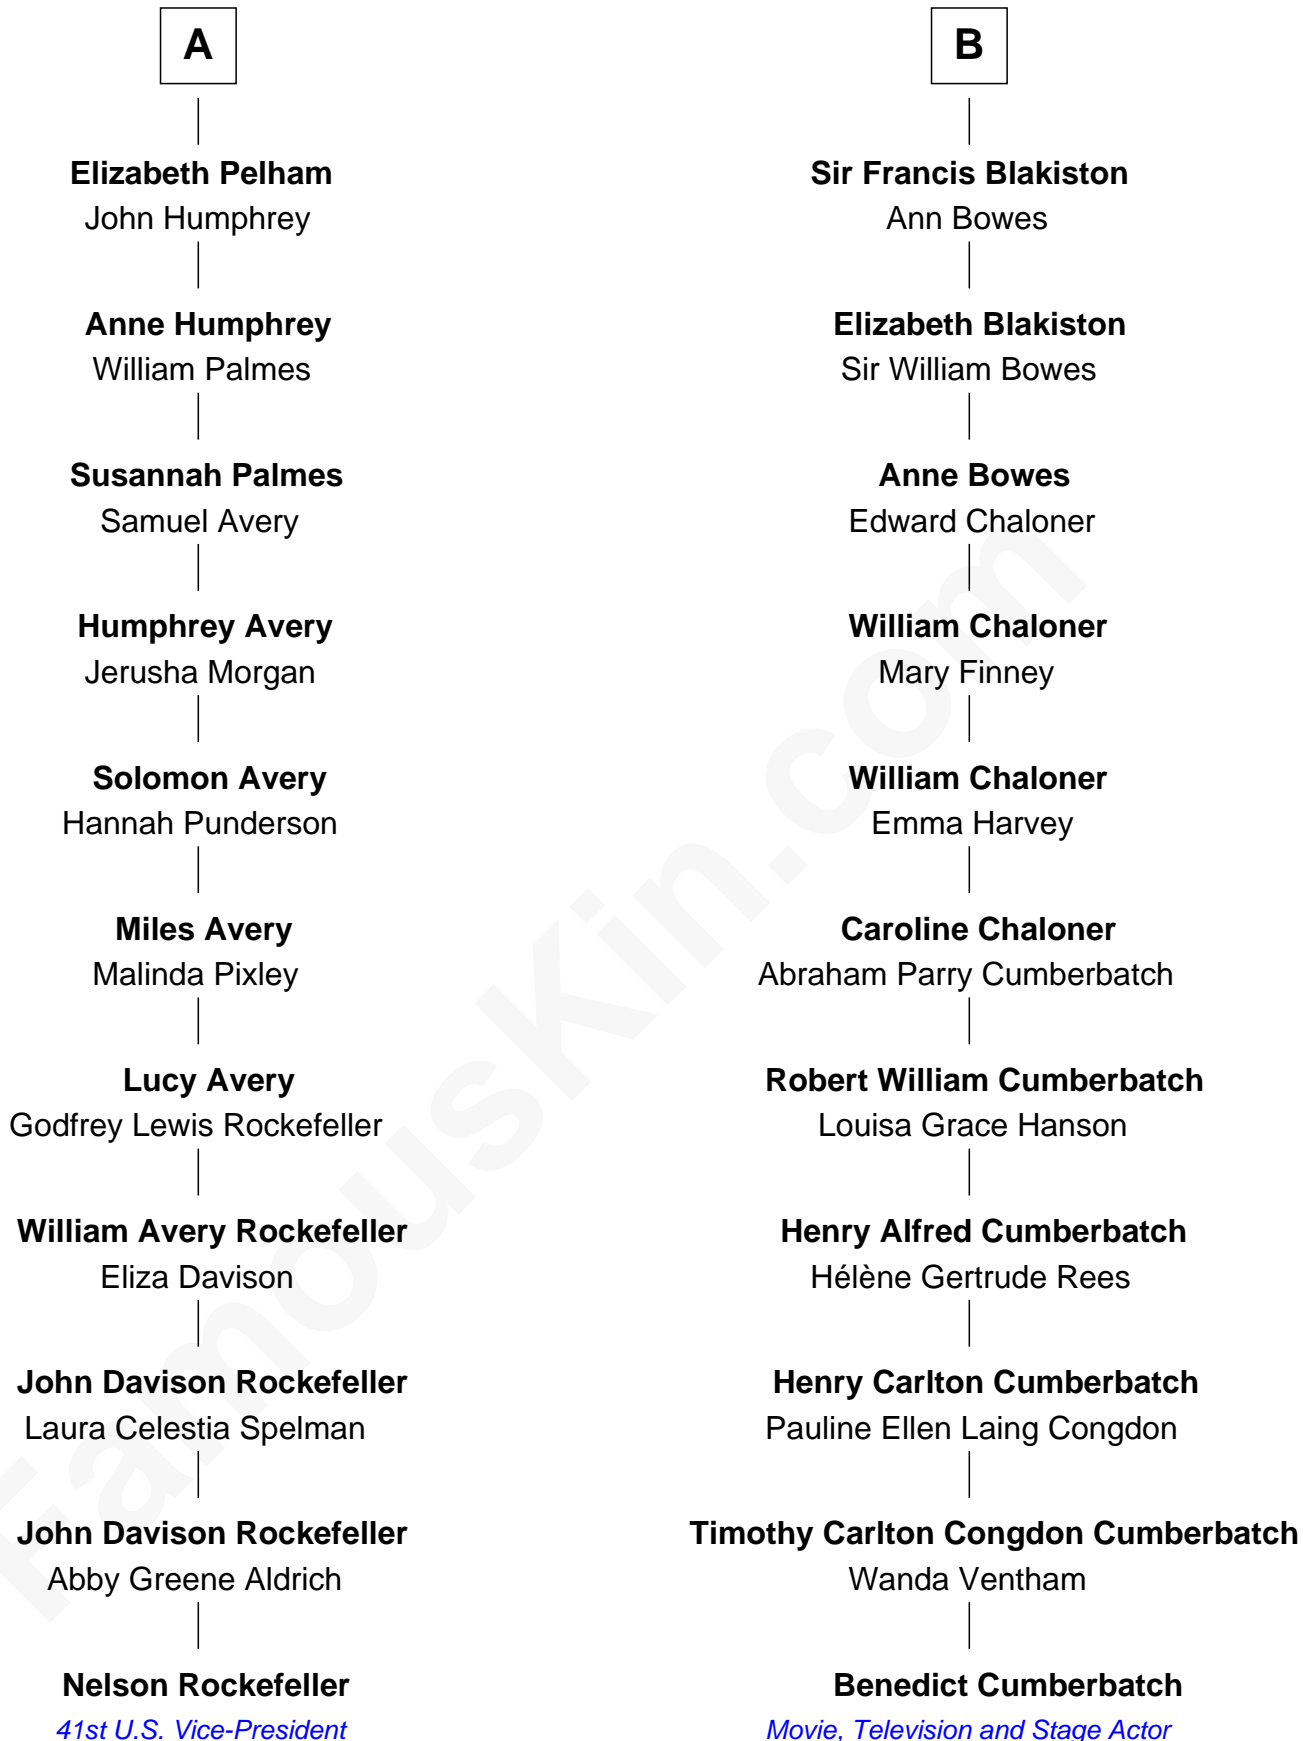

# FamousKin.com Relationship Chart of

**Nelson Rockefeller**  
41st U.S. Vice-President

17th cousin of

**Benedict Cumberbatch**  
Movie, Television and Stage Actor

Benedict Cumberbatch photo by [Gage Skidmore](#) (CC BY-SA 2.0)