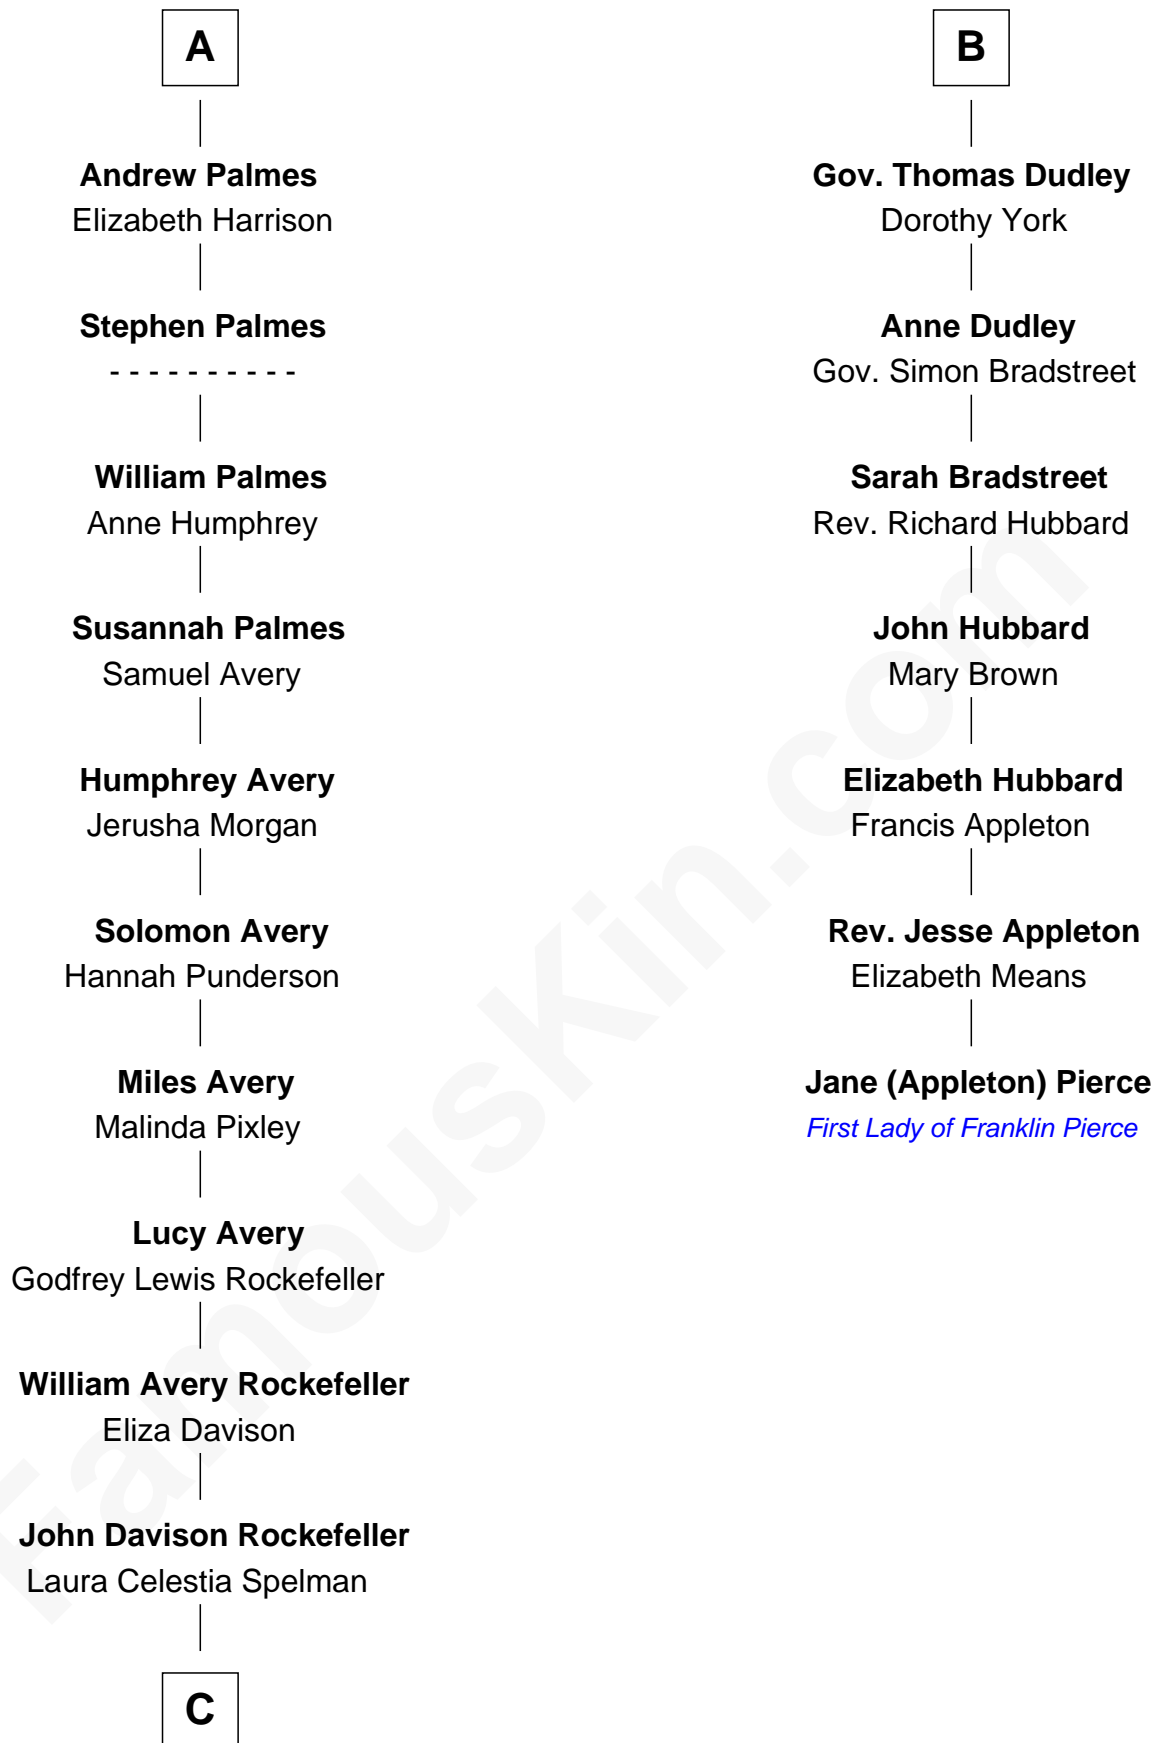

FamousKin.com Relationship Chart of

Nelson Rockefeller

41st U.S. Vice-President

13th cousin 5 times removed of

Jane (Appleton) Pierce

First Lady of President Franklin Pierce

Sir Walter Blount

Sancha de Ayala

Sir Thomas Blount

Margaret de Gresley

Sir Walter Blount

Helena Byron

Sir William Blount

Margaret Echyngham

Elizabeth Blount

Sir Andrews de Windsor

Cecily Grey

Sir Henry Dudley

----- Ashton

Probable

Roger Dudley

Susanna Thorne

B

C

John Davison Rockefeller

Abby Greene Aldrich

Nelson Rockefeller

41st U.S. Vice-President

FamousKin.com